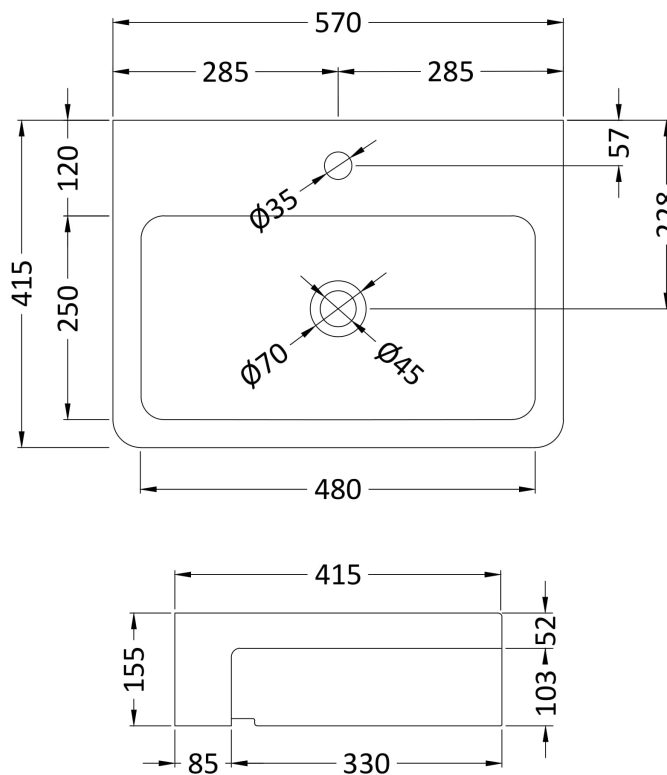

Sales Code: NBV171

Description: Rect Semi Recess Basin W570xd415xh155

Product Dimensions

| | |
|-------------------|------|
| Height (mm): | 155 |
| Width (mm): | 570 |
| Depth (mm): | 415 |
| Nett Weight (kg): | 15.5 |

Packaging Dimensions

| | |
|--------------------|-----|
| Height (mm): | 165 |
| Width (mm): | 580 |
| Depth (mm): | 415 |
| Gross Weight (kg): | 16 |

Packaging Data

| | |
|---------------|---------------------|
| Box Colour: | Brown Cardboard Box |
| Box Qty: | 1 |
| Label Size: | 100 x 50 |
| Label Colour: | White Label |
| Label Qty: | 2 |

Outer Box Dimensions (If Applicable)

| | |
|--------------------|---------------|
| Height (mm): | |
| Width (mm): | |
| Depth (mm): | |
| Gross Weight (kg): | |
| Barcode: | 5056211851578 |

Product Details

Basins: Tap Hole: One Taphole Chain Stay Hole: No
Template: Not Required Waste Type Req: Slotted
Overflow Inc: Yes Overflow Cover: Yes
Inner Bowl Depth (mm):