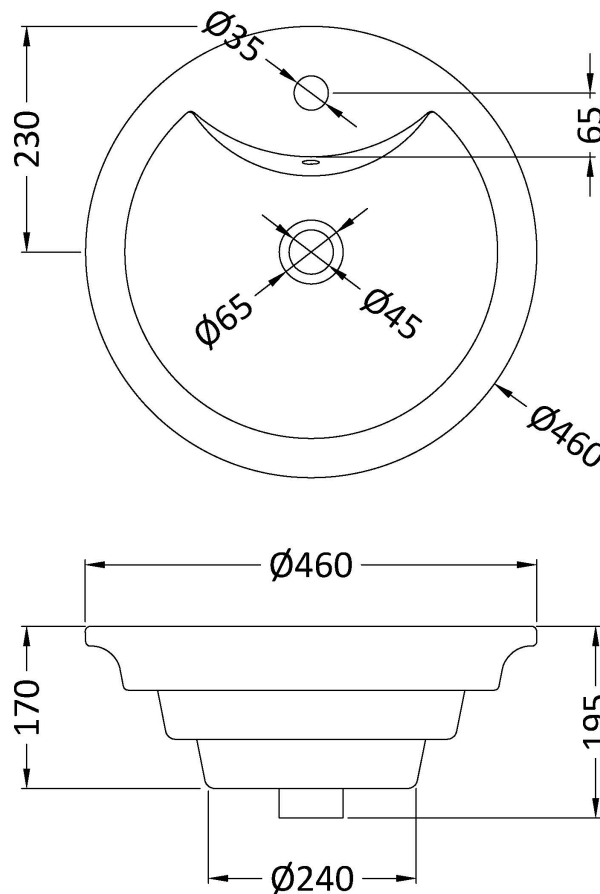

Sales Code: NBV006

Description: White Round Ceramic Basin

Product Dimensions

Height (mm):	195
Width (mm):	460
Depth (mm):	460
Nett Weight (kg):	9.65

Packaging Dimensions

Height (mm):	230
Width (mm):	480
Depth (mm):	480
Gross Weight (kg):	9.85

Packaging Data

Box Colour:	Brown Cardboard Box
Box Qty:	1
Label Size:	100 x 50
Label Colour:	White Label
Label Qty:	2

Outer Box Dimensions (If Applicable)

Height (mm):	
Width (mm):	
Depth (mm):	
Gross Weight (kg):	
Barcode:	5055146194439

Product Details

Country of Origin:	China
Fitting Instruction:	No
Certification: CE & UKCA:	No
WRAS:	N/A
WRAS No:	N/A
Product Material:	Vitreous China
Fixing Supplied:	No

Pans/Bidets: Trap Style: Not Applicable Includes Seat: Not Applicable

Basins: Tap Hole: One Taphole Chain Stay Hole: No
Template: Not Required Waste Type Req: Slotted
Overflow Inc: Yes Overflow Cover: No
Inner Bowl Depth (mm): 155mm