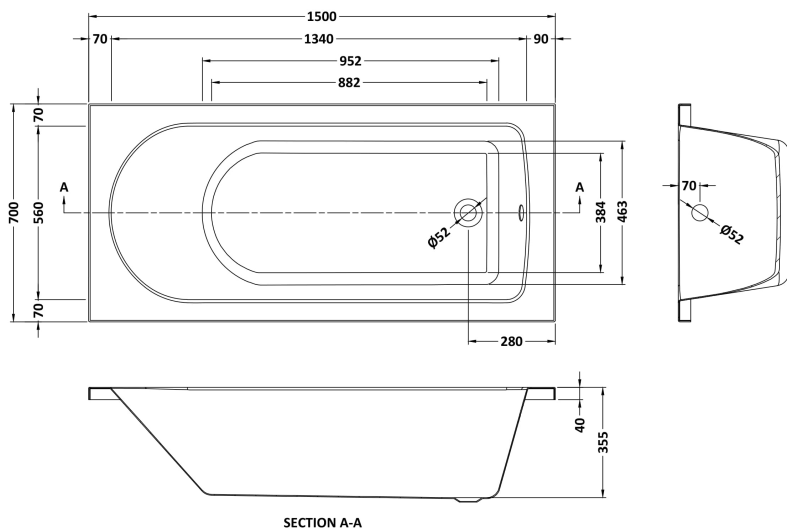

### Product Dimensions

Length (mm):	0
Width (mm):	0
Depth (mm):	0
Nett Weight (kg):	15

### Packaging Dimensions

Length (mm):	1505
Width (mm):	715
Depth (mm):	400
Gross Weight (kg):	15

### Outer Box Dimensions (If Applicable)

Length (mm):	
Width (mm):	
Height (mm):	
Gross Weight (kg):	
Barcode:	5055275833056

### Packaging Dimensions

Length (mm):	600
Width (mm):	60
Depth (mm):	60
Gross Weight (kg):	1.9