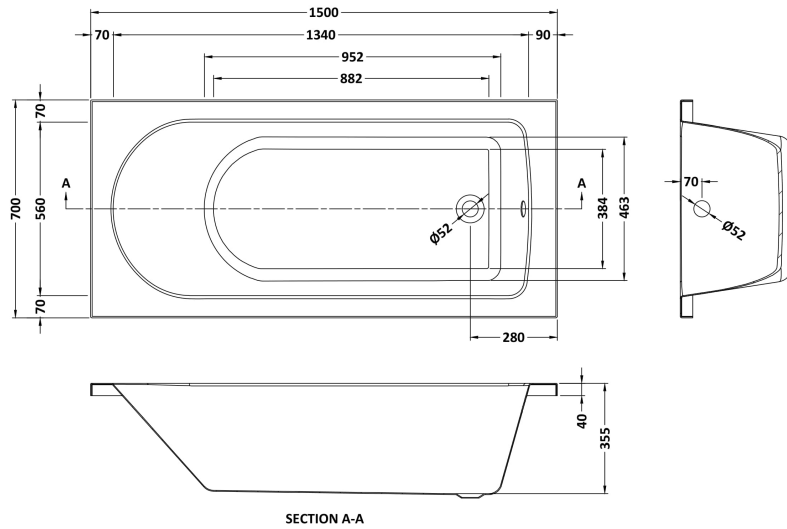

Sales Code: NBA605

Description: Standard Se Bath & Leg Set 1500X700

Packaging Details

Barcode: 5055369026104