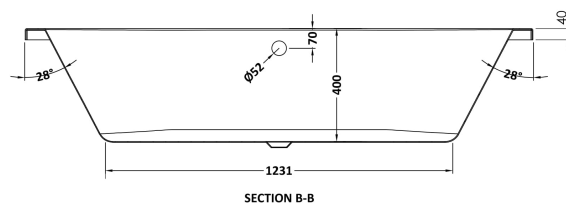

Sales Code: NBA514

Description: Round De Bath & Leg Set 1800X800

Packaging Details

Barcode: 5055369006687

Sales Code: NBA514NL

Description: Round Double Ended Bath 1800X800

Product Dimensions

Length (mm):	0
Width (mm):	0
Depth (mm):	0
Nett Weight (kg):	23

Packaging Dimensions

Length (mm):	1800
Width (mm):	800
Depth (mm):	420
Gross Weight (kg):	23

Packaging Data

Box Colour:	Brown Cardboard Sleeve
Box Qty:	0
Label Size:	0 x 0
Label Colour:	White Label
Label Qty:	0

Outer Box Dimensions (If Applicable)

Length (mm):	
Width (mm):	
Height (mm):	
Gross Weight (kg):	
Barcode:	5055275833049

Product Details

Country of Origin:	Poland
Fitting Instruction:	Yes
Certification:	FSC: No CE & UKCA: Yes
Material Colour Reference:	European White
Product Material:	Acrylic
Material Thickness:	4mm
Volume (Ltr):	221L
Displaced Capacity:	151L
Leg Set Included:	Legset Not Included
Waste Included:	Waste Not Included
Drilled/Undrilled:	Undrilled For Taps
Includes Grips:	No Grips Supplied
Embossed:	No
No of Tapholes:	None
Anti-Slip:	No

Sales Code: NBL001

Description: Leg Set

Product Dimensions

Length (mm):	0
Width (mm):	0
Depth (mm):	0
Nett Weight (kg):	1.9

Packaging Dimensions

Length (mm):	600
Width (mm):	60
Depth (mm):	60
Gross Weight (kg):	1.9