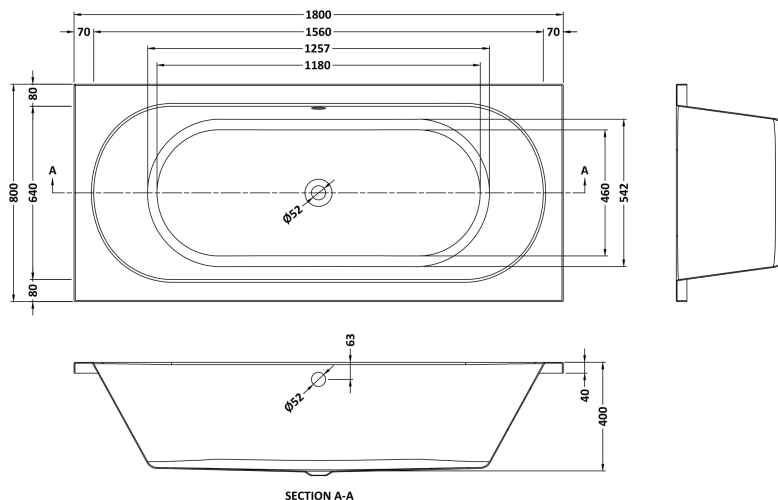

Sales Code: NBA514

Description: Round De Bath & Leg Set 1800X800

Packaging Details

Barcode: 5055369006687

Sales Code: NBA514NL

Description: Round Double Ended Bath 1800X800

Product Dimensions

Length (mm):	0
Width (mm):	0
Depth (mm):	0
Nett Weight (kg):	23

Packaging Dimensions

Length (mm):	1800
Width (mm):	800
Depth (mm):	420
Gross Weight (kg):	23

Packaging Data

Box Colour:	Brown Cardboard Sleeve
Box Qty:	0
Label Size:	0 x 0
Label Colour:	White Label
Label Qty:	0

Outer Box Dimensions (If Applicable)

Length (mm):	
Width (mm):	
Height (mm):	
Gross Weight (kg):	
Barcode:	5055275833049

Product Details

Country of Origin:	Poland
Fitting Instruction:	Yes
Certification:	FSC: No CE & UKCA: Yes
Material Colour Reference:	European White
Product Material:	Acrylic
Material Thickness:	4mm
Volume (Ltr):	221L
Displaced Capacity:	151L
Leg Set Included:	Legset Not Included
Waste Included:	Waste Not Included
Drilled/Undrilled:	Undrilled For Taps
Includes Grips:	No Grips Supplied
Embossed:	No
No of Tapholes:	None
Anti-Slip:	No

Sales Code: NBL001

Description: Leg Set

Product Dimensions

Length (mm):	0
Width (mm):	0
Depth (mm):	0
Nett Weight (kg):	1.9

Packaging Dimensions

Length (mm):	600
Width (mm):	60
Depth (mm):	60
Gross Weight (kg):	1.9