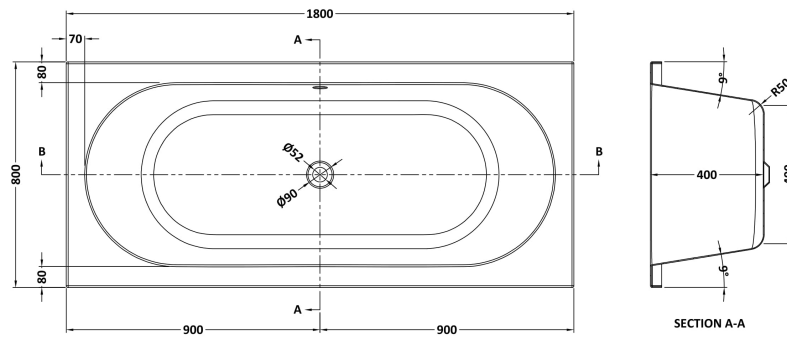

Sales Code: NBA514

Description: Round De Bath & Leg Set 1800X800

Packaging Details

Barcode: 5055369006687

Sales Code: NBA514NL

Description: Round Double Ended Bath 1800X800

Product Dimensions

Length (mm):	0
Width (mm):	0
Depth (mm):	0
Nett Weight (kg):	23

Packaging Dimensions

Length (mm):	1800
Width (mm):	800
Depth (mm):	420
Gross Weight (kg):	23

Packaging Data

Box Colour:	Brown Cardboard Sleeve
Box Qty:	0
Label Size:	0 x 0
Label Colour:	White Label
Label Qty:	0

Outer Box Dimensions (If Applicable)

Length (mm):	
Width (mm):	
Height (mm):	
Gross Weight (kg):	
Barcode:	5055275833049

Product Details

Country of Origin:	Poland
Fitting Instruction:	Yes
Certification:	FSC: No CE & UKCA: Yes
Material Colour Reference:	European White
Product Material:	Acrylic
Material Thickness:	4mm
Volume (Ltr):	221L
Displaced Capacity:	151L
Leg Set Included:	Legset Not Included
Waste Included:	Waste Not Included
Drilled/Undrilled:	Undrilled For Taps
Includes Grips:	No Grips Supplied
Embossed:	No
No of Tapholes:	None
Anti-Slip:	No

Sales Code: NBL001

Description: Leg Set

Product Dimensions

Length (mm):	0
Width (mm):	0
Depth (mm):	0
Nett Weight (kg):	1.9

Packaging Dimensions

Length (mm):	600
Width (mm):	60
Depth (mm):	60
Gross Weight (kg):	1.9