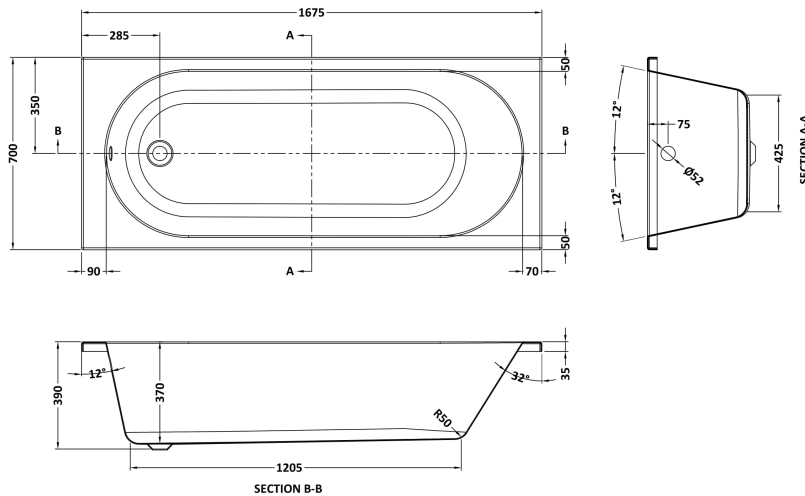

Sales Code: NBA308

Description: Round Standard Bath 1675 X 700

Product Dimensions

Length (mm):	0
Width (mm):	0
Depth (mm):	0
Nett Weight (kg):	17

Packaging Dimensions

Length (mm):	1740
Width (mm):	710
Depth (mm):	410
Gross Weight (kg):	17

Packaging Data

Box Colour:	Brown Cardboard Sleeve
Box Qty:	0
Label Size:	0 x 0
Label Colour:	White Label
Label Qty:	0

Outer Box Dimensions (If Applicable)

Length (mm):	
Width (mm):	
Height (mm):	
Gross Weight (kg):	
Barcode:	5056462696256

Product Details

Country of Origin:	Egypt
Fitting Instruction:	Yes
Certification:	FSC: CE & UKCA:
Material Colour Reference:	European White
Product Material:	Acrylic
Material Thickness:	
Volume (Ltr):	160L
Displaced Capacity:	90L
Leg Set Included:	Legset Included
Waste Included:	Waste Not Included
Drilled/Undrilled:	Undrilled For Taps
Includes Grips:	No Grips Supplied
Embossed:	No
No of Tapholes:	None
Anti-Slip:	No