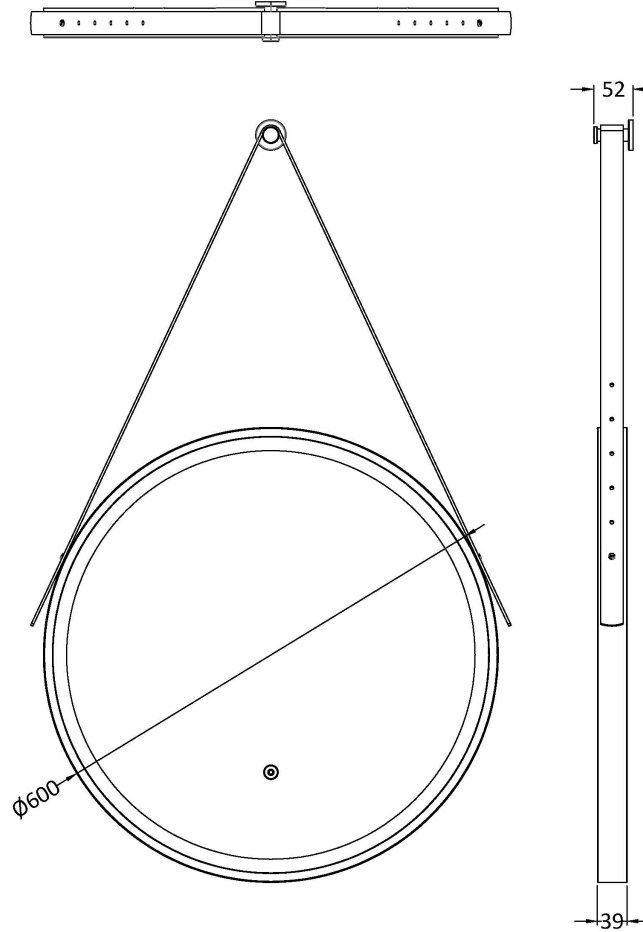

Sales Code: LQ713

Description: 600mm Round Illuminated Mirror

Product Dimensions

Height (mm):	600
Width (mm):	600
Depth (mm):	40
Nett Weight (kg):	5

Packaging Dimensions

Height (mm):	105
Width (mm):	700
Depth (mm):	700
Gross Weight (kg):	7

Packaging Data

Box Colour:	Brown Cardboard Box - Printed
Box Qty:	1
Label Size:	x
Label Colour:	
Label Qty:	

Outer Box Dimensions (If Applicable)

Height (mm):	
Width (mm):	
Depth (mm):	
Gross Weight (kg):	
Barcode:	5056462654355

Product Details

Country of Origin:	China		
Fitting Instruction:	No		
Certification: CE & UKCA:	FSC: No	WEEE: Yes	RoHS: Yes
EMC: Yes	LYD: Yes	ECOMP:	ECIRC:
Product Material:	Aluminium		
Colour/Finish:	Chrome		
No of Shelves:	0		
Fixings Included:	Yes		
Light Power Source:	Mains Supply		
No of Lights:	2		
Bulb Type:	Led 6000K		
Voltage:	12		
Operation Method:	Touch Sensor		
Bulb Watt:	21		
Product Features:	Demister		
Illuminated:	Yes		