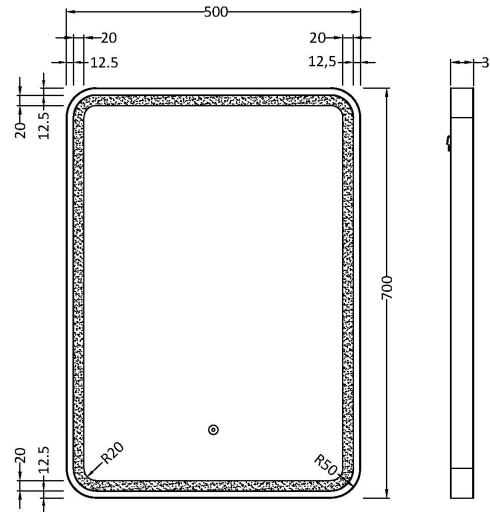

Sales Code: LQ703

Description: 700X500 Framed Touch Sensor Mirror

Product Dimensions

Height (mm):	700
Width (mm):	500
Depth (mm):	33
Nett Weight (kg):	5

Packaging Dimensions

Height (mm):	100
Width (mm):	615
Depth (mm):	825
Gross Weight (kg):	7

Packaging Data

Box Colour:	Brown Cardboard Box - Printed
Box Qty:	1
Label Size:	x
Label Colour:	
Label Qty:	

Outer Box Dimensions (If Applicable)

Height (mm):	
Width (mm):	
Depth (mm):	
Gross Weight (kg):	
Barcode:	5056462638676

Product Details

Country of Origin:	China		
Fitting Instruction:	No		
Certification: CE & UKCA:	FSC: No	WEEE: Yes	RoHS: Yes
EMC: Yes	LYD: Yes	ECOMP:	ECIRC:
Product Material:	Aluminium		
Colour/Finish:	Silver		
No of Shelves:	0		
Fixings Included:	Yes		
Light Power Source:	Mains Supply		
No of Lights:	2		
Bulb Type:	Led 6000K		
Voltage:	12		
Operation Method:	Touch Sensor		
Bulb Watt:	21		
Product Features:	Demister		
Illuminated:	Yes		