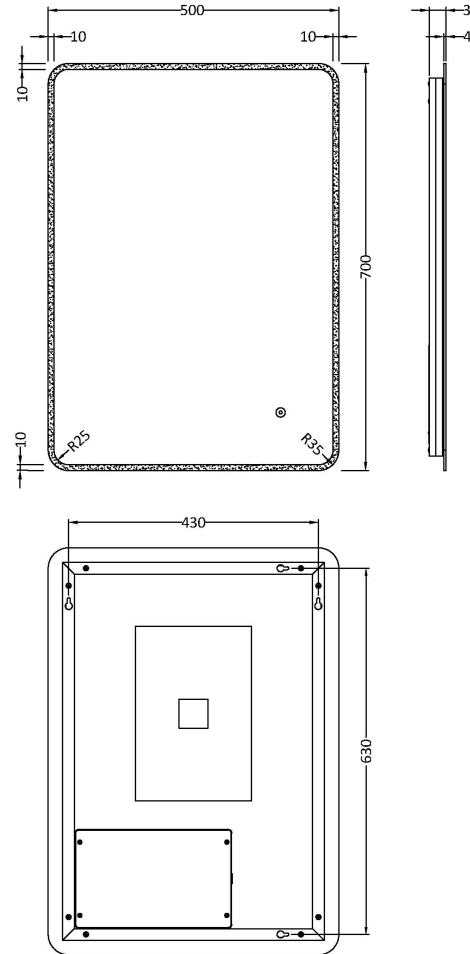

Sales Code: LQ603

Description: 700X500 Ambient Mirror

### Product Dimensions

|                   |     |
|-------------------|-----|
| Height (mm):      | 700 |
| Width (mm):       | 500 |
| Depth (mm):       | 30  |
| Nett Weight (kg): | 5   |

### Packaging Dimensions

|                    |     |
|--------------------|-----|
| Height (mm):       | 105 |
| Width (mm):        | 613 |
| Depth (mm):        | 823 |
| Gross Weight (kg): | 7   |

### Outer Box Dimensions (If Applicable)

|                    |               |
|--------------------|---------------|
| Height (mm):       |               |
| Width (mm):        |               |
| Depth (mm):        |               |
| Gross Weight (kg): |               |
| Barcode:           | 5056211890652 |