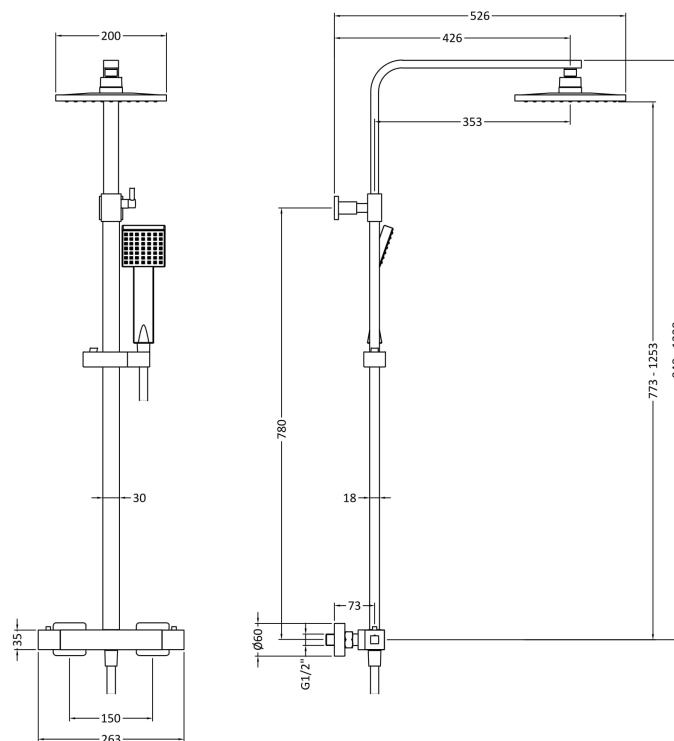

Sales Code: JTY486

Description: Square Thermostatic Bar Valve & Kit

### Product Dimensions

Length (mm):	
Width (mm):	200
Height (mm):	1200
Depth (mm):	465
Nett Weight (kg):	4.75

### Packaging Dimensions

Length (mm):	845
Width (mm):	405
Height (mm):	85
Gross Weight (kg):	4.75

### Product Details

Country of Origin:	China
Fitting Instruction:	No
Product Material:	Brass/ABS
Mount Type:	Wall, Surface
Outlet Elbow Supplied:	No
Easy Clean:	Yes
Head Included:	Yes
Handset Included:	Yes
Body Jets Included:	No
No of Body Jets:	Not Applicable
Operating Pressure (bar):	1
Valve/Cartridge Type:	1/4 Turn Ceramic Disc
Flow Rates (L/min):	0.1 bar: N/A 0.5 bar: 3 1 bar: 5 2 bar: 9 3 bar: 12
TMV2 Approved:	No Approval No: N/A
TMV3 Approved:	No Approval No: N/A
WRAS Approved:	Yes Approval No: 2307019
Head Function:	Single
Handset Function:	Single Setting
Body Jet Info:	Not Applicable
Pipe Size:	15 mm (1/2" Bsp)
Pipe Centres:	150 mm
Colour/Finish:	Matt Black
Hose Included:	Yes
No. of Outlets:	2