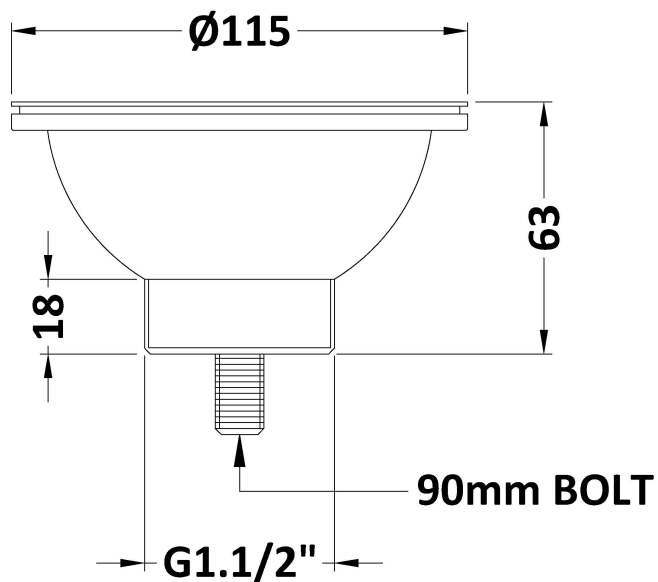

Sales Code: FW313

Description: Strainer Waste With Pull Out Basket

Product Dimensions

Length (mm):	
Width (mm):	115
Height (mm):	63
Depth (mm):	115
Nett Weight (kg):	0.28

Packaging Dimensions

Height (mm):	122
Width (mm):	122
Depth (mm):	100
Gross Weight (kg):	0.28

Packaging Data

Box Colour:	
Box Qty:	1
Label Size:	100 x 50
Label Colour:	White Label
Label Qty:	1

Outer Box Dimensions (If Applicable)

Height (mm):	
Width (mm):	
Length (mm):	
Depth (mm):	
Gross Weight (kg):	
Barcode:	5056462666662

Product Details

Country of Origin:	China
Fitting Instruction:	No
CE & UKCA:	No
Product Material:	Ss
Heating Element Wattage:	Not Applicable
Colour/Finish:	Chrome
Product Diameter:	115 mm
Connection Size:	G1 1/2"