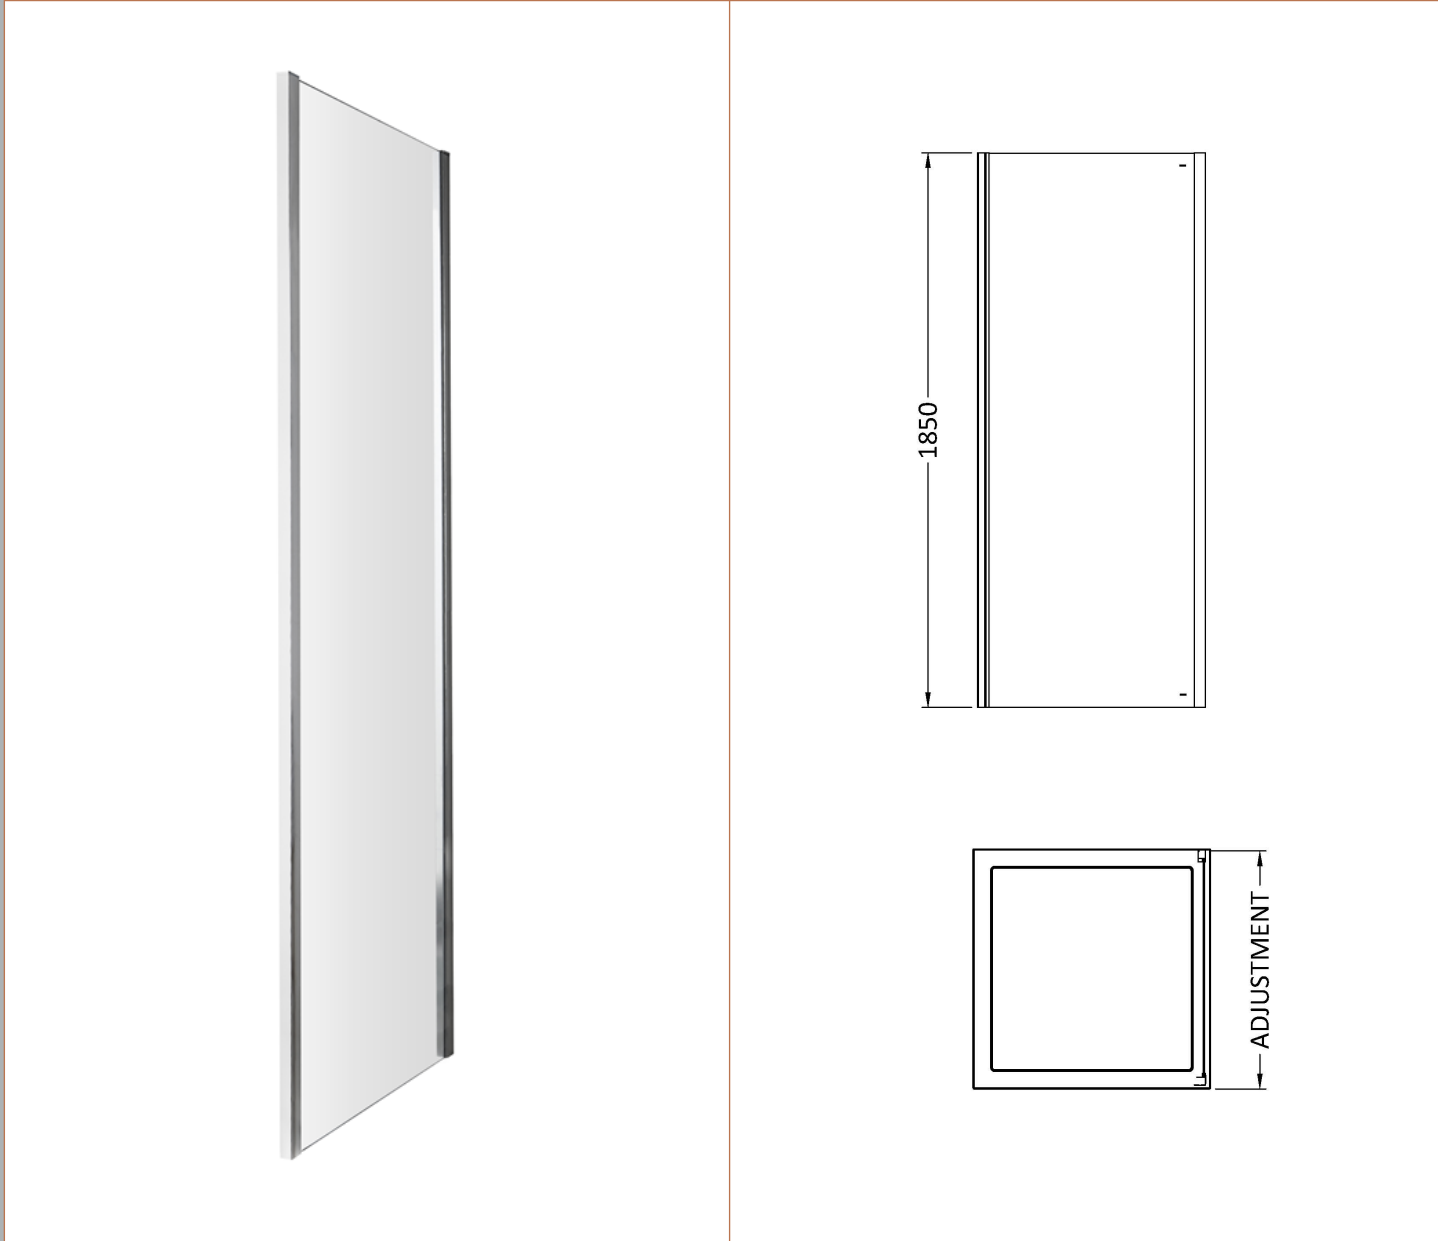

Sales Code: ERSPT0

Description: Ella 700mm Side Panel (1850mm)

Product Dimensions

Height (mm):	1850
Width (mm):	690
Depth (mm):	25
Nett Weight (kg):	17.4

Packaging Dimensions

Height (mm):	1910
Width (mm):	700
Length (mm):	60
Gross Weight (kg):	17.4

Packaging Data

Box Colour:	Brown Cardboard Box - Printed
Box Qty:	0
Label Size:	0 x 0
Label Colour:	Not Applicable
Label Qty:	0

Outer Box Dimensions (If Applicable)

Height (mm):	
Width (mm):	
Depth (mm):	
Length (mm):	
Gross Weight (kg):	
Barcode:	5055369078769

Product Details

Country of Origin:	China
Fitting Instruction:	Yes
CE & UKCA:	Yes
Profile Material:	Aluminium
Profile Finish:	Satin Chrome
Adjustments (mm):	660mm-685mm
Entry Width (mm):	N/A
Swing In Dim (mm):	N/A
Swing Out Dim (mm):	N/A
Radius (mm):	Not Applicable
Glass Thickness (mm):	5
Easy Fit:	No
Easy Clean:	No
Handle Style:	Not Applicable
Handle Material:	Not Applicable
Enclosure Design:	Semi-Frameless
Wheel Type:	Not Applicable
Support Bar Included:	Support Bar Not Included
Extras:	None