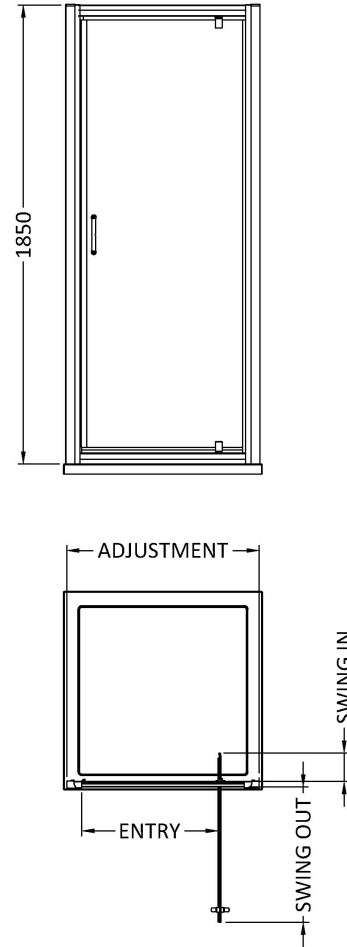

Sales Code: ERPD70

Description: Ella 700mm Pivot Door (1850mm)

Product Dimensions

Height (mm):	1850
Width (mm):	690
Depth (mm):	42
Nett Weight (kg):	18.7

Packaging Dimensions

Height (mm):	1910
Width (mm):	700
Length (mm):	65
Gross Weight (kg):	18.7

Packaging Data

Box Colour:	Brown Cardboard Box - Printed
Box Qty:	0
Label Size:	0 x 0
Label Colour:	Not Applicable
Label Qty:	0

Outer Box Dimensions (If Applicable)

Height (mm):	
Width (mm):	
Depth (mm):	
Length (mm):	
Gross Weight (kg):	
Barcode:	5055369078691

Product Details

Country of Origin:	China
Fitting Instruction:	Yes
CE & UKCA:	Yes
Profile Material:	Aluminium
Profile Finish:	Satin Chrome
Adjustments (mm):	660mm - 690mm
Entry Width (mm):	455mm
Swing In Dim (mm):	120mm
Swing Out Dim (mm):	430mm
Radius (mm):	Not Applicable
Glass Thickness (mm):	5
Easy Fit:	No
Easy Clean:	No
Handle Style:	D Shape Handle
Handle Material:	Plastic
Enclosure Design:	Semi-Frameless
Wheel Type:	Not Applicable
Support Bar Included:	Support Bar Not Included
Extras:	None