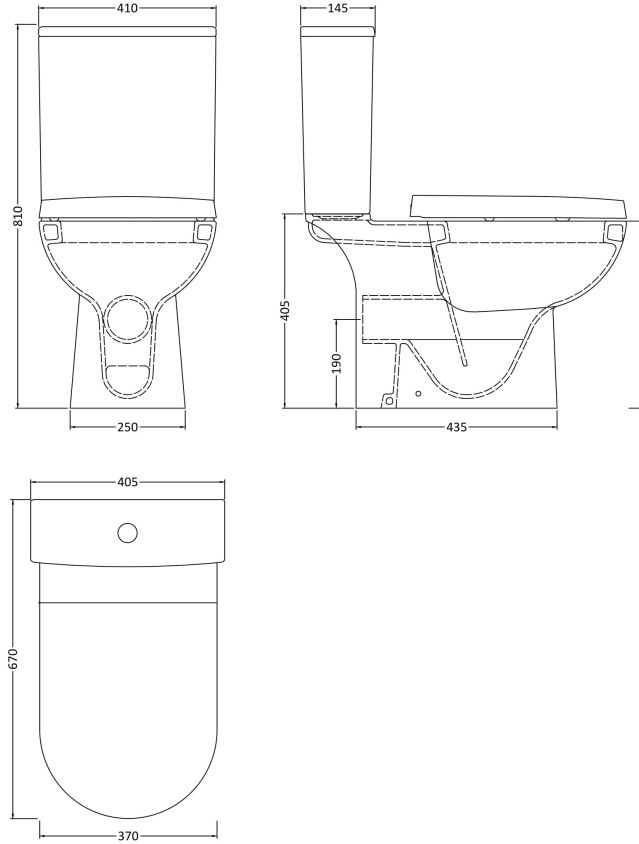

Sales Code: Css004

Description: Asselby Close Coupled Wc

Packaging Details

Barcode: 5055275867525

Sales Code: NCA220

Description: W.C. Pan C/C

Product Dimensions

Height (mm):	405
Width (mm):	380
Depth (mm):	670
Nett Weight (kg):	24.5

Packaging Dimensions

Height (mm):	450
Width (mm):	400
Depth (mm):	680
Gross Weight (kg):	25

Packaging Data

Box Colour:	Brown Cardboard Box - Printed
Box Qty:	1
Label Size:	100 x 50
Label Colour:	Not Applicable
Label Qty:	0

Outer Box Dimensions (If Applicable)

Height (mm):	
Width (mm):	
Depth (mm):	
Gross Weight (kg):	
Barcode:	5055369069262

Product Details

Country of Origin:	China
Fitting Instruction:	No
Certification: CE & UKCA:	No WRAS: N/A WRAS No: N/A
Product Material:	Vitreous China
Fixing Supplied:	No

Sales Code: NCH401

Description: Cistern

Product Dimensions

Height (mm):	370
Width (mm):	410
Depth (mm):	145
Nett Weight (kg):	13.8

Packaging Dimensions

Height (mm):	410
Width (mm):	420
Depth (mm):	160
Gross Weight (kg):	14