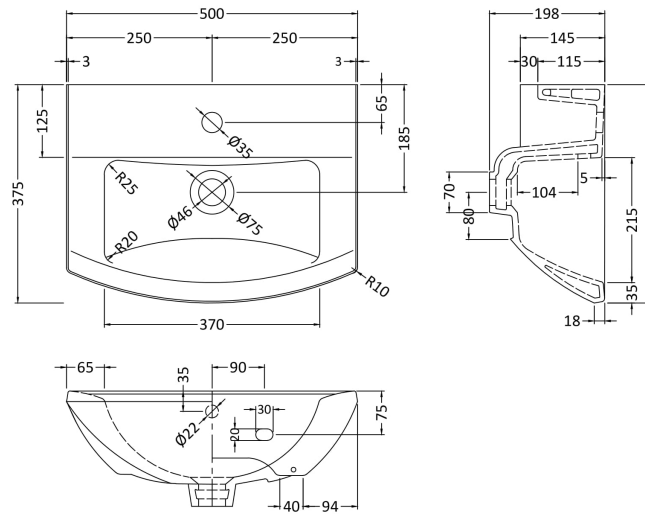

### Product Dimensions

Height (mm):	198
Width (mm):	500
Depth (mm):	375
Nett Weight (kg):	12.8

### Packaging Dimensions

Height (mm):	205
Width (mm):	510
Depth (mm):	390
Gross Weight (kg):	13

### Outer Box Dimensions (If Applicable)

Height (mm):	
Width (mm):	
Depth (mm):	
Gross Weight (kg):	
Barcode:	5055369026227

**Product Dimensions**

Height (mm):	300
Width (mm):	197
Depth (mm):	260
Nett Weight (kg):	7.6

**Packaging Dimensions**

Height (mm):	315
Width (mm):	220
Depth (mm):	275
Gross Weight (kg):	7.8

**Packaging Data**