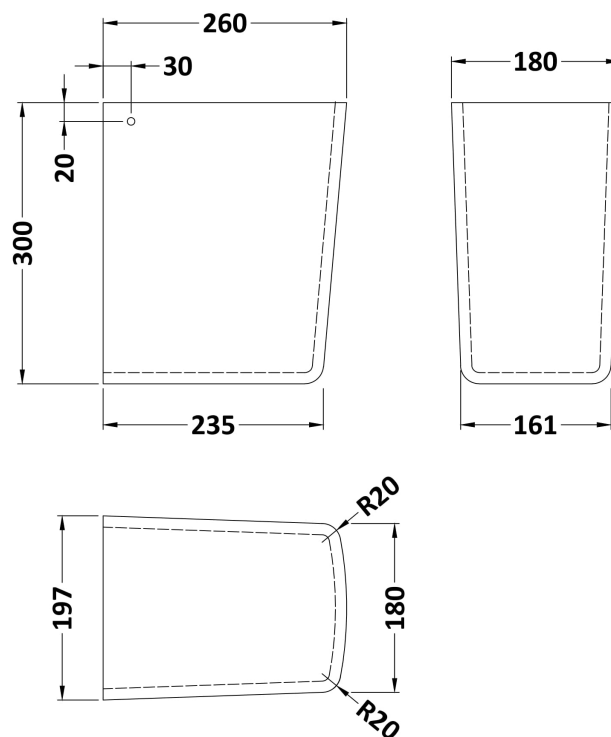

### Product Dimensions

Height (mm):	198
Width (mm):	500
Depth (mm):	375
Nett Weight (kg):	12.8

### Packaging Dimensions

Height (mm):	205
Width (mm):	510
Depth (mm):	390
Gross Weight (kg):	13

### Outer Box Dimensions (If Applicable)

Height (mm):	
Width (mm):	
Depth (mm):	
Gross Weight (kg):	
Barcode:	5055369026227

**Product Dimensions**

Height (mm):	300
Width (mm):	197
Depth (mm):	260
Nett Weight (kg):	7.6

**Packaging Dimensions**

Height (mm):	315
Width (mm):	220
Depth (mm):	275
Gross Weight (kg):	7.8

**Packaging Data**