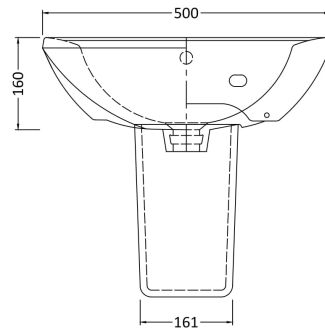

Sales Code: Css003

Description: Asselby 500mm Basin & Semi Pedestal

Packaging Details

Barcode: 5055275866887