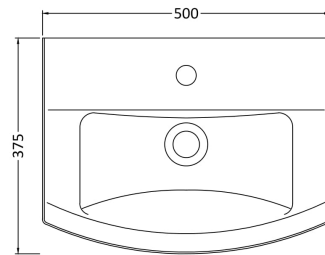

Sales Code: Css003

Description: Asselby 500mm Basin & Semi Pedestal

Packaging Details

Barcode: 5055275866887