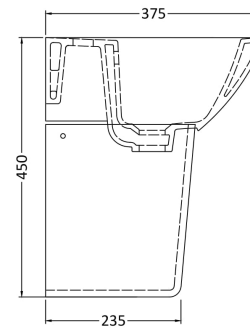

Sales Code: Css003

Description: Asselby 500mm Basin & Semi Pedestal

Packaging Details

Barcode: 5055275866887