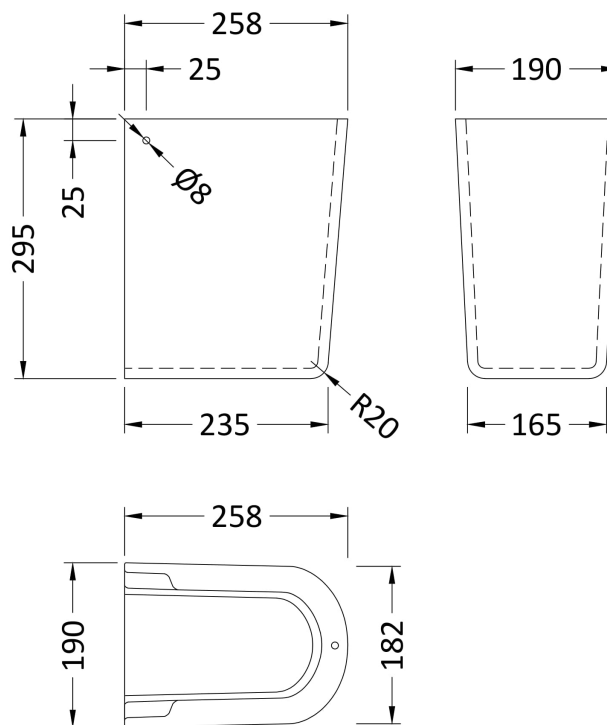

### Product Dimensions

Height (mm):	183
Width (mm):	520
Depth (mm):	450
Nett Weight (kg):	15.5

### Packaging Dimensions

Height (mm):	200
Width (mm):	545
Depth (mm):	460
Gross Weight (kg):	15.7

### Outer Box Dimensions (If Applicable)

Height (mm):	
Width (mm):	
Depth (mm):	
Gross Weight (kg):	
Barcode:	5055369029242

**Product Dimensions**

Height (mm):	295
Width (mm):	190
Depth (mm):	258
Nett Weight (kg):	7.3

**Packaging Dimensions**

Height (mm):	330
Width (mm):	230
Depth (mm):	300
Gross Weight (kg):	7.5

**Packaging Data**