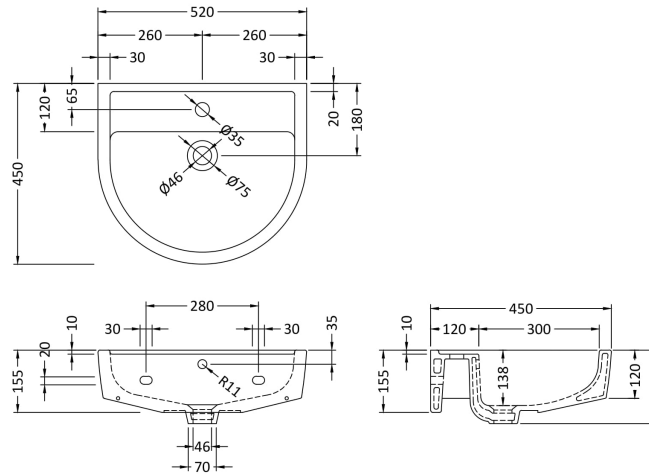

### Packaging Details

Barcode: 5055275896990

Sales Code: NCH404

Description: Medium 520mm Basin 1 Tap Hole

### Product Dimensions

Height (mm):	183
Width (mm):	520
Depth (mm):	450
Nett Weight (kg):	15.5

### Packaging Dimensions

Height (mm):	200
Width (mm):	545
Depth (mm):	460
Gross Weight (kg):	15.7

**Product Dimensions**

Height (mm):	295
Width (mm):	190
Depth (mm):	258
Nett Weight (kg):	7.3

**Packaging Dimensions**

Height (mm):	330
Width (mm):	230
Depth (mm):	300
Gross Weight (kg):	7.5

**Packaging Data**