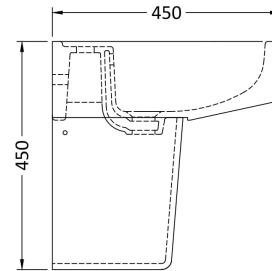

Sales Code: Cpv004

Description: Provost 520mm Basin & Semi Pedestal

Packaging Details

Barcode: 5055275896990