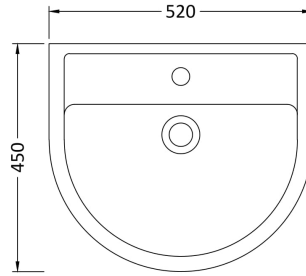

Sales Code: Cpv004

Description: Provost 520mm Basin & Semi Pedestal

Packaging Details

Barcode: 5055275896990