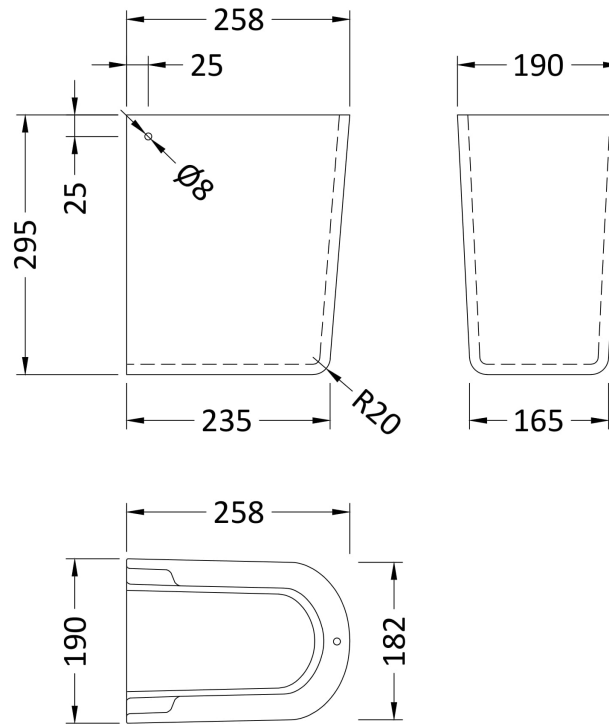

### Product Dimensions

Height (mm):	183
Width (mm):	420
Depth (mm):	380
Nett Weight (kg):	10.3

### Packaging Dimensions

Height (mm):	200
Width (mm):	440
Depth (mm):	400
Gross Weight (kg):	10.5

### Outer Box Dimensions (If Applicable)

Height (mm):	
Width (mm):	
Depth (mm):	
Gross Weight (kg):	
Barcode:	5055369043293

**Product Dimensions**

Height (mm):	295
Width (mm):	190
Depth (mm):	258
Nett Weight (kg):	7.3

**Packaging Dimensions**

Height (mm):	330
Width (mm):	230
Depth (mm):	300
Gross Weight (kg):	7.5

**Packaging Data**