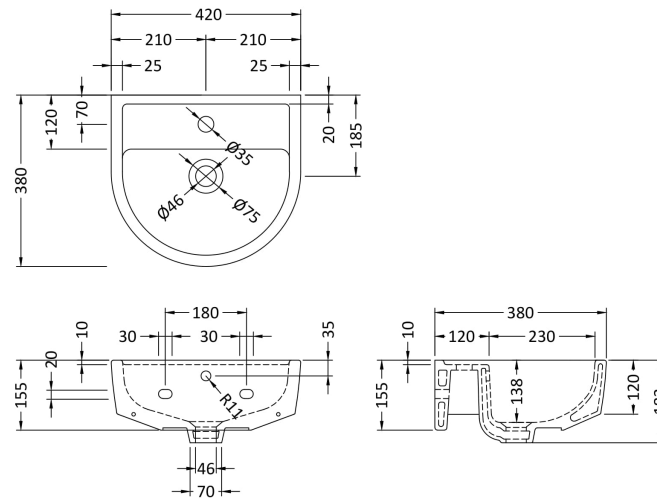

### Product Dimensions

Height (mm):	183
Width (mm):	420
Depth (mm):	380
Nett Weight (kg):	10.3

### Packaging Dimensions

Height (mm):	200
Width (mm):	440
Depth (mm):	400
Gross Weight (kg):	10.5

### Outer Box Dimensions (If Applicable)

Height (mm):	
Width (mm):	
Depth (mm):	
Gross Weight (kg):	
Barcode:	5055369043293

**Product Dimensions**

Height (mm):	295
Width (mm):	190
Depth (mm):	258
Nett Weight (kg):	7.3

**Packaging Dimensions**

Height (mm):	330
Width (mm):	230
Depth (mm):	300
Gross Weight (kg):	7.5

**Packaging Data**