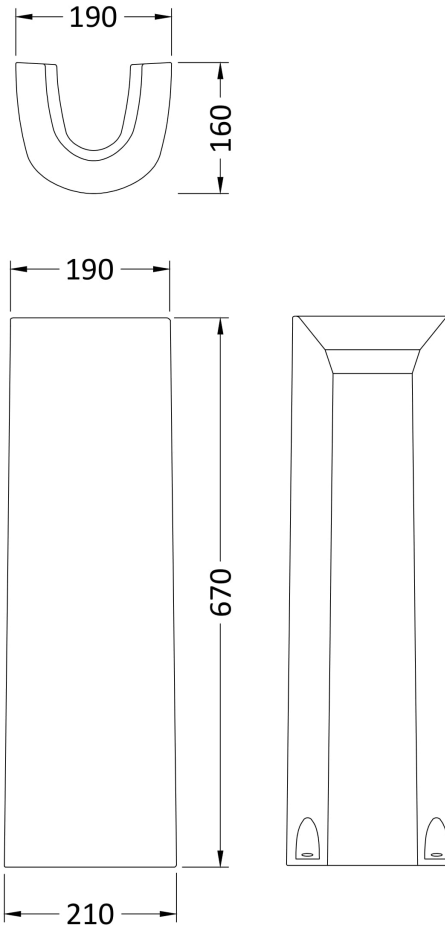

Sales Code: Cpv002

Description: Provost 520mm Basin & Pedestal

Packaging Details

Barcode: 5055275813690

Sales Code: NCH404

Description: Medium 520mm Basin 1 Tap Hole

Product Dimensions

Height (mm):	183
Width (mm):	520
Depth (mm):	450
Nett Weight (kg):	15.5

Packaging Dimensions

Height (mm):	200
Width (mm):	545
Depth (mm):	460
Gross Weight (kg):	15.7

Packaging Data

Box Colour:	Brown Cardboard Box - Printed
Box Qty:	1
Label Size:	100 x 50
Label Colour:	Not Applicable
Label Qty:	0

Outer Box Dimensions (If Applicable)

Height (mm):	
Width (mm):	
Depth (mm):	
Gross Weight (kg):	
Barcode:	5055369029242

Product Details

Country of Origin:	China
Fitting Instruction:	No
Certification: CE & UKCA:	Yes
WRAS:	N/A
WRAS No:	N/A
Product Material:	Vitreous China
Fixing Supplied:	No

Sales Code: NCH403

Description: Round Pedestal

Product Dimensions

Height (mm):	670
Width (mm):	210
Depth (mm):	160
Nett Weight (kg):	10.7

Packaging Dimensions

Height (mm):	680
Width (mm):	220
Depth (mm):	175
Gross Weight (kg):	10.9