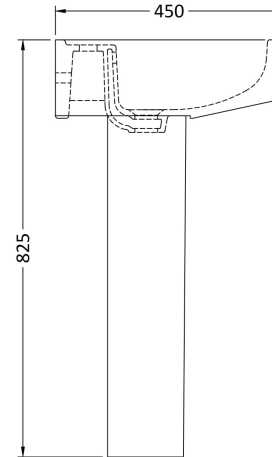

Sales Code: Cpv002

Description: Provost 520mm Basin & Pedestal

Packaging Details

Barcode: 5055275813690

Sales Code: NCH404

Description: Medium 520mm Basin 1 Tap Hole

Product Dimensions

Height (mm):	183
Width (mm):	520
Depth (mm):	450
Nett Weight (kg):	15.5

Packaging Dimensions

Height (mm):	200
Width (mm):	545
Depth (mm):	460
Gross Weight (kg):	15.7

Packaging Data

Box Colour:	Brown Cardboard Box - Printed
Box Qty:	1
Label Size:	100 x 50
Label Colour:	Not Applicable
Label Qty:	0

Outer Box Dimensions (If Applicable)

Height (mm):	
Width (mm):	
Depth (mm):	
Gross Weight (kg):	
Barcode:	5055369029242

Product Details

Country of Origin:	China
Fitting Instruction:	No
Certification: CE & UKCA:	Yes
WRAS:	N/A
WRAS No:	N/A
Product Material:	Vitreous China
Fixing Supplied:	No

Sales Code: NCH403

Description: Round Pedestal

Product Dimensions

Height (mm):	670
Width (mm):	210
Depth (mm):	160
Nett Weight (kg):	10.7

Packaging Dimensions

Height (mm):	680
Width (mm):	220
Depth (mm):	175
Gross Weight (kg):	10.9