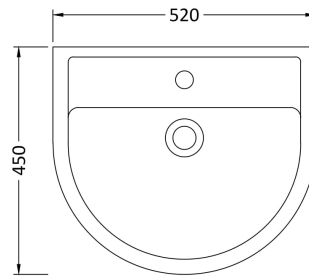

Sales Code: Cpv002

Description: Provost 520mm Basin & Pedestal

Packaging Details

Barcode: 5055275813690

Sales Code: NCH404

Description: Medium 520mm Basin 1 Tap Hole

Product Dimensions

Height (mm):	183
Width (mm):	520
Depth (mm):	450
Nett Weight (kg):	15.5

Packaging Dimensions

Height (mm):	200
Width (mm):	545
Depth (mm):	460
Gross Weight (kg):	15.7

Packaging Data

Box Colour:	Brown Cardboard Box - Printed
Box Qty:	1
Label Size:	100 x 50
Label Colour:	Not Applicable
Label Qty:	0

Outer Box Dimensions (If Applicable)

Height (mm):	
Width (mm):	
Depth (mm):	
Gross Weight (kg):	
Barcode:	5055369029242

Product Details

Country of Origin:	China
Fitting Instruction:	No
Certification: CE & UKCA:	Yes
WRAS:	N/A
WRAS No:	N/A
Product Material:	Vitreous China
Fixing Supplied:	No

Sales Code: NCH403

Description: Round Pedestal

Product Dimensions

Height (mm):	670
Width (mm):	210
Depth (mm):	160
Nett Weight (kg):	10.7

Packaging Dimensions

Height (mm):	680
Width (mm):	220
Depth (mm):	175
Gross Weight (kg):	10.9