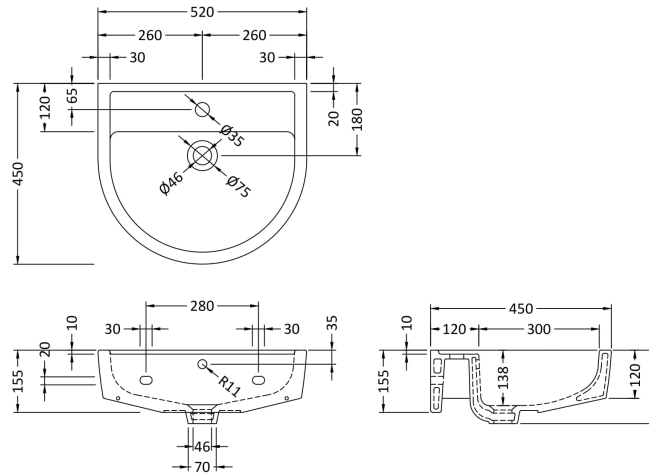

Sales Code: Cpv002

Description: Provost 520mm Basin & Pedestal

Packaging Details

Barcode: 5055275813690

Sales Code: NCH404

Description: Medium 520mm Basin 1 Tap Hole

Product Dimensions

Height (mm):	183
Width (mm):	520
Depth (mm):	450
Nett Weight (kg):	15.5

Packaging Dimensions

Height (mm):	200
Width (mm):	545
Depth (mm):	460
Gross Weight (kg):	15.7

Packaging Data

Box Colour:	Brown Cardboard Box - Printed
Box Qty:	1
Label Size:	100 x 50
Label Colour:	Not Applicable
Label Qty:	0

Outer Box Dimensions (If Applicable)

Height (mm):	
Width (mm):	
Depth (mm):	
Gross Weight (kg):	
Barcode:	5055369029242

Product Details

Country of Origin:	China
Fitting Instruction:	No
Certification: CE & UKCA:	Yes
WRAS:	N/A
WRAS No:	N/A
Product Material:	Vitreous China
Fixing Supplied:	No

Sales Code: NCH403

Description: Round Pedestal

Product Dimensions

Height (mm):	670
Width (mm):	210
Depth (mm):	160
Nett Weight (kg):	10.7

Packaging Dimensions

Height (mm):	680
Width (mm):	220
Depth (mm):	175
Gross Weight (kg):	10.9