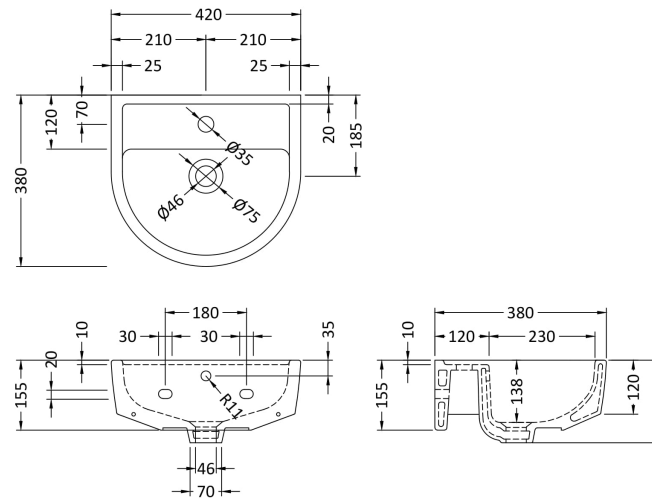

Sales Code: Cpv001

Description: Provost 420mm Basin & Pedestal

Packaging Details

Barcode: 5055275813683

Sales Code: NCH403

Description: Round Pedestal

Product Dimensions

Height (mm):	670
Width (mm):	210
Depth (mm):	160
Nett Weight (kg):	10.7

Packaging Dimensions

Height (mm):	680
Width (mm):	220
Depth (mm):	175
Gross Weight (kg):	10.9

Packaging Data

Box Colour:	Brown Cardboard Box - Printed
Box Qty:	1
Label Size:	100 x 50
Label Colour:	Not Applicable
Label Qty:	0

Outer Box Dimensions (If Applicable)

Height (mm):	
Width (mm):	
Depth (mm):	
Gross Weight (kg):	
Barcode:	5055369029259

Product Details

Country of Origin:	China
Fitting Instruction:	No
Certification: CE & UKCA:	N/A
WRAS:	N/A
WRAS No:	N/A
Product Material:	Vitreous China
Fixing Supplied:	No

Sales Code: NCH402

Description: 420mm Small Basin 1Th

Product Dimensions

Height (mm):	183
Width (mm):	420
Depth (mm):	380
Nett Weight (kg):	10.3

Packaging Dimensions

Height (mm):	200
Width (mm):	440
Depth (mm):	400
Gross Weight (kg):	10.5