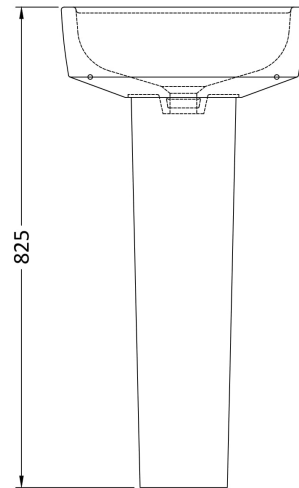

Sales Code: Cpv001

Description: Provost 420mm Basin & Pedestal

Packaging Details

Barcode: 5055275813683

Sales Code: NCH403

Description: Round Pedestal

Product Dimensions

Height (mm):	670
Width (mm):	210
Depth (mm):	160
Nett Weight (kg):	10.7

Packaging Dimensions

Height (mm):	680
Width (mm):	220
Depth (mm):	175
Gross Weight (kg):	10.9

Packaging Data

Box Colour:	Brown Cardboard Box - Printed
Box Qty:	1
Label Size:	100 x 50
Label Colour:	Not Applicable
Label Qty:	0

Outer Box Dimensions (If Applicable)

Height (mm):	
Width (mm):	
Depth (mm):	
Gross Weight (kg):	
Barcode:	5055369029259

Product Details

Country of Origin:	China
Fitting Instruction:	No
Certification: CE & UKCA:	N/A
WRAS:	N/A
WRAS No:	N/A
Product Material:	Vitreous China
Fixing Supplied:	No

Sales Code: NCH402

Description: 420mm Small Basin 1Th

Product Dimensions

Height (mm):	183
Width (mm):	420
Depth (mm):	380
Nett Weight (kg):	10.3

Packaging Dimensions

Height (mm):	200
Width (mm):	440
Depth (mm):	400
Gross Weight (kg):	10.5