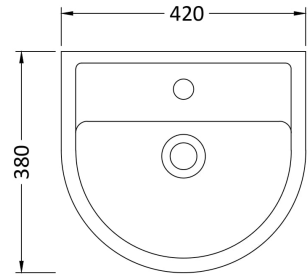

Sales Code: Cpv001

Description: Provost 420mm Basin & Pedestal

Packaging Details

Barcode: 5055275813683

Sales Code: NCH403

Description: Round Pedestal

Product Dimensions

Height (mm):	670
Width (mm):	210
Depth (mm):	160
Nett Weight (kg):	10.7

Packaging Dimensions

Height (mm):	680
Width (mm):	220
Depth (mm):	175
Gross Weight (kg):	10.9

Packaging Data

Box Colour:	Brown Cardboard Box - Printed
Box Qty:	1
Label Size:	100 x 50
Label Colour:	Not Applicable
Label Qty:	0

Outer Box Dimensions (If Applicable)

Height (mm):	
Width (mm):	
Depth (mm):	
Gross Weight (kg):	
Barcode:	5055369029259

Product Details

Country of Origin:	China
Fitting Instruction:	No
Certification: CE & UKCA:	N/A
WRAS:	N/A
WRAS No:	N/A
Product Material:	Vitreous China
Fixing Supplied:	No

Sales Code: NCH402

Description: 420mm Small Basin 1Th

Product Dimensions

Height (mm):	183
Width (mm):	420
Depth (mm):	380
Nett Weight (kg):	10.3

Packaging Dimensions

Height (mm):	200
Width (mm):	440
Depth (mm):	400
Gross Weight (kg):	10.5