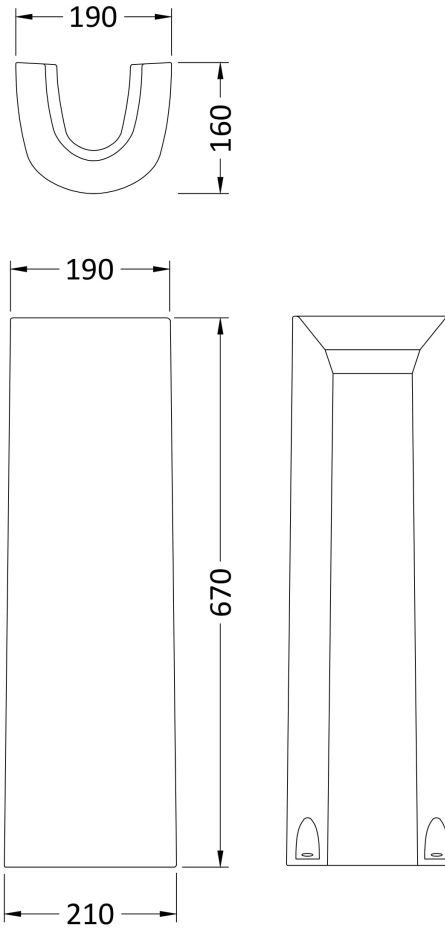

Sales Code: Cpv001

Description: Provost 420mm Basin & Pedestal

Packaging Details

Barcode: 5055275813683

Sales Code: NCH403

Description: Round Pedestal

Product Dimensions

Height (mm):	670
Width (mm):	210
Depth (mm):	160
Nett Weight (kg):	10.7

Packaging Dimensions

Height (mm):	680
Width (mm):	220
Depth (mm):	175
Gross Weight (kg):	10.9

Packaging Data

Box Colour:	Brown Cardboard Box - Printed
Box Qty:	1
Label Size:	100 x 50
Label Colour:	Not Applicable
Label Qty:	0

Outer Box Dimensions (If Applicable)

Height (mm):	
Width (mm):	
Depth (mm):	
Gross Weight (kg):	
Barcode:	5055369029259

Product Details

Country of Origin:	China
Fitting Instruction:	No
Certification: CE & UKCA:	N/A
WRAS:	N/A
WRAS No:	N/A
Product Material:	Vitreous China
Fixing Supplied:	No

Sales Code: NCH402

Description: 420mm Small Basin 1Th

Product Dimensions

Height (mm):	183
Width (mm):	420
Depth (mm):	380
Nett Weight (kg):	10.3

Packaging Dimensions

Height (mm):	200
Width (mm):	440
Depth (mm):	400
Gross Weight (kg):	10.5