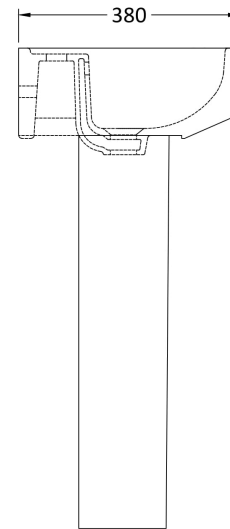

Sales Code: Cpv001

Description: Provost 420mm Basin & Pedestal

Packaging Details

Barcode: 5055275813683

Sales Code: NCH403

Description: Round Pedestal

Product Dimensions

Height (mm):	670
Width (mm):	210
Depth (mm):	160
Nett Weight (kg):	10.7

Packaging Dimensions

Height (mm):	680
Width (mm):	220
Depth (mm):	175
Gross Weight (kg):	10.9

Packaging Data

Box Colour:	Brown Cardboard Box - Printed
Box Qty:	1
Label Size:	100 x 50
Label Colour:	Not Applicable
Label Qty:	0

Outer Box Dimensions (If Applicable)

Height (mm):	
Width (mm):	
Depth (mm):	
Gross Weight (kg):	
Barcode:	5055369029259

Product Details

Country of Origin:	China
Fitting Instruction:	No
Certification: CE & UKCA:	N/A
WRAS:	N/A
WRAS No:	N/A
Product Material:	Vitreous China
Fixing Supplied:	No

Sales Code: NCH402

Description: 420mm Small Basin 1Th

Product Dimensions

Height (mm):	183
Width (mm):	420
Depth (mm):	380
Nett Weight (kg):	10.3

Packaging Dimensions

Height (mm):	200
Width (mm):	440
Depth (mm):	400
Gross Weight (kg):	10.5