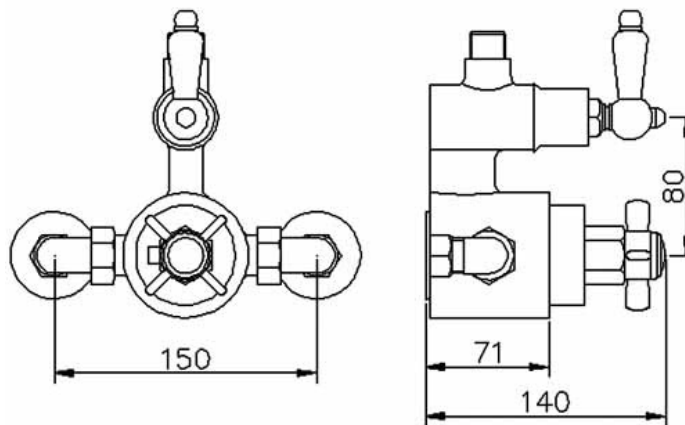

Sales Code: CP148

Description: Trad Twin Exp Valve And Rigid Riser Kit

**Product Dimensions**

Length (mm):	
Width (mm):	
Height (mm):	
Depth (mm):	
Nett Weight (kg):	0.55

**Packaging Dimensions**

Length (mm):	550
Width (mm):	550
Height (mm):	550
Gross Weight (kg):	0.55

**Packaging Data**

Box Colour:	
Box Qty:	0
Label Size:	0 x 0
Label Colour:	
Label Qty:	0

**Outer Box Dimensions (If Applicable)**

Length (mm):	
Width (mm):	
Height (mm):	
Depth (mm):	
Gross Weight (kg):	
Barcode:	5055369037179

**Product Details**

Country of Origin:	
Fitting Instruction:	Yes
Product Material:	
Mount Type:	
Outlet Elbow Supplied:	
Easy Clean:	
Head Included:	
Handset Included:	
Body Jets Included:	
No of Body Jets:	
Operating Pressure (bar):	
Valve/Cartridge Type:	
Flow Rates (L/min):	0.1 bar:      0.5 bar:      1 bar:      2 bar:      3 bar:
TMV2 Approved:	Approval No:
TMV3 Approved:	Approval No:
WRAS Approved:	Approval No:
Head Function:	
Handset Function:	
Body Jet Info:	
Pipe Size:	
Pipe Centres:	
Colour/Finish:	
Hose Included:	
No. of Outlets:	