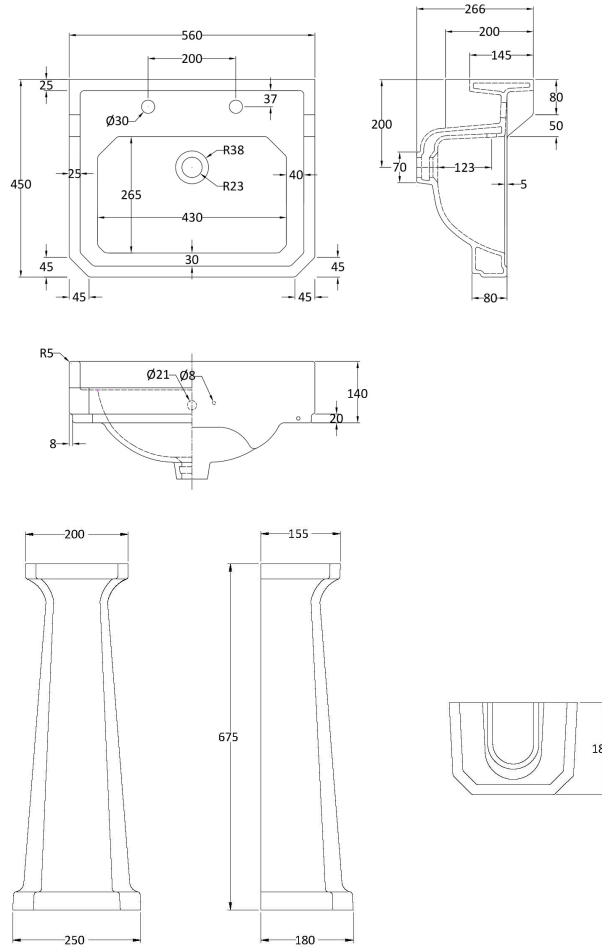

Sales Code: Cct004

Description: Carlton 560 2Th Basin & Full Pedestal

Packaging Details

Barcode: 5056211804895