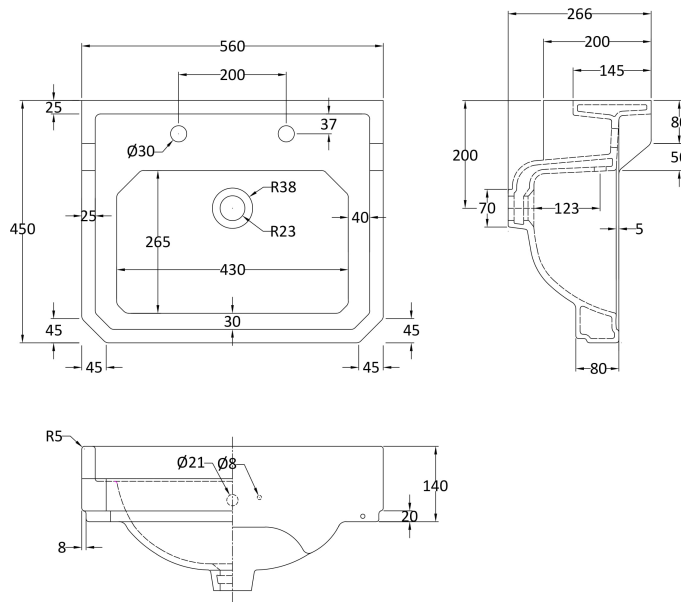

### Product Dimensions

Height (mm):	266
Width (mm):	560
Depth (mm):	450
Nett Weight (kg):	16.7

### Packaging Dimensions

Height (mm):	290
Width (mm):	575
Depth (mm):	480
Gross Weight (kg):	17.5

### Outer Box Dimensions (If Applicable)

Height (mm):	
Width (mm):	
Depth (mm):	
Gross Weight (kg):	
Barcode:	5055369040025

Description: Full Pedestal

**Product Dimensions**

Height (mm):	670
Width (mm):	250
Depth (mm):	180
Nett Weight (kg):	11

**Packaging Dimensions**

Height (mm):	290
Width (mm):	685
Depth (mm):	200
Gross Weight (kg):	11.6