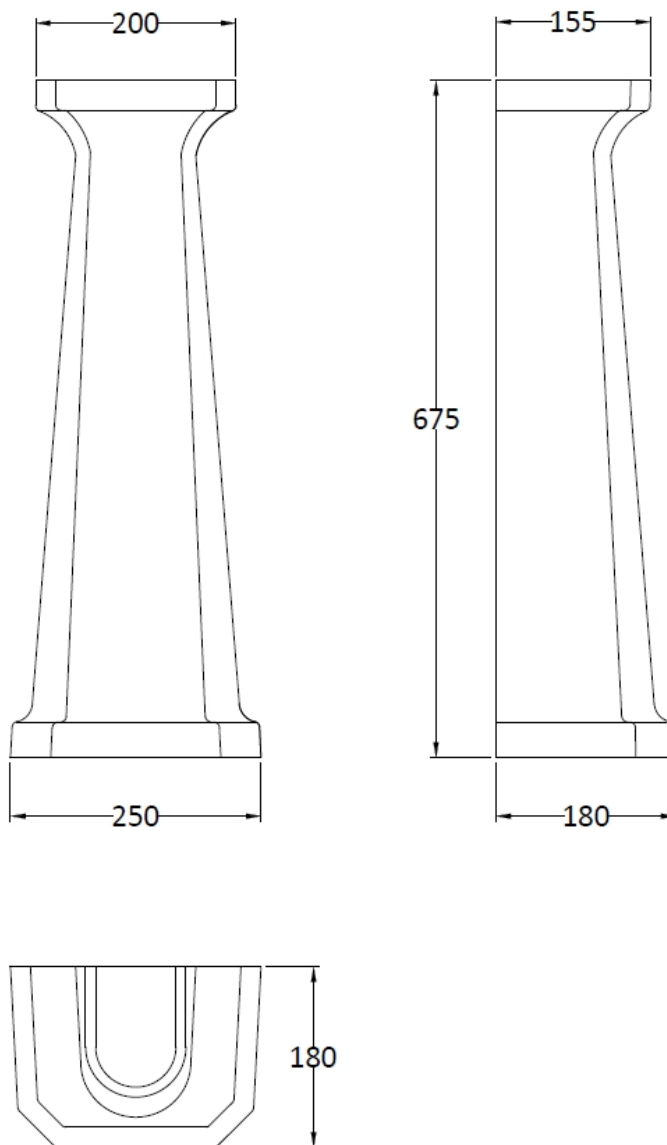

### Product Dimensions

Height (mm):	266
Width (mm):	560
Depth (mm):	450
Nett Weight (kg):	16.7

### Packaging Dimensions

Height (mm):	290
Width (mm):	575
Depth (mm):	480
Gross Weight (kg):	17.5

### Outer Box Dimensions (If Applicable)

Height (mm):	
Width (mm):	
Depth (mm):	
Gross Weight (kg):	
Barcode:	5055369040025

Description: Full Pedestal

**Product Dimensions**

Height (mm):	670
Width (mm):	250
Depth (mm):	180
Nett Weight (kg):	11

**Packaging Dimensions**

Height (mm):	290
Width (mm):	685
Depth (mm):	200
Gross Weight (kg):	11.6