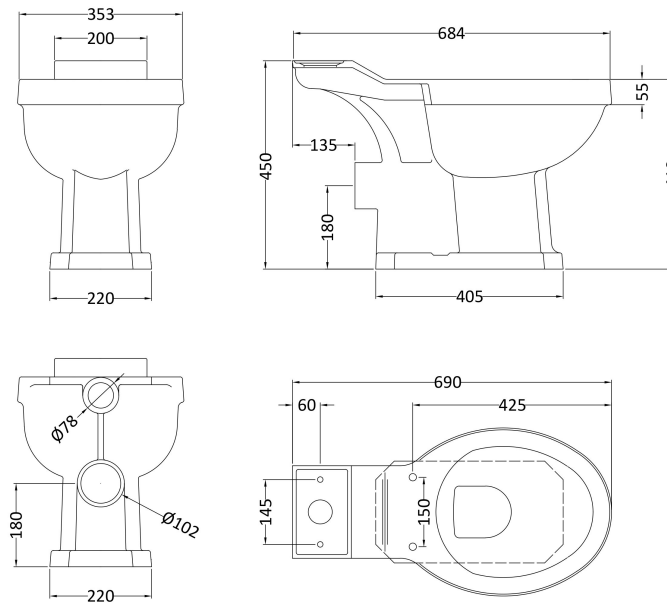

Sales Code: Cct003

Description: Carlton C/C Pan, Cistern & Seat

Packaging Details

Barcode: 5056211804888

Sales Code: NCS881A

Description: Toilet Cistern A Chrome Lever & Fttg

Product Dimensions

Height (mm):	362
Width (mm):	470
Depth (mm):	180
Nett Weight (kg):	13.62

Packaging Dimensions

Height (mm):	380
Width (mm):	515
Depth (mm):	200
Gross Weight (kg):	15

Packaging Data

Box Colour:	Brown Cardboard Box
Box Qty:	1
Label Size:	100 x 50
Label Colour:	White Label
Label Qty:	2

Outer Box Dimensions (If Applicable)

Height (mm):	
Width (mm):	
Depth (mm):	
Gross Weight (kg):	
Barcode:	5055369043194

Product Details

Country of Origin:	China
Fitting Instruction:	No
Certification: CE & UKCA:	WRAS: Yes WRAS No: N/A
Product Material:	Vitreous China
Fixing Supplied:	No

Sales Code: NCS880

Description: Toilet Pan C/C (Excluding Seat)

Product Dimensions

Height (mm):	450
Width (mm):	353
Depth (mm):	690
Nett Weight (kg):	20.42

Packaging Dimensions

Height (mm):	335
Width (mm):	700
Depth (mm):	450
Gross Weight (kg):	21.5