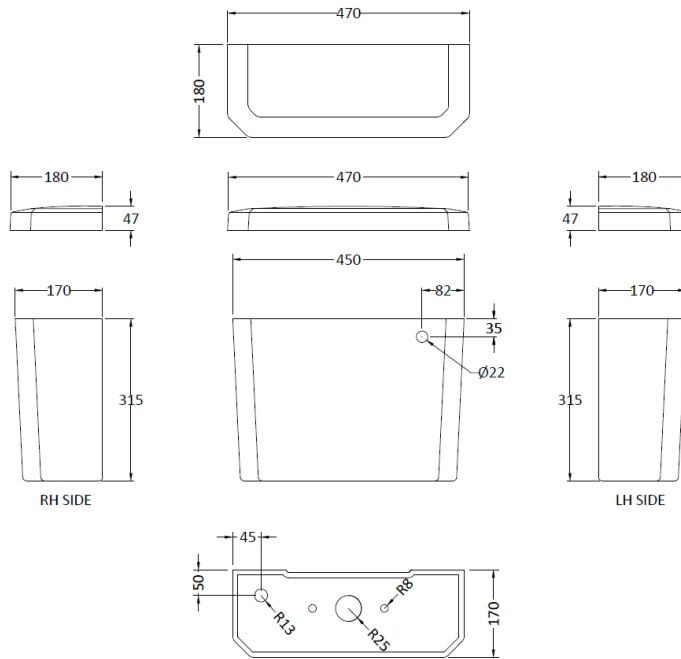

Sales Code: Cct003

Description: Carlton C/C Pan, Cistern & Seat

Packaging Details

Barcode: 5056211804888

Sales Code: NCS881A

Description: Toilet Cistern A Chrome Lever & Fttg

Product Dimensions

Height (mm):	362
Width (mm):	470
Depth (mm):	180
Nett Weight (kg):	13.62

Packaging Dimensions

Height (mm):	380
Width (mm):	515
Depth (mm):	200
Gross Weight (kg):	15

Packaging Data

Box Colour:	Brown Cardboard Box
Box Qty:	1
Label Size:	100 x 50
Label Colour:	White Label
Label Qty:	2

Outer Box Dimensions (If Applicable)

Height (mm):	
Width (mm):	
Depth (mm):	
Gross Weight (kg):	
Barcode:	5055369043194

Product Details

Country of Origin:	China
Fitting Instruction:	No
Certification: CE & UKCA:	WRAS: Yes WRAS No: N/A
Product Material:	Vitreous China
Fixing Supplied:	No

Sales Code: NCS880

Description: Toilet Pan C/C (Excluding Seat)

Product Dimensions

Height (mm):	450
Width (mm):	353
Depth (mm):	690
Nett Weight (kg):	20.42

Packaging Dimensions

Height (mm):	335
Width (mm):	700
Depth (mm):	450
Gross Weight (kg):	21.5