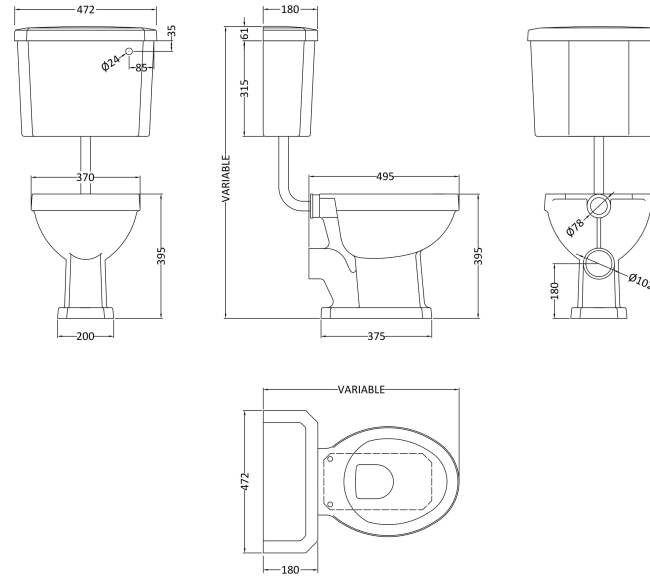

Sales Code: Cct001

Description: Carlton Low Level Wc & Flush Pipe Kit

Packaging Details

Barcode: 5056211820062

Sales Code: NCS870

Description: High/Low Level Pan (Excluding Seat)

Product Dimensions

Height (mm):	395
Width (mm):	370
Depth (mm):	495
Nett Weight (kg):	15.61

Packaging Dimensions

Height (mm):	425
Width (mm):	525
Depth (mm):	430
Gross Weight (kg):	16.5

Packaging Data

Box Colour:	Brown Cardboard Box - Printed
Box Qty:	1
Label Size:	100 x 50
Label Colour:	Not Applicable
Label Qty:	0

Outer Box Dimensions (If Applicable)

Height (mm):	
Width (mm):	
Depth (mm):	
Gross Weight (kg):	
Barcode:	5055369040131

Product Details

Country of Origin:	China
Fitting Instruction:	No
Certification: CE & UKCA:	N/A
WRAS:	N/A
WRAS No:	N/A
Product Material:	Vitreous China
Fixing Supplied:	No

Sales Code: NCS871

Description: Low Level Cistern Ceramic Lever Ftgs

Product Dimensions

Height (mm):	362
Width (mm):	470
Depth (mm):	180
Nett Weight (kg):	14.5

Packaging Dimensions

Height (mm):	316
Width (mm):	168
Depth (mm):	455
Gross Weight (kg):	16.5