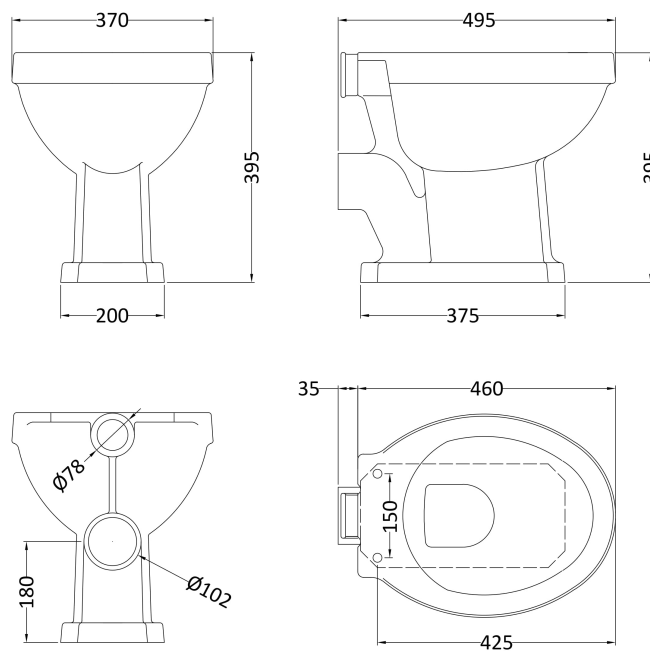

Sales Code: Cct001

Description: Carlton Low Level Wc & Flush Pipe Kit

Packaging Details

Barcode: 5056211820062

Sales Code: NCS870

Description: High/Low Level Pan (Excluding Seat)

Product Dimensions

Height (mm):	395
Width (mm):	370
Depth (mm):	495
Nett Weight (kg):	15.61

Packaging Dimensions

Height (mm):	425
Width (mm):	525
Depth (mm):	430
Gross Weight (kg):	16.5

Packaging Data

Box Colour:	Brown Cardboard Box - Printed
Box Qty:	1
Label Size:	100 x 50
Label Colour:	Not Applicable
Label Qty:	0

Outer Box Dimensions (If Applicable)

Height (mm):	
Width (mm):	
Depth (mm):	
Gross Weight (kg):	
Barcode:	5055369040131

Product Details

Country of Origin:	China
Fitting Instruction:	No
Certification: CE & UKCA:	N/A
WRAS:	N/A
WRAS No:	N/A
Product Material:	Vitreous China
Fixing Supplied:	No

Sales Code: NCS871

Description: Low Level Cistern Ceramic Lever Ftgs

Product Dimensions

Height (mm):	362
Width (mm):	470
Depth (mm):	180
Nett Weight (kg):	14.5

Packaging Dimensions

Height (mm):	316
Width (mm):	168
Depth (mm):	455
Gross Weight (kg):	16.5