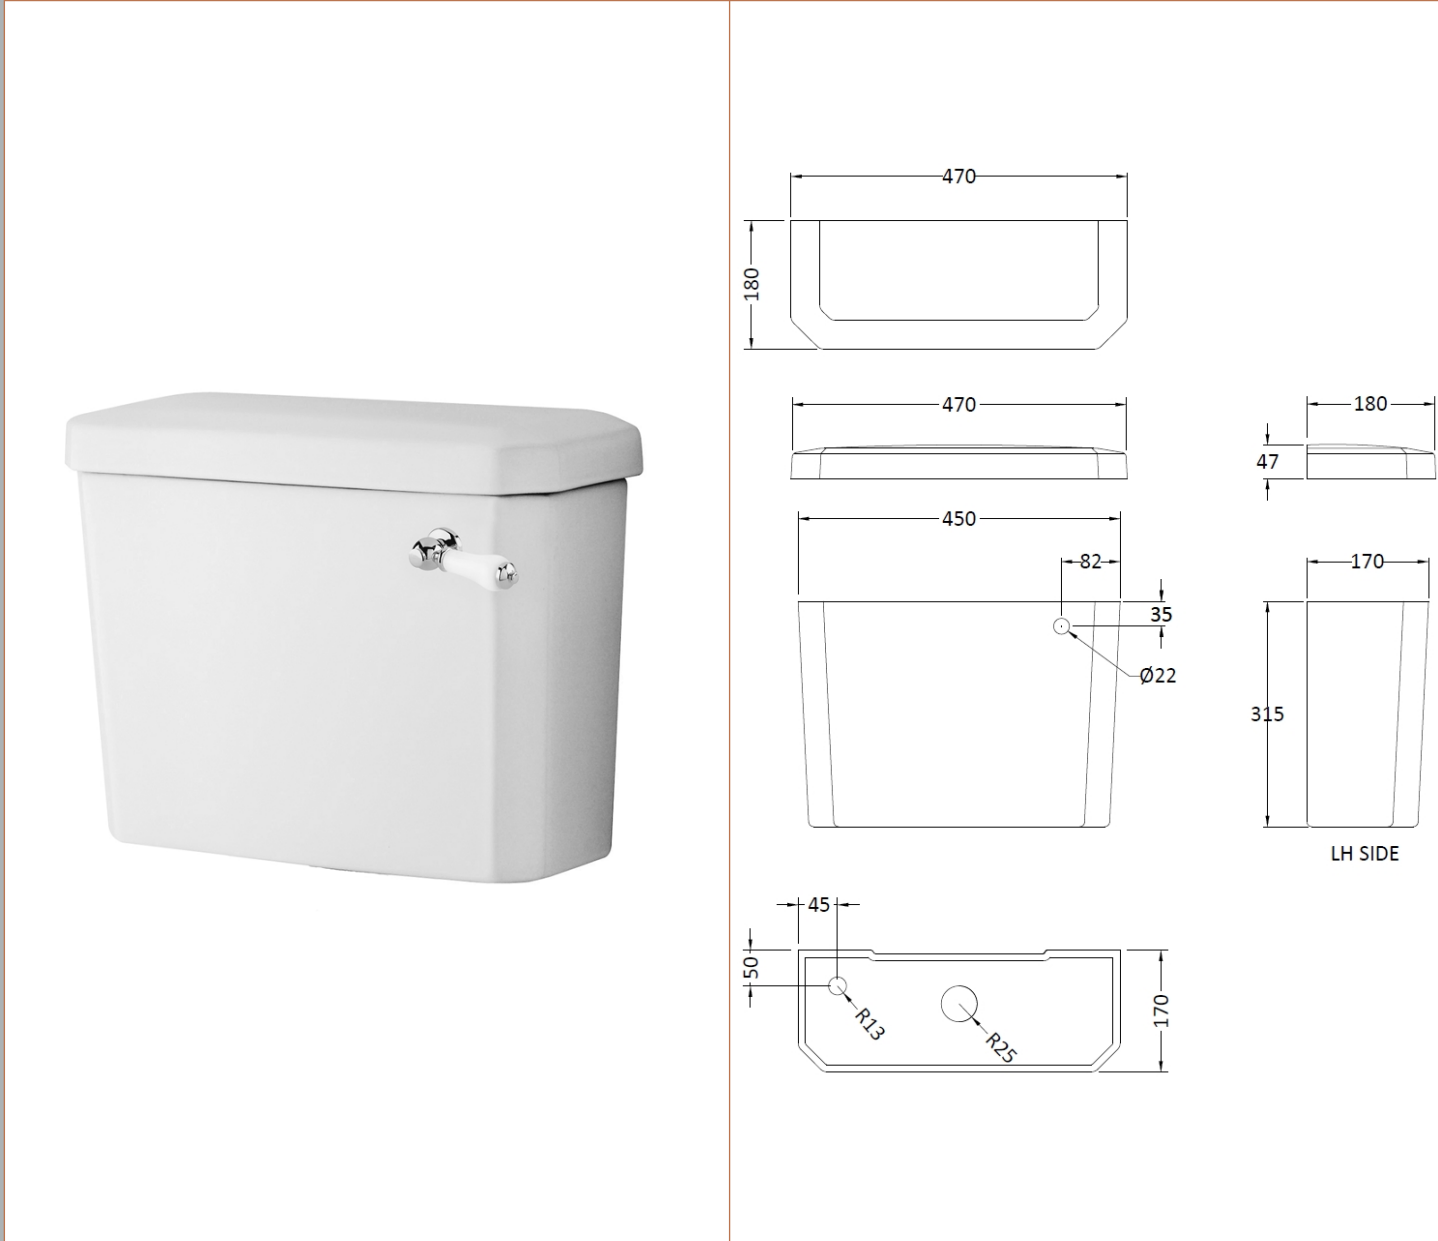

Sales Code: Cct001

Description: Carlton Low Level Wc & Flush Pipe Kit

Packaging Details

Barcode: 5056211820062

Sales Code: NCS870

Description: High/Low Level Pan (Excluding Seat)

Product Dimensions

Height (mm):	395
Width (mm):	370
Depth (mm):	495
Nett Weight (kg):	15.61

Packaging Dimensions

Height (mm):	425
Width (mm):	525
Depth (mm):	430
Gross Weight (kg):	16.5

Packaging Data

Box Colour:	Brown Cardboard Box - Printed
Box Qty:	1
Label Size:	100 x 50
Label Colour:	Not Applicable
Label Qty:	0

Outer Box Dimensions (If Applicable)

Height (mm):	
Width (mm):	
Depth (mm):	
Gross Weight (kg):	
Barcode:	5055369040131

Product Details

Country of Origin:	China
Fitting Instruction:	No
Certification: CE & UKCA:	N/A
WRAS:	N/A
WRAS No:	N/A
Product Material:	Vitreous China
Fixing Supplied:	No

Sales Code: NCS871

Description: Low Level Cistern Ceramic Lever Ftgs

Product Dimensions

Height (mm):	362
Width (mm):	470
Depth (mm):	180
Nett Weight (kg):	14.5

Packaging Dimensions

Height (mm):	316
Width (mm):	168
Depth (mm):	455
Gross Weight (kg):	16.5