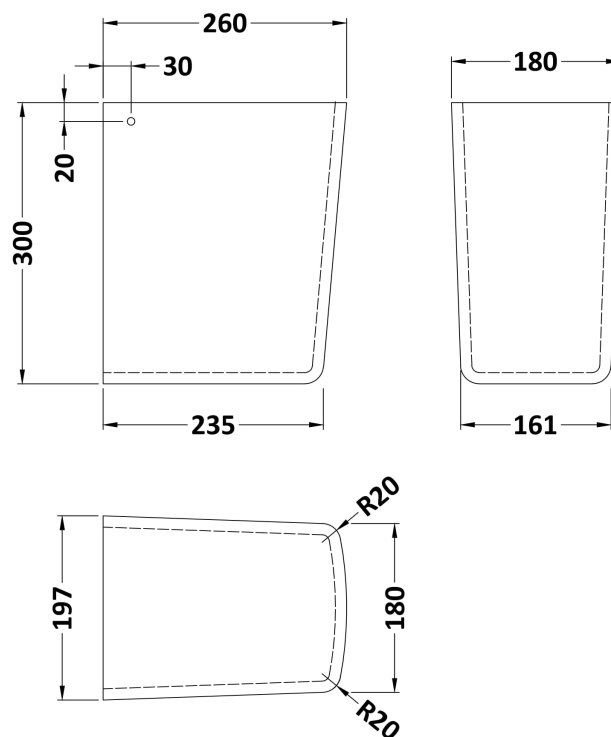

### Product Dimensions

Height (mm):	183
Width (mm):	520
Depth (mm):	420
Nett Weight (kg):	15.8

### Packaging Dimensions

Height (mm):	205
Width (mm):	530
Depth (mm):	440
Gross Weight (kg):	16

### Outer Box Dimensions (If Applicable)

Height (mm):	
Width (mm):	
Depth (mm):	
Gross Weight (kg):	
Barcode:	5060272826093

### Product Dimensions

Height (mm):	300
Width (mm):	197
Depth (mm):	260
Nett Weight (kg):	7.6