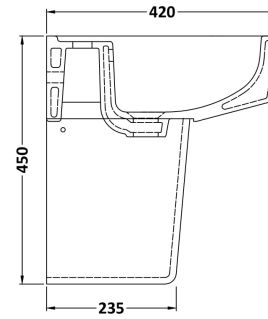

Sales Code: Cbl011

Description: Bliss 520mm Basin & Semi Pedestal

Packaging Details

Barcode: 5055275867747