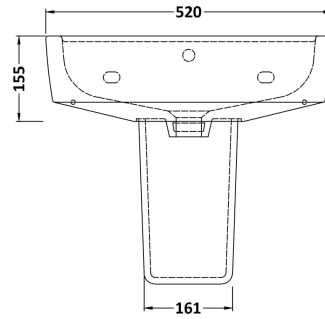

Sales Code: Cbl011

Description: Bliss 520mm Basin & Semi Pedestal

Packaging Details

Barcode: 5055275867747