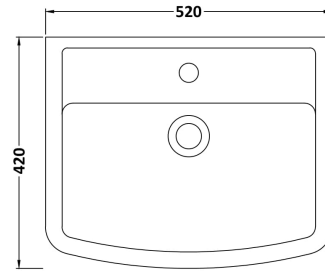

Sales Code: Cbl011

Description: Bliss 520mm Basin & Semi Pedestal

Packaging Details

Barcode: 5055275867747