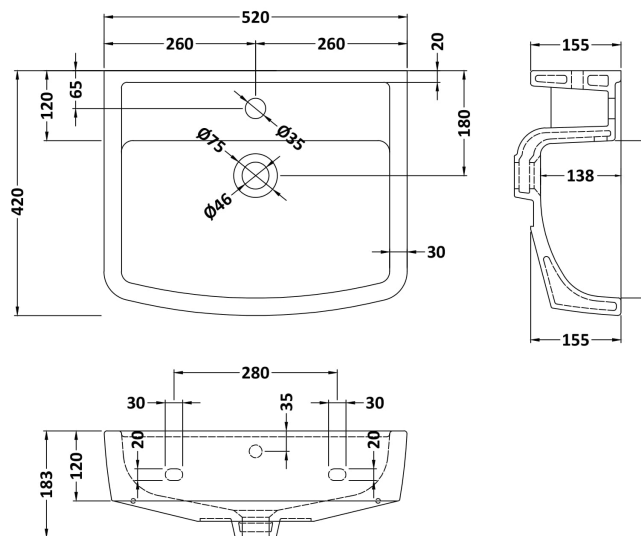

### Product Dimensions

Height (mm):	183
Width (mm):	520
Depth (mm):	420
Nett Weight (kg):	15.8

### Packaging Dimensions

Height (mm):	205
Width (mm):	530
Depth (mm):	440
Gross Weight (kg):	16

### Product Dimensions

Height (mm):	300
Width (mm):	197
Depth (mm):	260
Nett Weight (kg):	7.6

### Packaging Dimensions

Height (mm):	315
Width (mm):	220
Depth (mm):	275
Gross Weight (kg):	7.8