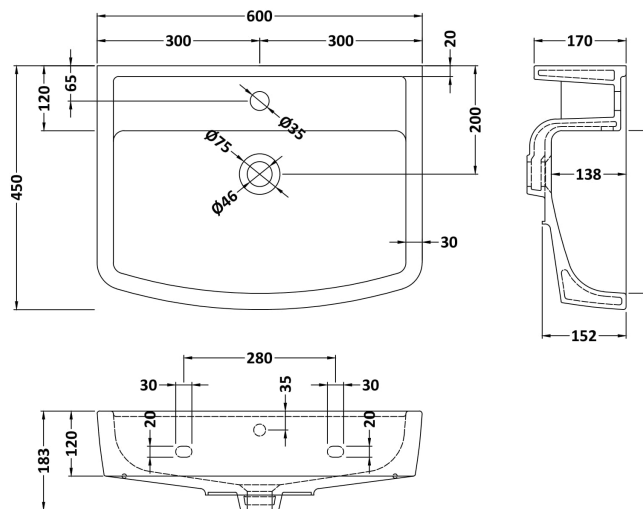

Sales Code: Cbl010

Description: Bliss 600mm Basin & Pedestal

Packaging Details

Barcode: 5055275867761

Sales Code: NCH102

Description: Esq Square 600mm Basin 1T/H

Product Dimensions

Height (mm):	183
Width (mm):	600
Depth (mm):	450
Nett Weight (kg):	16.6

Packaging Dimensions

Height (mm):	205
Width (mm):	615
Depth (mm):	475
Gross Weight (kg):	17.3

Packaging Data

Box Colour:	Brown Cardboard Box - Printed
Box Qty:	1
Label Size:	100 x 50
Label Colour:	Not Applicable
Label Qty:	0

Outer Box Dimensions (If Applicable)

Height (mm):	
Width (mm):	
Depth (mm):	
Gross Weight (kg):	
Barcode:	5055275828823

Product Details

Country of Origin:	China
Fitting Instruction:	No
Certification: CE & UKCA:	No WRAS: N/A WRAS No: N/A
Product Material:	Vitreous China
Fixing Supplied:	No

Sales Code: NCH103

Description: Esq Square Pedestal

Product Dimensions

Height (mm):	670
Width (mm):	180
Depth (mm):	155
Nett Weight (kg):	10

Packaging Dimensions

Height (mm):	180
Width (mm):	695
Depth (mm):	205
Gross Weight (kg):	10.5