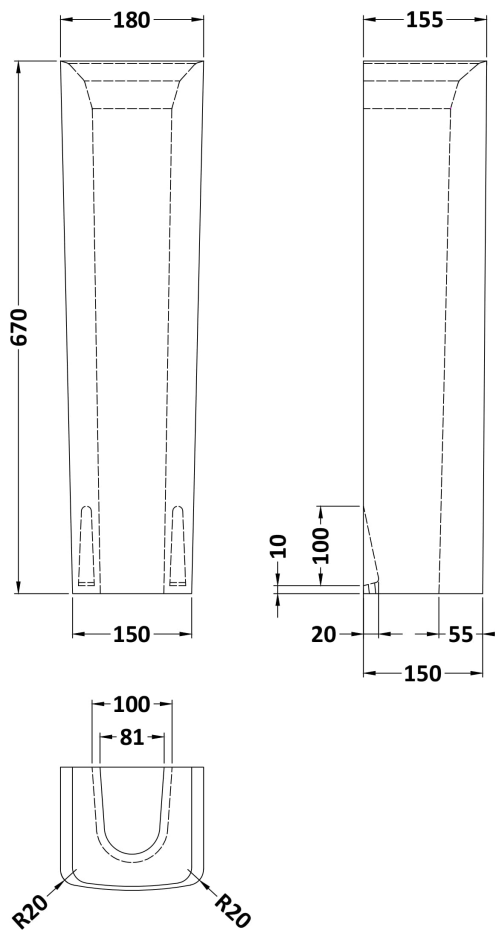

Sales Code: Cbl010

Description: Bliss 600mm Basin & Pedestal

Packaging Details

Barcode: 5055275867761

Sales Code: NCH102

Description: Esq Square 600mm Basin 1T/H

Product Dimensions

Height (mm):	183
Width (mm):	600
Depth (mm):	450
Nett Weight (kg):	16.6

Packaging Dimensions

Height (mm):	205
Width (mm):	615
Depth (mm):	475
Gross Weight (kg):	17.3

Packaging Data

Box Colour:	Brown Cardboard Box - Printed
Box Qty:	1
Label Size:	100 x 50
Label Colour:	Not Applicable
Label Qty:	0

Outer Box Dimensions (If Applicable)

Height (mm):	
Width (mm):	
Depth (mm):	
Gross Weight (kg):	
Barcode:	5055275828823

Product Details

Country of Origin:	China
Fitting Instruction:	No
Certification: CE & UKCA:	No WRAS: N/A WRAS No: N/A
Product Material:	Vitreous China
Fixing Supplied:	No

Sales Code: NCH103

Description: Esq Square Pedestal

Product Dimensions

Height (mm):	670
Width (mm):	180
Depth (mm):	155
Nett Weight (kg):	10

Packaging Dimensions

Height (mm):	180
Width (mm):	695
Depth (mm):	205
Gross Weight (kg):	10.5