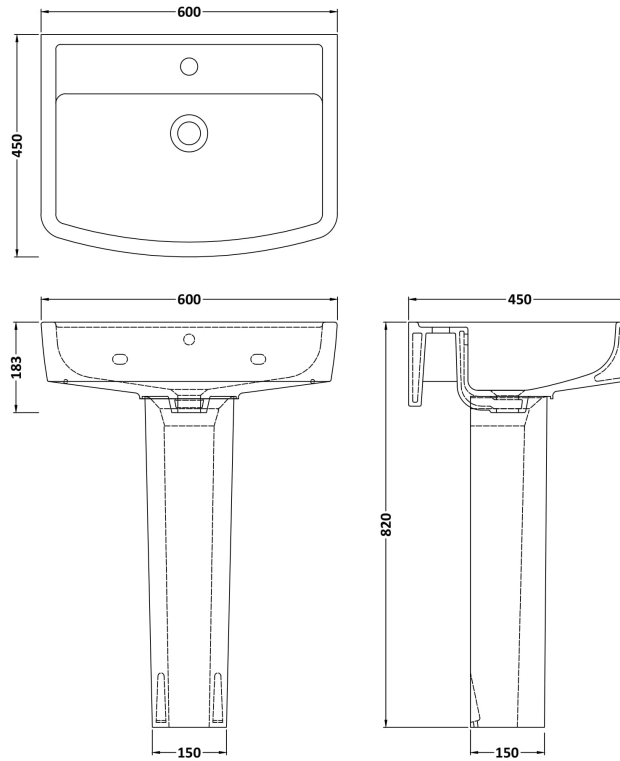

Sales Code: Cbl010

Description: Bliss 600mm Basin & Pedestal

Packaging Details

Barcode: 5055275867761

Sales Code: NCH102

Description: Esq Square 600mm Basin 1T/H

Product Dimensions

Height (mm):	183
Width (mm):	600
Depth (mm):	450
Nett Weight (kg):	16.6

Packaging Dimensions

Height (mm):	205
Width (mm):	615
Depth (mm):	475
Gross Weight (kg):	17.3

Packaging Data

Box Colour:	Brown Cardboard Box - Printed
Box Qty:	1
Label Size:	100 x 50
Label Colour:	Not Applicable
Label Qty:	0

Outer Box Dimensions (If Applicable)

Height (mm):	
Width (mm):	
Depth (mm):	
Gross Weight (kg):	
Barcode:	5055275828823

Product Details

Country of Origin:	China
Fitting Instruction:	No
Certification: CE & UKCA:	No WRAS: N/A WRAS No: N/A
Product Material:	Vitreous China
Fixing Supplied:	No

Sales Code: NCH103

Description: Esq Square Pedestal

Product Dimensions

Height (mm):	670
Width (mm):	180
Depth (mm):	155
Nett Weight (kg):	10

Packaging Dimensions

Height (mm):	180
Width (mm):	695
Depth (mm):	205
Gross Weight (kg):	10.5