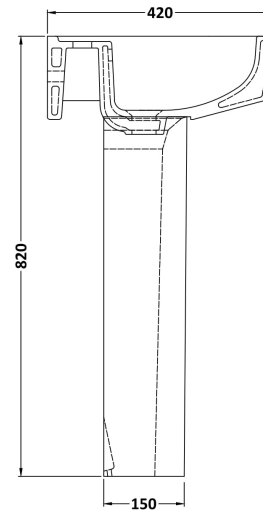

Sales Code: Cbl009

Description: Bliss 520mm Basin & Pedestal

Packaging Details

Barcode: 5055275867754

Sales Code: NCH103

Description: Esq Square Pedestal

Product Dimensions

Height (mm):	670
Width (mm):	180
Depth (mm):	155
Nett Weight (kg):	10

Packaging Dimensions

Height (mm):	180
Width (mm):	695
Depth (mm):	205
Gross Weight (kg):	10.5

Packaging Data

Box Colour:	Brown Cardboard Box - Printed
Box Qty:	1
Label Size:	100 x 50
Label Colour:	Not Applicable
Label Qty:	0

Outer Box Dimensions (If Applicable)

Height (mm):	
Width (mm):	
Depth (mm):	
Gross Weight (kg):	
Barcode:	5055369022526

Product Details

Country of Origin:	China
Fitting Instruction:	No
Certification: CE & UKCA:	N/A
WRAS:	N/A
WRAS No:	N/A
Product Material:	Vitreous China
Fixing Supplied:	No

Sales Code: NCH105

Description: Esq Square 520mm Basin 1T/H

Product Dimensions

Height (mm):	183
Width (mm):	520
Depth (mm):	420
Nett Weight (kg):	15.8

Packaging Dimensions

Height (mm):	205
Width (mm):	530
Depth (mm):	440
Gross Weight (kg):	16