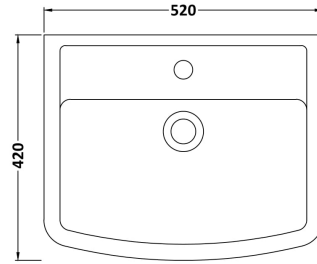

Sales Code: Cbl009

Description: Bliss 520mm Basin & Pedestal

Packaging Details

Barcode: 5055275867754

Sales Code: NCH103

Description: Esq Square Pedestal

Product Dimensions

Height (mm):	670
Width (mm):	180
Depth (mm):	155
Nett Weight (kg):	10

Packaging Dimensions

Height (mm):	180
Width (mm):	695
Depth (mm):	205
Gross Weight (kg):	10.5

Packaging Data

Box Colour:	Brown Cardboard Box - Printed
Box Qty:	1
Label Size:	100 x 50
Label Colour:	Not Applicable
Label Qty:	0

Outer Box Dimensions (If Applicable)

Height (mm):	
Width (mm):	
Depth (mm):	
Gross Weight (kg):	
Barcode:	5055369022526

Product Details

Country of Origin:	China
Fitting Instruction:	No
Certification: CE & UKCA:	N/A
WRAS:	N/A
WRAS No:	N/A
Product Material:	Vitreous China
Fixing Supplied:	No

Sales Code: NCH105

Description: Esq Square 520mm Basin 1T/H

Product Dimensions

Height (mm):	183
Width (mm):	520
Depth (mm):	420
Nett Weight (kg):	15.8

Packaging Dimensions

Height (mm):	205
Width (mm):	530
Depth (mm):	440
Gross Weight (kg):	16