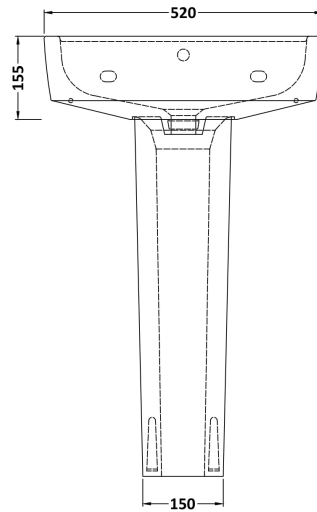

Sales Code: Cbl009

Description: Bliss 520mm Basin & Pedestal

Packaging Details

Barcode: 5055275867754

Sales Code: NCH103

Description: Esq Square Pedestal

Product Dimensions

Height (mm):	670
Width (mm):	180
Depth (mm):	155
Nett Weight (kg):	10

Packaging Dimensions

Height (mm):	180
Width (mm):	695
Depth (mm):	205
Gross Weight (kg):	10.5

Packaging Data

Box Colour:	Brown Cardboard Box - Printed
Box Qty:	1
Label Size:	100 x 50
Label Colour:	Not Applicable
Label Qty:	0

Outer Box Dimensions (If Applicable)

Height (mm):	
Width (mm):	
Depth (mm):	
Gross Weight (kg):	
Barcode:	5055369022526

Product Details

Country of Origin:	China
Fitting Instruction:	No
Certification: CE & UKCA:	N/A
WRAS:	N/A
WRAS No:	N/A
Product Material:	Vitreous China
Fixing Supplied:	No

Sales Code: NCH105

Description: Esq Square 520mm Basin 1T/H

Product Dimensions

Height (mm):	183
Width (mm):	520
Depth (mm):	420
Nett Weight (kg):	15.8

Packaging Dimensions

Height (mm):	205
Width (mm):	530
Depth (mm):	440
Gross Weight (kg):	16