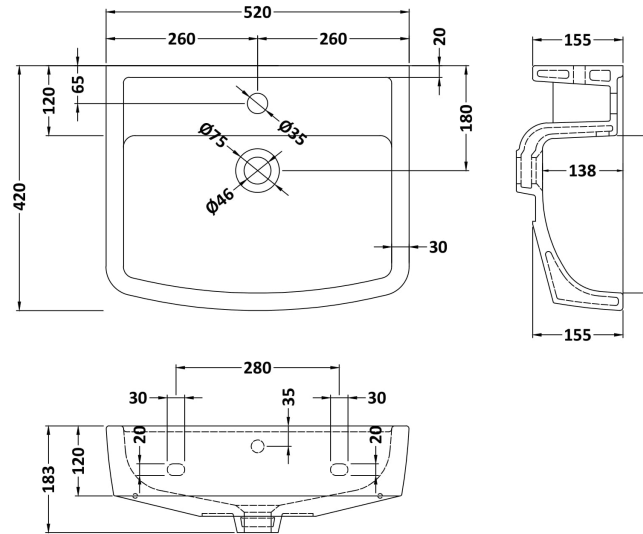

Sales Code: Cbl009

Description: Bliss 520mm Basin & Pedestal

Packaging Details

Barcode: 5055275867754

Sales Code: NCH103

Description: Esq Square Pedestal

Product Dimensions

Height (mm):	670
Width (mm):	180
Depth (mm):	155
Nett Weight (kg):	10

Packaging Dimensions

Height (mm):	180
Width (mm):	695
Depth (mm):	205
Gross Weight (kg):	10.5

Packaging Data

Box Colour:	Brown Cardboard Box - Printed
Box Qty:	1
Label Size:	100 x 50
Label Colour:	Not Applicable
Label Qty:	0

Outer Box Dimensions (If Applicable)

Height (mm):	
Width (mm):	
Depth (mm):	
Gross Weight (kg):	
Barcode:	5055369022526

Product Details

Country of Origin:	China
Fitting Instruction:	No
Certification: CE & UKCA:	N/A
WRAS:	N/A
WRAS No:	N/A
Product Material:	Vitreous China
Fixing Supplied:	No

Sales Code: NCH105

Description: Esq Square 520mm Basin 1T/H

Product Dimensions

Height (mm):	183
Width (mm):	520
Depth (mm):	420
Nett Weight (kg):	15.8

Packaging Dimensions

Height (mm):	205
Width (mm):	530
Depth (mm):	440
Gross Weight (kg):	16