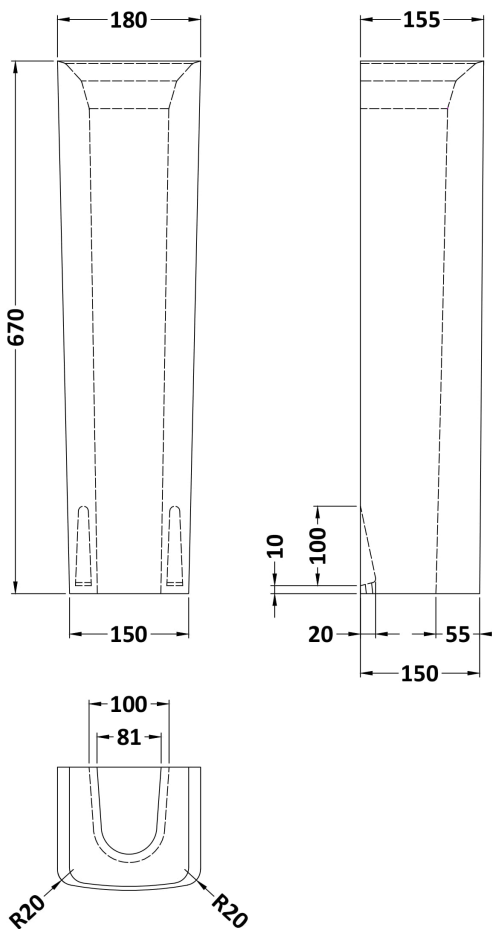

Sales Code: Cbl009

Description: Bliss 520mm Basin & Pedestal

Packaging Details

Barcode: 5055275867754

Sales Code: NCH103

Description: Esq Square Pedestal

Product Dimensions

Height (mm):	670
Width (mm):	180
Depth (mm):	155
Nett Weight (kg):	10

Packaging Dimensions

Height (mm):	180
Width (mm):	695
Depth (mm):	205
Gross Weight (kg):	10.5

Packaging Data

Box Colour:	Brown Cardboard Box - Printed
Box Qty:	1
Label Size:	100 x 50
Label Colour:	Not Applicable
Label Qty:	0

Outer Box Dimensions (If Applicable)

Height (mm):	
Width (mm):	
Depth (mm):	
Gross Weight (kg):	
Barcode:	5055369022526

Product Details

Country of Origin:	China
Fitting Instruction:	No
Certification: CE & UKCA:	N/A
WRAS:	N/A
WRAS No:	N/A
Product Material:	Vitreous China
Fixing Supplied:	No

Sales Code: NCH105

Description: Esq Square 520mm Basin 1T/H

Product Dimensions

Height (mm):	183
Width (mm):	520
Depth (mm):	420
Nett Weight (kg):	15.8

Packaging Dimensions

Height (mm):	205
Width (mm):	530
Depth (mm):	440
Gross Weight (kg):	16