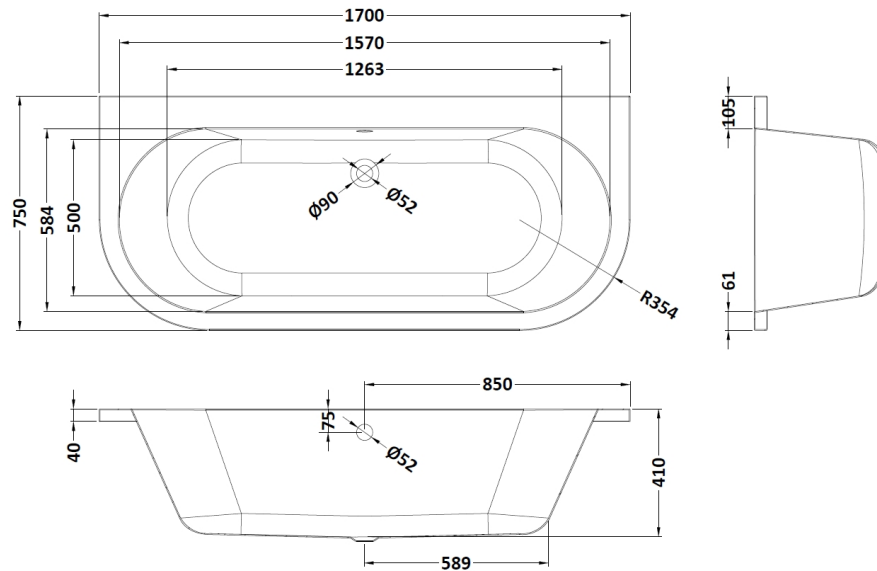

### Packaging Details

Barcode: 5055369067503

**Sales Code:** PAN136

**Description:** Back To Wall Bath Panel

**Product Dimensions**

Length (mm):	1700
Width (mm):	800
Depth (mm):	535
Nett Weight (kg):	7.8

**Packaging Dimensions**

Length (mm):	1700
Width (mm):	750
Depth (mm):	560
Gross Weight (kg):	7.8

**Packaging Data**

Box Colour:	Polybagged With End Caps
Box Qty:	1
Label Size:	192 x 38
Label Colour:	White Label
Label Qty:	1

**Outer Box Dimensions (If Applicable)**

Length (mm):	
Width (mm):	
Height (mm):	
Gross Weight (kg):	
Barcode:	5055275893517

**Product Details**

Country of Origin:	Poland
Fitting Instruction:	No
Certification:	FSC: N/A CE & UKCA: N/A
Material Colour Reference:	European White
Product Material:	Acrylic
Material Thickness:	4mm
Volume (Ltr):	N/A
Displaced Capacity:	0L
Leg Set Included:	Not Applicable
Waste Included:	Not Applicable
Drilled/Undrilled:	Not Applicable
Includes Grips:	Not Applicable
Embossed:	No
No of Tapholes:	Not Applicable
Anti-Slip:	Not Applicable

### Packaging Dimensions

Length (mm):	1700
Width (mm):	800
Depth (mm):	390
Gross Weight (kg):	25