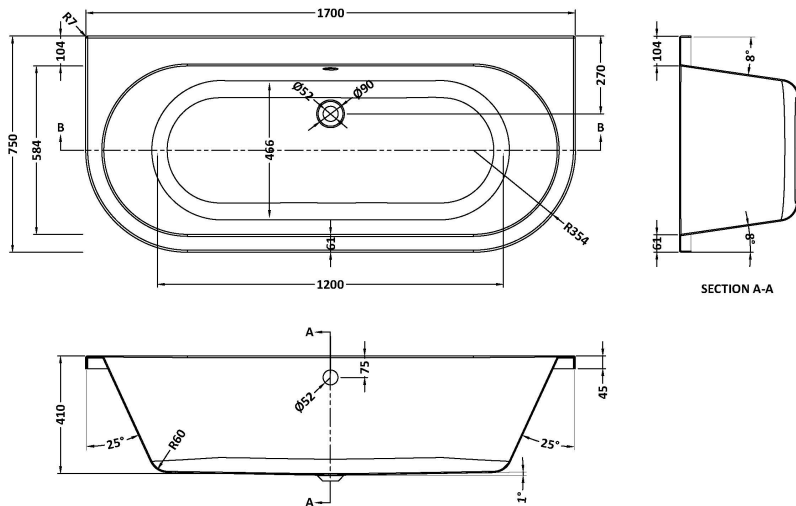

Length (mm):	1700
Width (mm):	750
Depth (mm):	560
Gross Weight (kg):	7.8

**Packaging Data**

Box Colour:	Polybagged With End Caps
Box Qty:	1
Label Size:	192 x 38
Label Colour:	White Label
Label Qty:	1

**Outer Box Dimensions (If Applicable)**

Length (mm):	
Width (mm):	
Height (mm):	
Gross Weight (kg):	
Barcode:	5055275893517

**Product Details**

Country of Origin:	Poland
Fitting Instruction:	No
Certification:	FSC: N/A CE & UKCA: N/A
Material Colour Reference:	European White
Product Material:	Acrylic
Material Thickness:	4mm
Volume (Ltr):	N/A
Displaced Capacity:	0L
Leg Set Included:	Not Applicable
Waste Included:	Not Applicable
Drilled/Undrilled:	Not Applicable
Includes Grips:	Not Applicable
Embossed:	No
No of Tapholes:	Not Applicable
Anti-Slip:	Not Applicable

### Product Dimensions

Length (mm):	0
Width (mm):	0
Depth (mm):	0
Nett Weight (kg):	24

### Packaging Dimensions

Length (mm):	1700
Width (mm):	800
Depth (mm):	390
Gross Weight (kg):	25