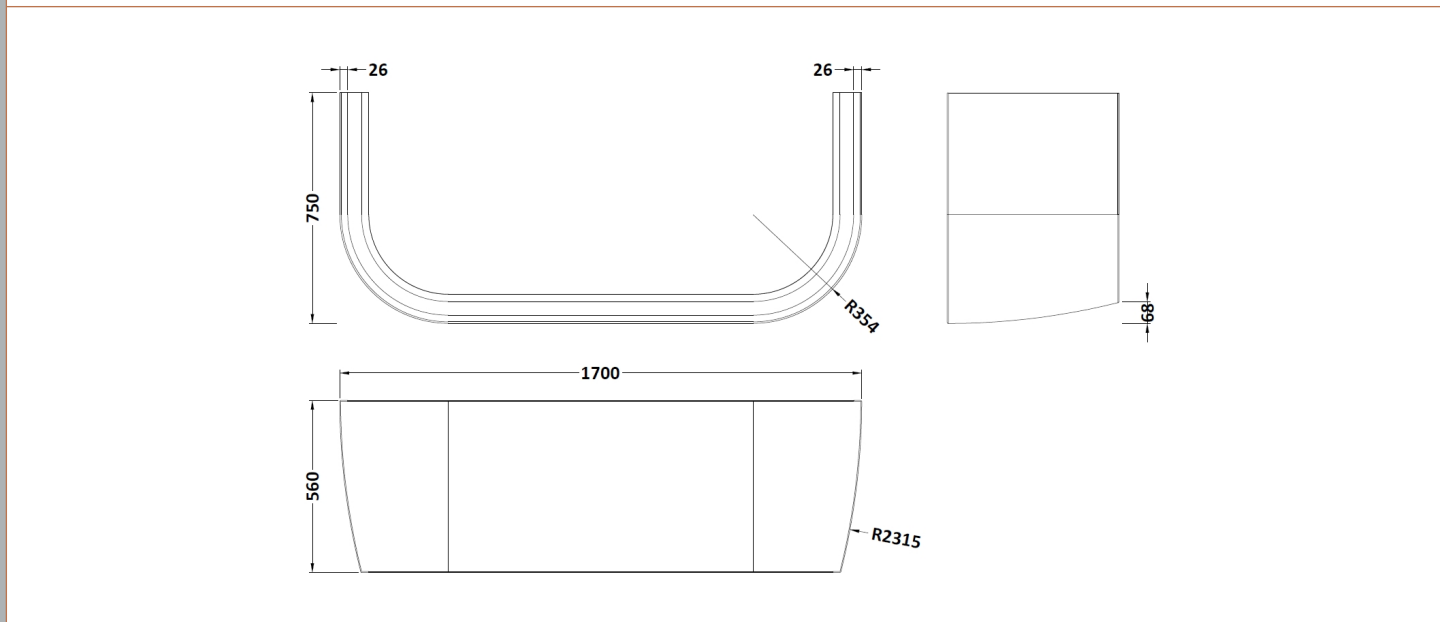

### Packaging Details

Barcode: 5055369067503

**Sales Code:** PAN136

**Description:** Back To Wall Bath Panel

**Product Dimensions**

Length (mm):	1700
Width (mm):	800
Depth (mm):	535
Nett Weight (kg):	7.8

**Packaging Dimensions**

Length (mm):	1700
Width (mm):	750
Depth (mm):	560
Gross Weight (kg):	7.8

**Packaging Data**

Box Colour:	Polybagged With End Caps
Box Qty:	1
Label Size:	192 x 38
Label Colour:	White Label
Label Qty:	1

**Outer Box Dimensions (If Applicable)**

Length (mm):	
Width (mm):	
Height (mm):	
Gross Weight (kg):	
Barcode:	5055275893517

**Product Details**

Country of Origin:	Poland
Fitting Instruction:	No
Certification:	FSC: N/A CE & UKCA: N/A
Material Colour Reference:	European White
Product Material:	Acrylic
Material Thickness:	4mm
Volume (Ltr):	N/A
Displaced Capacity:	0L
Leg Set Included:	Not Applicable
Waste Included:	Not Applicable
Drilled/Undrilled:	Not Applicable
Includes Grips:	Not Applicable
Embossed:	No
No of Tapholes:	Not Applicable
Anti-Slip:	Not Applicable

### Packaging Dimensions

Length (mm):	1700
Width (mm):	800
Depth (mm):	390
Gross Weight (kg):	25