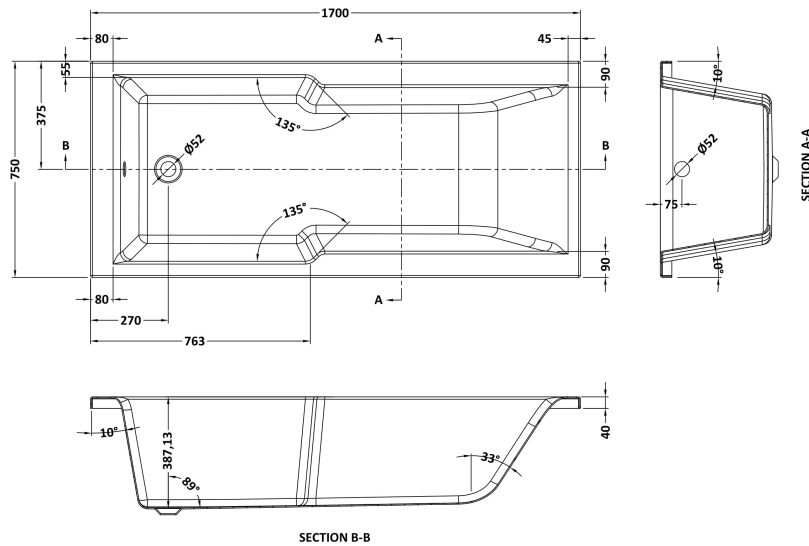

### Product Dimensions

|                   |    |
|-------------------|----|
| Length (mm):      | 0  |
| Width (mm):       | 0  |
| Depth (mm):       | 0  |
| Nett Weight (kg): | 18 |

### Packaging Dimensions

|                    |      |
|--------------------|------|
| Length (mm):       | 1770 |
| Width (mm):        | 760  |
| Depth (mm):        | 410  |
| Gross Weight (kg): | 18   |

### Outer Box Dimensions (If Applicable)

|                    |               |
|--------------------|---------------|
| Length (mm):       |               |
| Width (mm):        |               |
| Height (mm):       |               |
| Gross Weight (kg): |               |
| Barcode:           | 5056462687995 |

### Product Details

|                            |                         |
|----------------------------|-------------------------|
| Country of Origin:         | Egypt                   |
| Fitting Instruction:       | Yes                     |
| Certification:             | FSC: CE & UKCA:         |
| Material Colour Reference: | European White          |
| Product Material:          | Acrylic With Eternalite |
| Material Thickness:        | 4mm                     |
| Volume (Ltr):              | 190L                    |
| Displaced Capacity:        | 120L                    |
| Leg Set Included:          | Legset Included         |
| Waste Included:            | Waste Not Included      |
| Drilled/Undrilled:         | Undrilled For Taps      |
| Includes Grips:            | No Grips Supplied       |
| Embossed:                  | No                      |
| No of Tapholes:            | None                    |
| Anti-Slip:                 | No                      |