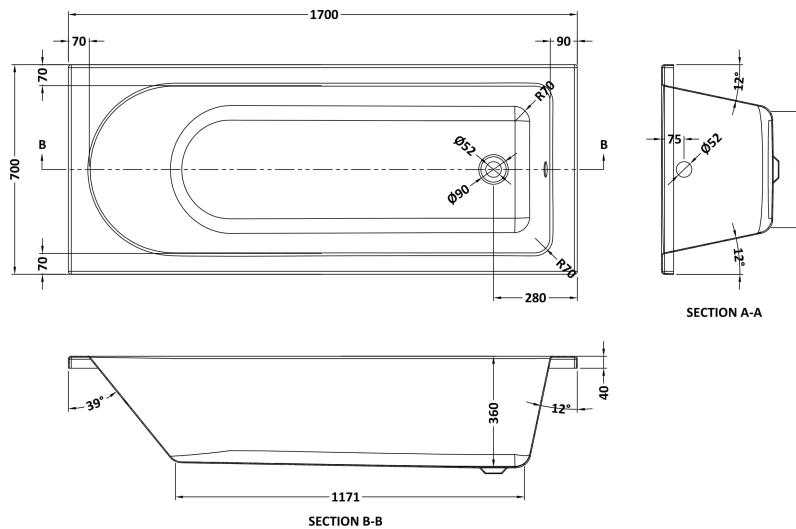

Sales Code: BMON013

Description: Round Se Bath & Leg Set 1700X700 EI

Product Dimensions

Length (mm):	0
Width (mm):	0
Depth (mm):	0
Nett Weight (kg):	24

Packaging Dimensions

Length (mm):	1770
Width (mm):	710
Depth (mm):	400
Gross Weight (kg):	24

Packaging Data

Box Colour:	Brown Cardboard Sleeve
Box Qty:	0
Label Size:	0 x 0
Label Colour:	White Label
Label Qty:	0

Outer Box Dimensions (If Applicable)

Length (mm):	
Width (mm):	
Height (mm):	
Gross Weight (kg):	
Barcode:	5055369060931

Product Details

Country of Origin:	Egypt
Fitting Instruction:	Yes
Certification:	FSC: CE & UKCA:
Material Colour Reference:	European White
Product Material:	Acrylic With Eternalite
Material Thickness:	4mm
Volume (Ltr):	150L
Displaced Capacity:	80L
Leg Set Included:	Legset Included
Waste Included:	Waste Not Included
Drilled/Undrilled:	Undrilled For Taps
Includes Grips:	No Grips Supplied
Embossed:	No
No of Tapholes:	None
Anti-Slip:	No