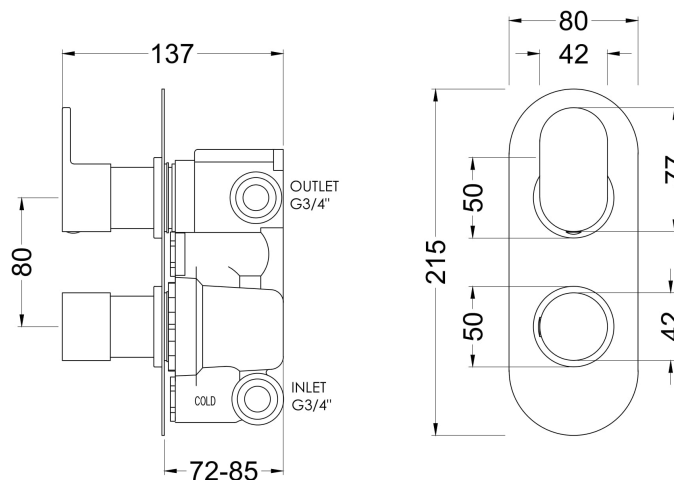

Sales Code: BINTW02

Description: Binsey Twin Thermostatic Valve W/Div

Product Dimensions

Length (mm):	
Width (mm):	80
Height (mm):	215
Depth (mm):	136
Nett Weight (kg):	2.9

Packaging Dimensions

Length (mm):	250
Width (mm):	240
Height (mm):	110
Gross Weight (kg):	2.9

Packaging Data

Box Colour:	White Cardboard Box
Box Qty:	1
Label Size:	100 x 50
Label Colour:	White Label
Label Qty:	1

Outer Box Dimensions (If Applicable)

Length (mm):	
Width (mm):	420
Height (mm):	500
Depth (mm):	270
Gross Weight (kg):	16
Barcode:	5056211898979

Product Details

Country of Origin:	United Kingdom
Fitting Instruction:	No
Product Material:	Brass/ABS
Mount Type:	Recessed, Wall
Outlet Elbow Supplied:	No
Easy Clean:	Not Applicable
Head Included:	No
Handset Included:	No
Body Jets Included:	No
No of Body Jets:	Not Applicable
Operating Pressure (bar):	0.5
Valve/Cartridge Type:	1/4 Turn Ceramic Disc
Flow Rates (L/min):	0.1 bar: N/A 0.5 bar: 13 1 bar: 17 2 bar: 24 3 bar: 27
TMV2 Approved:	No Approval No: N/A
TMV3 Approved:	No Approval No: N/A
WRAS Approved:	No Approval No: N/A
Head Function:	Not Applicable
Handset Function:	Not Applicable
Body Jet Info:	Not Applicable
Pipe Size:	22 mm (3/4" Bsp)
Pipe Centres:	N/A
Colour/Finish:	Chrome
Hose Included:	Not Applicable
No. of Outlets:	2