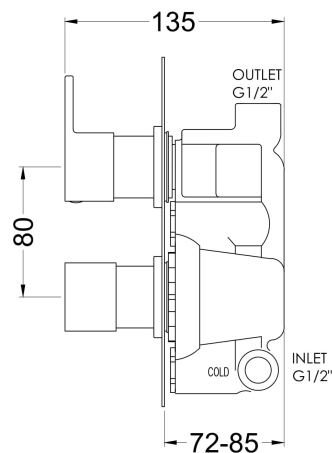

Sales Code: BINTW01

Description: Binsey Twin Thermostatic Valve

Product Dimensions

Length (mm):	
Width (mm):	80
Height (mm):	215
Depth (mm):	136
Nett Weight (kg):	2.57

Packaging Dimensions

Length (mm):	250
Width (mm):	240
Height (mm):	110
Gross Weight (kg):	2.57

Packaging Data

Box Colour:	White Cardboard Box
Box Qty:	1
Label Size:	100 x 50
Label Colour:	White Label
Label Qty:	1

Outer Box Dimensions (If Applicable)

Length (mm):	
Width (mm):	360
Height (mm):	500
Depth (mm):	280
Gross Weight (kg):	15
Barcode:	5056211898962

Product Details

Country of Origin:	United Kingdom
Fitting Instruction:	No
Product Material:	Brass/ABS
Mount Type:	Recessed, Wall
Outlet Elbow Supplied:	No
Easy Clean:	Not Applicable
Head Included:	No
Handset Included:	No
Body Jets Included:	Not Applicable
No of Body Jets:	Not Applicable
Operating Pressure (bar):	0.1
Valve/Cartridge Type:	1/4 Turn Ceramic Disc
Flow Rates (L/min):	0.1 bar: 5.5 0.5 bar: 14 1 bar: 20 2 bar: 29 3 bar: 44
TMV2 Approved:	No Approval No: N/A
TMV3 Approved:	No Approval No: N/A
WRAS Approved:	Yes Approval No: 2204707
Head Function:	Not Applicable
Handset Function:	Not Applicable
Body Jet Info:	Not Applicable
Pipe Size:	15 mm (1/2" Bsp)
Pipe Centres:	N/A
Colour/Finish:	Chrome
Hose Included:	Not Applicable
No. of Outlets:	1