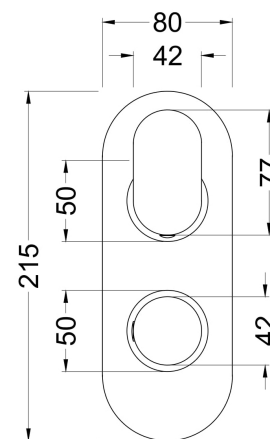

Sales Code: BINTW01

Description: Binsey Twin Thermostatic Valve

Product Dimensions

Length (mm):	
Width (mm):	80
Height (mm):	215
Depth (mm):	136
Nett Weight (kg):	2.57

Packaging Dimensions

Length (mm):	250
Width (mm):	240
Height (mm):	110
Gross Weight (kg):	2.57

Packaging Data

Box Colour:	White Cardboard Box
Box Qty:	1
Label Size:	100 x 50
Label Colour:	White Label
Label Qty:	1

Outer Box Dimensions (If Applicable)

Length (mm):	
Width (mm):	360
Height (mm):	500
Depth (mm):	280
Gross Weight (kg):	15
Barcode:	5056211898962

Product Details

Country of Origin:	United Kingdom
Fitting Instruction:	No
Product Material:	Brass/ABS
Mount Type:	Recessed, Wall
Outlet Elbow Supplied:	No
Easy Clean:	Not Applicable
Head Included:	No
Handset Included:	No
Body Jets Included:	Not Applicable
No of Body Jets:	Not Applicable
Operating Pressure (bar):	0.1
Valve/Cartridge Type:	1/4 Turn Ceramic Disc
Flow Rates (L/min):	0.1 bar: 5.5 0.5 bar: 14 1 bar: 20 2 bar: 29 3 bar: 44
TMV2 Approved:	No Approval No: N/A
TMV3 Approved:	No Approval No: N/A
WRAS Approved:	Yes Approval No: 2204707
Head Function:	Not Applicable
Handset Function:	Not Applicable
Body Jet Info:	Not Applicable
Pipe Size:	15 mm (1/2" Bsp)
Pipe Centres:	N/A
Colour/Finish:	Chrome
Hose Included:	Not Applicable
No. of Outlets:	1