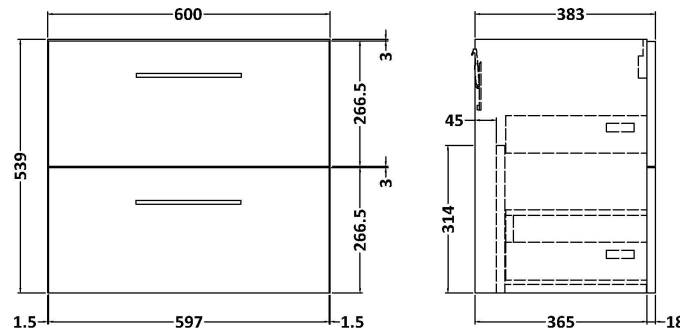

### Product Dimensions

Height (mm):	539
Width (mm):	600
Depth (mm):	383
Nett Weight (kg):	21.5

### Packaging Dimensions

Height (mm):	560
Width (mm):	620
Depth (mm):	405
Gross Weight (kg):	22

### Product Dimensions

Height (mm):	390
Width (mm):	1205
Depth (mm):	175
Nett Weight (kg):	27

### Packaging Dimensions

Height (mm):	205
Width (mm):	1270
Depth (mm):	510
Gross Weight (kg):	27