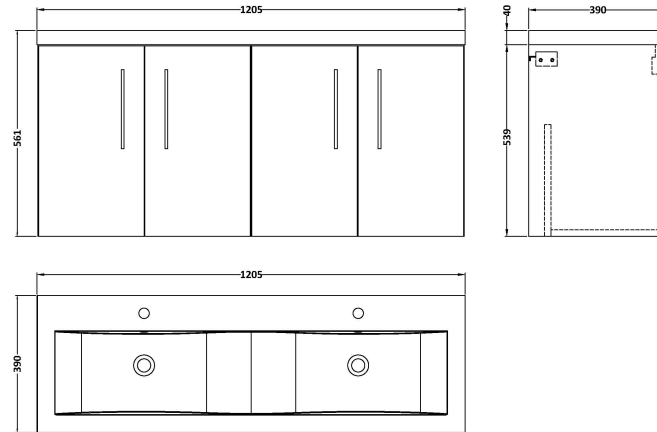

Sales Code: ARN123F

Description: 1200 Wh 4-Door Vanity & Double Basin

Packaging Details

Barcode: 5056462670072

Sales Code: NVF123

Description: 600 Wh 2-Door Unit (365 Deep)

Product Dimensions

Height (mm):	539
Width (mm):	600
Depth (mm):	383
Nett Weight (kg):	14.2

Packaging Dimensions

Height (mm):	560
Width (mm):	620
Depth (mm):	405
Gross Weight (kg):	14.7

Packaging Data

Box Colour:	Brown Cardboard Box - Printed
Box Qty:	0
Label Size:	0 x 0
Label Colour:	Not Applicable
Label Qty:	0

Outer Box Dimensions (If Applicable)

Height (mm):	
Width (mm):	
Depth (mm):	
Gross Weight (kg):	
Barcode:	5056462614380

Product Details

Country of Origin:	China
Fitting Instruction:	No
CE & UKCA:	N/A
FSC Certified Materials:	Yes
Colour:	Gloss White
Construction Method:	Cam & Wood Dowel
Construction Type:	Rigid
Cabinet Finish:	MFC Painted Gloss
Fascia Finish:	Mdf Painted Gloss
Cabinet Thickness (mm):	16
Fascia Thickness (mm):	18
Drawer Included:	No
Drawer Type:	Not Applicable
No of Shelves:	0
Hinge Type:	95 Degree Soft Close
Hinge Included:	Yes, Supplied
Adjustable Legs:	No, Not Required
Fixings Included:	Yes
Handle Style:	Contemporary
Waste Shroud:	No
Handle Included:	Yes, Supplied
Handle Type:	D-Shape

Sales Code: CBM424

Description: Double Ceramic Basin 1208X392

Product Dimensions

Height (mm):	0
Width (mm):	0
Depth (mm):	0
Nett Weight (kg):	27

Packaging Dimensions

Height (mm):	205
Width (mm):	1270
Depth (mm):	510
Gross Weight (kg):	27