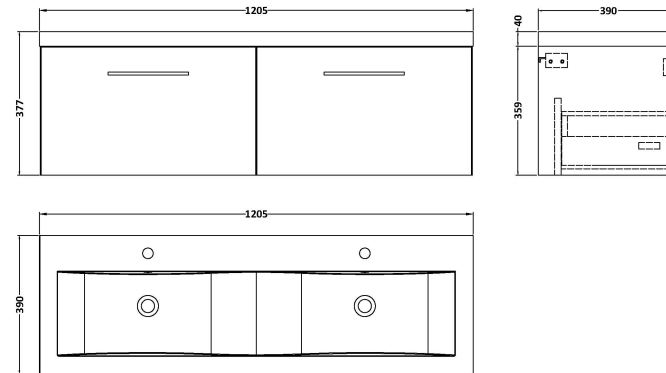

Sales Code: ARN122F

Description: 1200 Wh 2-Drawer Vanity & Double Basin

Packaging Details

Barcode: 5056462669861

Sales Code: NVF122

Description: 600 Single Drawer Unit (365 Deep)

Product Dimensions

Height (mm):	359
Width (mm):	600
Depth (mm):	383
Nett Weight (kg):	13

Packaging Dimensions

Height (mm):	391
Width (mm):	632
Depth (mm):	391
Gross Weight (kg):	13.5

Packaging Data

Box Colour:	Brown Cardboard Box - Printed
Box Qty:	0
Label Size:	0 x 0
Label Colour:	Not Applicable
Label Qty:	0

Outer Box Dimensions (If Applicable)

Height (mm):	
Width (mm):	
Depth (mm):	
Gross Weight (kg):	
Barcode:	5056462660783

Product Details

Country of Origin:	China
Fitting Instruction:	No
CE & UKCA:	N/A
FSC Certified Materials:	Yes
Colour:	Gloss White
Construction Method:	Cam & Wood Dowel
Construction Type:	Rigid
Cabinet Finish:	MFC Painted Gloss
Fascia Finish:	Mdf Painted Gloss
Cabinet Thickness (mm):	16
Fascia Thickness (mm):	18
Drawer Included:	Yes
Drawer Type:	80mm High Metal S/C Inc Galler
No of Shelves:	0
Hinge Type:	Not Applicable
Hinge Included:	Not Applicable
Adjustable Legs:	No, Not Required
Fixings Included:	Yes
Handle Style:	Contemporary
Waste Shroud:	Yes
Handle Included:	Yes, Supplied
Handle Type:	D-Shape

Sales Code: CBM424

Description: Double Ceramic Basin 1208X392

Product Dimensions

Height (mm):	390
Width (mm):	1205
Depth (mm):	175
Nett Weight (kg):	27

Packaging Dimensions

Height (mm):	205
Width (mm):	1270
Depth (mm):	510
Gross Weight (kg):	27