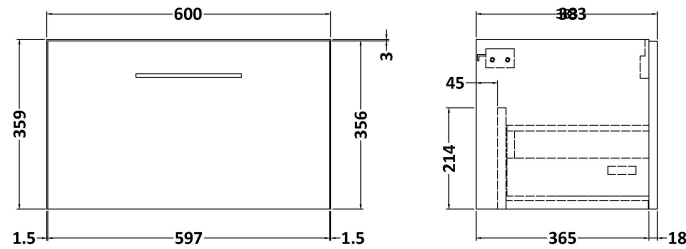

Sales Code: ARN122F

Description: 1200 Wh 2-Drawer Vanity & Double Basin

Packaging Details

Barcode: 5056462669861

Sales Code: NVF122

Description: 600 Single Drawer Unit (365 Deep)

Product Dimensions

Height (mm):	359
Width (mm):	600
Depth (mm):	383
Nett Weight (kg):	13

Packaging Dimensions

Height (mm):	391
Width (mm):	632
Depth (mm):	391
Gross Weight (kg):	13.5

Packaging Data

Box Colour:	Brown Cardboard Box - Printed
Box Qty:	0
Label Size:	0 x 0
Label Colour:	Not Applicable
Label Qty:	0

Sales Code: CBM424

Description: Double Ceramic Basin 1208X392

Product Dimensions

Height (mm):	390
Width (mm):	1205
Depth (mm):	175
Nett Weight (kg):	27

Packaging Dimensions

Height (mm):	205
Width (mm):	1270
Depth (mm):	510
Gross Weight (kg):	27

Packaging Data

Box Colour:	Brown Cardboard Box - Printed
Box Qty:	1
Label Size:	100 x 50
Label Colour:	White Label
Label Qty:	2

Outer Box Dimensions (If Applicable)

Height (mm):	
Width (mm):	
Depth (mm):	
Gross Weight (kg):	
Barcode:	5056211875826