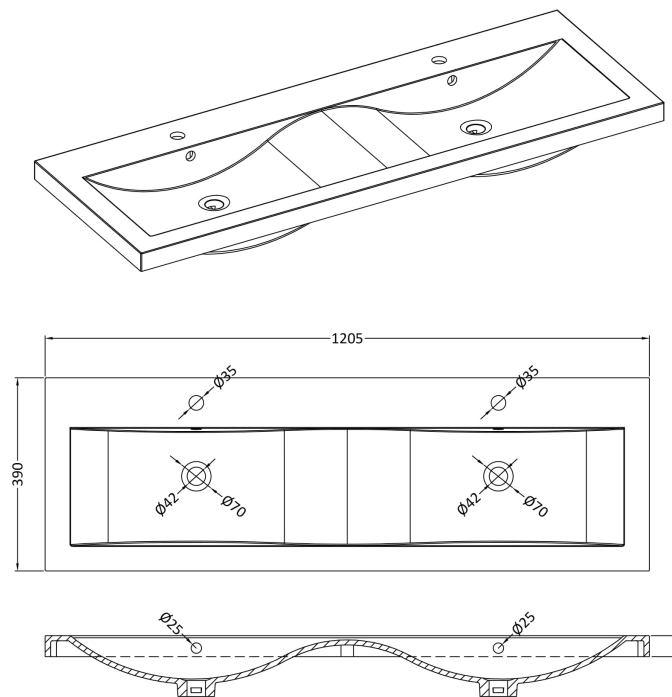

Packaging Dimensions

Height (mm):	391
Width (mm):	632
Depth (mm):	391
Gross Weight (kg):	13.5

Packaging Data

Box Colour:	Brown Cardboard Box - Printed
Box Qty:	0
Label Size:	0 x 0
Label Colour:	Not Applicable
Label Qty:	0

Outer Box Dimensions (If Applicable)

Height (mm):	
Width (mm):	
Depth (mm):	
Gross Weight (kg):	
Barcode:	5056462660783

Product Details

Country of Origin:	China
Fitting Instruction:	No
CE & UKCA:	N/A
FSC Certified Materials:	Yes
Colour:	Gloss White
Construction Method:	Cam & Wood Dowel
Construction Type:	Rigid
Cabinet Finish:	MFC Painted Gloss
Fascia Finish:	Mdf Painted Gloss
Cabinet Thickness (mm):	16
Fascia Thickness (mm):	18
Drawer Included:	Yes
Drawer Type:	80mm High Metal S/C Inc Galler
No of Shelves:	0
Hinge Type:	Not Applicable
Hinge Included:	Not Applicable
Adjustable Legs:	No, Not Required
Fixings Included:	Yes
Handle Style:	Contemporary
Waste Shroud:	Yes
Handle Included:	Yes, Supplied
Handle Type:	D-Shape

Sales Code: CBM424

Description: Double Ceramic Basin 1208X392

Product Dimensions

Height (mm):	390
Width (mm):	1205
Depth (mm):	175
Nett Weight (kg):	27

Packaging Dimensions

Height (mm):	205
Width (mm):	1270
Depth (mm):	510
Gross Weight (kg):	27

Packaging Data

Box Colour:	Brown Cardboard Box - Printed
Box Qty:	1
Label Size:	100 x 50
Label Colour:	White Label
Label Qty:	2

Outer Box Dimensions (If Applicable)

Height (mm):	
Width (mm):	
Depth (mm):	
Gross Weight (kg):	
Barcode:	5056211875826