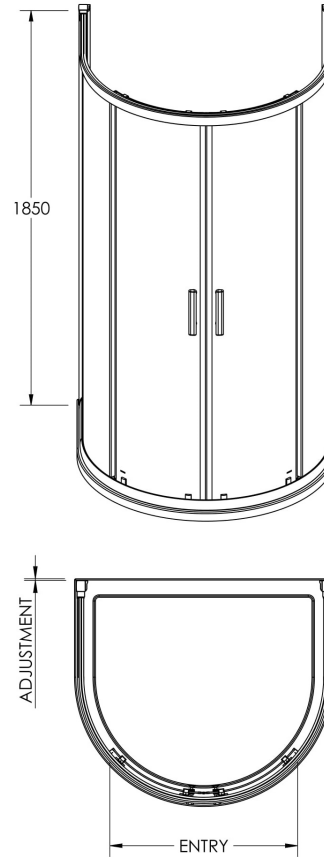

Sales Code: AQUD2

Description: D-Shaped Shower Enclosure

**Packaging Details**

Barcode: 5055369026852

Code	Description	Adjustment (mm)	Entry Width (mm)
AQUD2-E6	"D" Shaped Quadrant	20mm Per Side	615

Sales Code: AQUD2R-E6

Description: Rail For D Shaped Enclosure

Code	Description	Adjustment (mm)	Entry Width (mm)
AQUD2-E6	"D" Shaped Quadrant	20mm Per Side	615

**Product Dimensions**

Height (mm):	1850
Width (mm):	1030
Depth (mm):	905
Nett Weight (kg):	4.1

**Outer Box Dimensions (If Applicable)**

Height (mm):	
Width (mm):	
Depth (mm):	
Length (mm):	
Gross Weight (kg):	
Barcode:	5055369080199

**Product Details**

Country of Origin:	China
Fitting Instruction:	Yes
CE & UKCA:	Yes
Profile Material:	Aluminium
Profile Finish:	Polished Chrome
Adjustments (mm):	885mm-905mm
Entry Width (mm):	615mm
Swing In Dim (mm):	N/A
Swing Out Dim (mm):	N/A
Radius (mm):	Not Applicable
Glass Thickness (mm):	
Easy Fit:	Yes
Easy Clean:	No
Handle Style:	Not Applicable
Handle Material:	Not Applicable
Enclosure Design:	Framed
Wheel Type:	Not Applicable
Support Bar Included:	Support Bar Not Included
Extras:	None

Sales Code: AQUD2E-E6

Description: Glass Part For D Shaped Enclosure

Code	Description	Adjustment (mm)	Entry Width (mm)
AQUD2-E6	"D" Shaped Quadrant	20mm Per Side	615

**Product Dimensions**

Height (mm):	1850
Width (mm):	1050
Depth (mm):	925
Nett Weight (kg):	61.6