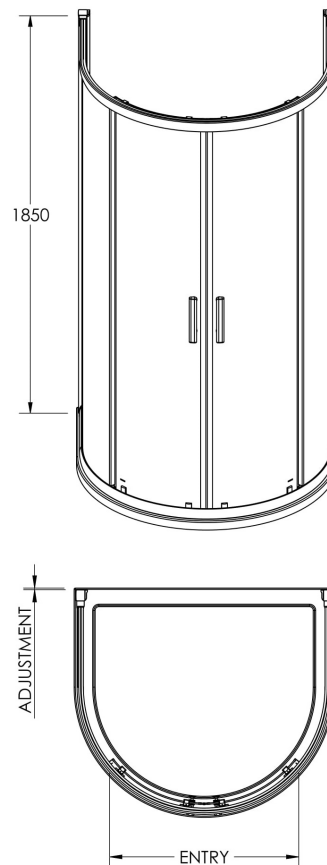

Description: Rail For D Shaped Enclosure

Code	Description	Adjustment (mm)	Entry Width (mm)
AQUD2-E6	"D" Shaped Quadrant	20mm Per Side	615

**Product Dimensions**

Height (mm):	1850
Width (mm):	1030
Depth (mm):	905
Nett Weight (kg):	4.1

**Outer Box Dimensions (If Applicable)**

Height (mm):	
Width (mm):	
Depth (mm):	
Length (mm):	
Gross Weight (kg):	
Barcode:	5055369080199

**Product Details**

Country of Origin:	China
Fitting Instruction:	Yes
CE & UKCA:	Yes
Profile Material:	Aluminium
Profile Finish:	Polished Chrome
Adjustments (mm):	885mm-905mm
Entry Width (mm):	615mm
Swing In Dim (mm):	N/A
Swing Out Dim (mm):	N/A
Radius (mm):	Not Applicable
Glass Thickness (mm):	
Easy Fit:	Yes
Easy Clean:	No
Handle Style:	Not Applicable
Handle Material:	Not Applicable
Enclosure Design:	Framed
Wheel Type:	Not Applicable
Support Bar Included:	Support Bar Not Included
Extras:	None

Sales Code: AQUD2E-E6

Description: Glass Part For D Shaped Enclosure

Code	Description	Adjustment (mm)	Entry Width (mm)
AQUD2-E6	"D" Shaped Quadrant	20mm Per Side	615

**Product Dimensions**

Height (mm):	1850
Width (mm):	1050
Depth (mm):	925
Nett Weight (kg):	61.6

**Outer Box Dimensions (If Applicable)**

Height (mm):	
Width (mm):	
Depth (mm):	
Length (mm):	
Gross Weight (kg):	
Barcode:	5055369080182

**Product Details**

Country of Origin:	China
Fitting Instruction:	Yes
CE & UKCA:	Yes
Profile Material:	Aluminium
Profile Finish:	Polished Chrome
Adjustments (mm):	20mm Per Side
Entry Width (mm):	615mm
Swing In Dim (mm):	N/A
Swing Out Dim (mm):	N/A
Radius (mm):	512 mm
Glass Thickness (mm):	6
Easy Fit:	Yes
Easy Clean:	No
Handle Style:	Square T Shape Handle
Handle Material:	Metal
Enclosure Design:	Framed
Wheel Type:	Dual, Quick Release
Support Bar Included:	Support Bar Not Included
Extras:	None