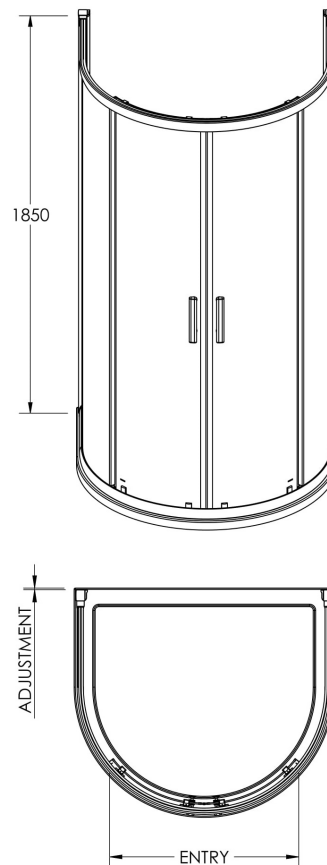

Sales Code: AQUD2

Description: D-Shaped Shower Enclosure

**Packaging Details**

Barcode: 5055369026852

Code	Description	Adjustment (mm)	Entry Width (mm)
AQUD2-E6	"D" Shaped Quadrant	20mm Per Side	615

Sales Code: AQUD2R-E6

Description: Rail For D Shaped Enclosure

Code	Description	Adjustment (mm)	Entry Width (mm)
AQUD2-E6	"D" Shaped Quadrant	20mm Per Side	615

**Product Dimensions**

Height (mm):	1850
Width (mm):	1030
Depth (mm):	905
Nett Weight (kg):	4.1

**Outer Box Dimensions (If Applicable)**

Height (mm):	
Width (mm):	
Depth (mm):	
Length (mm):	
Gross Weight (kg):	
Barcode:	5055369080199

**Product Details**

Country of Origin:	China
Fitting Instruction:	Yes
CE & UKCA:	Yes
Profile Material:	Aluminium
Profile Finish:	Polished Chrome
Adjustments (mm):	885mm-905mm
Entry Width (mm):	615mm
Swing In Dim (mm):	N/A
Swing Out Dim (mm):	N/A
Radius (mm):	Not Applicable
Glass Thickness (mm):	
Easy Fit:	Yes
Easy Clean:	No
Handle Style:	Not Applicable
Handle Material:	Not Applicable
Enclosure Design:	Framed
Wheel Type:	Not Applicable
Support Bar Included:	Support Bar Not Included
Extras:	None

Sales Code: AQUD2E-E6

Description: Glass Part For D Shaped Enclosure

Code	Description	Adjustment (mm)	Entry Width (mm)
AQUD2-E6	"D" Shaped Quadrant	20mm Per Side	615

**Product Dimensions**

Height (mm):	1850
Width (mm):	1050
Depth (mm):	925
Nett Weight (kg):	61.6