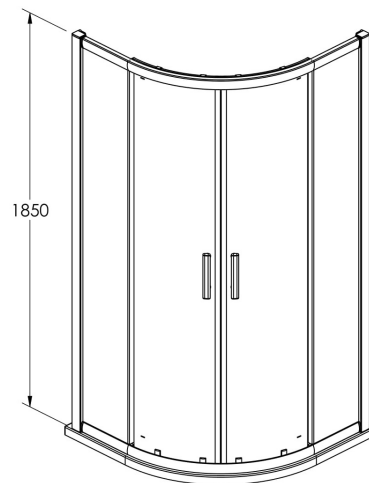

Sales Code: AQU8

Description: Pacific Quadrant Enclosure 800X800mm

Code	Description	Adjustment (mm)		Entry Width (mm)
AQU8-E6/E8	800 Quadrant	760	780	390
AQU9-E6/E8	900 Quadrant	860	880	520
AQU10-E6/E8	1000 Quadrant	960	980	520

Product Dimensions

Height (mm):	1850
Width (mm):	780
Depth (mm):	780
Nett Weight (kg):	39

Packaging Dimensions

Height (mm):	1900
Width (mm):	430
Length (mm):	150
Gross Weight (kg):	39

Packaging Data

Box Colour:	Brown Cardboard Box - Printed
Box Qty:	0
Label Size:	0 x 0
Label Colour:	Not Applicable
Label Qty:	0

Outer Box Dimensions (If Applicable)

Height (mm):	
Width (mm):	
Depth (mm):	
Length (mm):	
Gross Weight (kg):	
Barcode:	5055369080052

Product Details

Country of Origin:	China
Fitting Instruction:	Yes
CE & UKCA:	Yes
Profile Material:	Aluminium
Profile Finish:	Polished Chrome
Adjustments (mm):	760mm - 780mm
Entry Width (mm):	390mm
Swing In Dim (mm):	N/A
Swing Out Dim (mm):	N/A
Radius (mm):	538 mm
Glass Thickness (mm):	6
Easy Fit:	Yes
Easy Clean:	No
Handle Style:	Square T Shape Handle
Handle Material:	Metal
Enclosure Design:	Framed
Wheel Type:	Dual, Quick Release
Support Bar Included:	Support Bar Not Included
Extras:	None