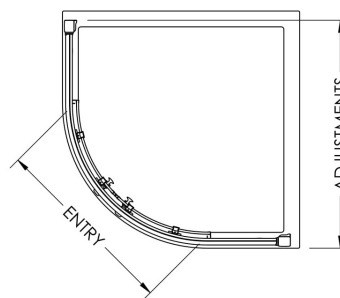

Sales Code: AQU8

Description: Pacific Quadrant Enclosure 800X800mm

Code	Description	Adjustment (mm)		Entry Width (mm)
AQU8-E6/E8	800 Quadrant	760	780	390
AQU9-E6/E8	900 Quadrant	860	880	520
AQU10-E6/E8	1000 Quadrant	960	980	520

Product Dimensions

Height (mm):	1850
Width (mm):	780
Depth (mm):	780
Nett Weight (kg):	39

Packaging Dimensions

Height (mm):	1900
Width (mm):	430
Length (mm):	150
Gross Weight (kg):	39

Packaging Data

Box Colour:	Brown Cardboard Box - Printed
Box Qty:	0
Label Size:	0 x 0
Label Colour:	Not Applicable
Label Qty:	0

Outer Box Dimensions (If Applicable)

Height (mm):	
Width (mm):	
Depth (mm):	
Length (mm):	
Gross Weight (kg):	
Barcode:	5055369080052

Product Details

Country of Origin:	China
Fitting Instruction:	Yes
CE & UKCA:	Yes
Profile Material:	Aluminium
Profile Finish:	Polished Chrome
Adjustments (mm):	760mm - 780mm
Entry Width (mm):	390mm
Swing In Dim (mm):	N/A
Swing Out Dim (mm):	N/A
Radius (mm):	538 mm
Glass Thickness (mm):	6
Easy Fit:	Yes
Easy Clean:	No
Handle Style:	Square T Shape Handle
Handle Material:	Metal
Enclosure Design:	Framed
Wheel Type:	Dual, Quick Release
Support Bar Included:	Support Bar Not Included
Extras:	None