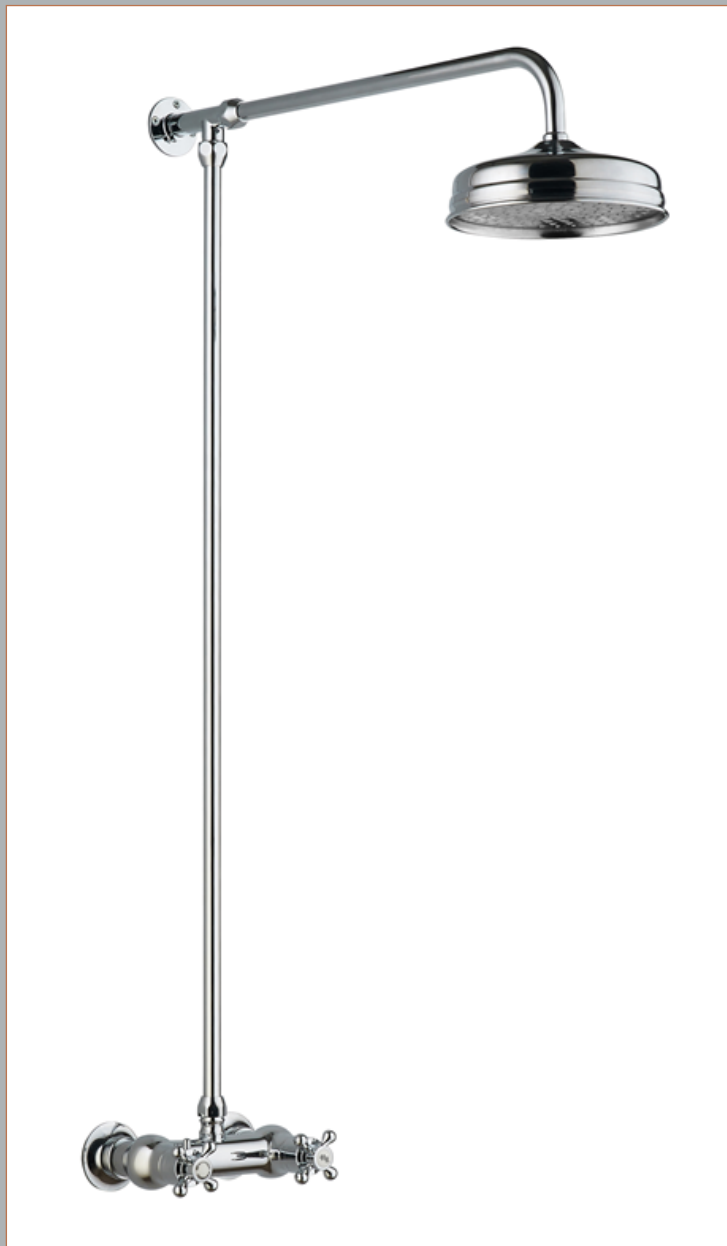

Sales Code: A3118

Description: Trad Ther Shower Valve And Rigid Riser

Product Dimensions

Length (mm):	
Width (mm):	200
Height (mm):	1045
Depth (mm):	689
Nett Weight (kg):	6

Packaging Dimensions

Length (mm):	75
Width (mm):	130
Height (mm):	1082
Gross Weight (kg):	6

Packaging Data

Box Colour:	White Cardboard Box
Box Qty:	1
Label Size:	100 x 50
Label Colour:	White Label
Label Qty:	1

Outer Box Dimensions (If Applicable)

Length (mm):	
Width (mm):	
Height (mm):	
Depth (mm):	
Gross Weight (kg):	
Barcode:	5056211803393

Product Details

Country of Origin:	China
Fitting Instruction:	No
Product Material:	Brass
Mount Type:	Wall
Outlet Elbow Supplied:	Not Applicable
Easy Clean:	No
Head Included:	Yes
Handset Included:	Yes
Body Jets Included:	No
No of Body Jets:	Not Applicable
Operating Pressure (bar):	0.5
Valve/Cartridge Type:	1/4 Turn Ceramic Disc
Flow Rates (L/min):	0.1 bar: N/A 0.5 bar: 7.3 1 bar: 10.4 2 bar: 14.9 3 bar: 18.3
TMV2 Approved:	No Approval No: N/A
TMV3 Approved:	No Approval No: N/A
WRAS Approved:	No Approval No: N/A
Head Function:	Single
Handset Function:	Single Setting
Body Jet Info:	Not Applicable
Pipe Size:	18 mm
Pipe Centres:	150
Colour/Finish:	Chrome
Hose Included:	Not Applicable
No. of Outlets:	1