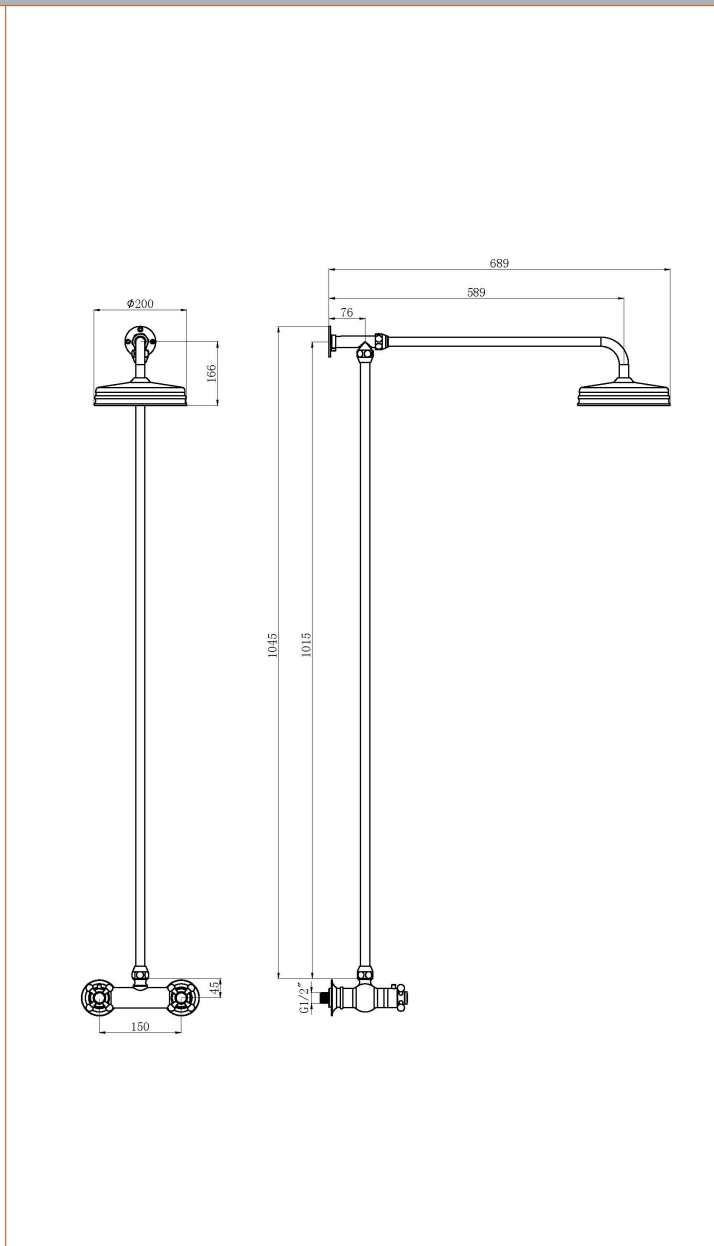

Sales Code: A3118

Description: Trad Ther Shower Valve And Rigid Riser

Product Dimensions

Length (mm):	
Width (mm):	200
Height (mm):	1045
Depth (mm):	689
Nett Weight (kg):	6

Packaging Dimensions

Length (mm):	75
Width (mm):	130
Height (mm):	1082
Gross Weight (kg):	6

Packaging Data

Box Colour:	White Cardboard Box
Box Qty:	1
Label Size:	100 x 50
Label Colour:	White Label
Label Qty:	1

Outer Box Dimensions (If Applicable)

Length (mm):	
Width (mm):	
Height (mm):	
Depth (mm):	
Gross Weight (kg):	
Barcode:	5056211803393

Product Details

Country of Origin:	China
Fitting Instruction:	No
Product Material:	Brass
Mount Type:	Wall
Outlet Elbow Supplied:	Not Applicable
Easy Clean:	No
Head Included:	Yes
Handset Included:	Yes
Body Jets Included:	No
No of Body Jets:	Not Applicable
Operating Pressure (bar):	0.5
Valve/Cartridge Type:	1/4 Turn Ceramic Disc
Flow Rates (L/min):	0.1 bar: N/A 0.5 bar: 7.3 1 bar: 10.4 2 bar: 14.9 3 bar: 18.3
TMV2 Approved:	No Approval No: N/A
TMV3 Approved:	No Approval No: N/A
WRAS Approved:	No Approval No: N/A
Head Function:	Single
Handset Function:	Single Setting
Body Jet Info:	Not Applicable
Pipe Size:	18 mm
Pipe Centres:	150
Colour/Finish:	Chrome
Hose Included:	Not Applicable
No. of Outlets:	1