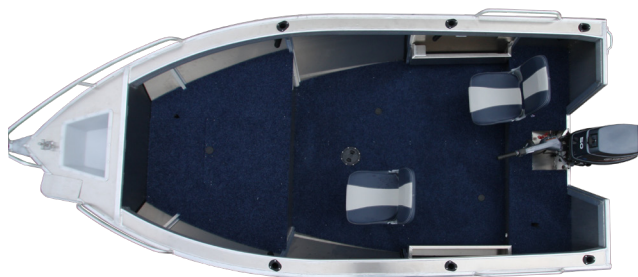

For the latest & additional information on this model please visit www.seajay.com.au/avenger/ or scan the QR Code with your Smart Phone

AVENGER - SPECIALTY OPEN BOATS

The Avenger range has models to suit all; the Adrenalin Hull is featured on Avenger models 4.28 and up. Models 4.48 and up have 3mm bottoms and 3 mm sides with models 4.25 and 4.28 having 2.5mm sides. The Adrenalin hull with a deeper V and wide beam also incorporates a reverse chine (no reverse chine applicable on the 4.28). These features give you an excellent ride; enhance stability, great control and optimal fuel efficiency.

All models feature front and rear cast platforms with hatches, electric motor plates are fitted off the front gunwhale, with a bow sprit and roller fitted on the front deck. A sounder mount and switch panel plate is fitted within the hull for electronic needs. Plenty of rod holders are on offer with 6 plastic holders fitted to the wide side decks. Seating is in the form of two full upholstered folding seats with five socket positions. Fuel tanks are fitted to models 4.48 and up, and all models are available either painted or non-painted.