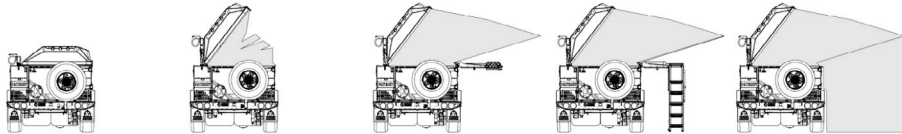

INTRODUCING THE HEXOCORE™ HARD TOP INTEGRATED TENT

Hexocore™ is a hardtop integrated tent that features a built-in 140W solar panel that continuously charges the twin-battery setup for perpetual off-grid performance and the aerodynamic, composite shell **improves fuel efficiency when towing**. Hexocore™ is a **remote operated, automatic setup, integrated tent** that evolved from the award winning CS3 and is now quicker to setup with far less effort. Inspired by the X1 the modular designed, **durable canvas** makes the X1-H versatile and quick to setup.