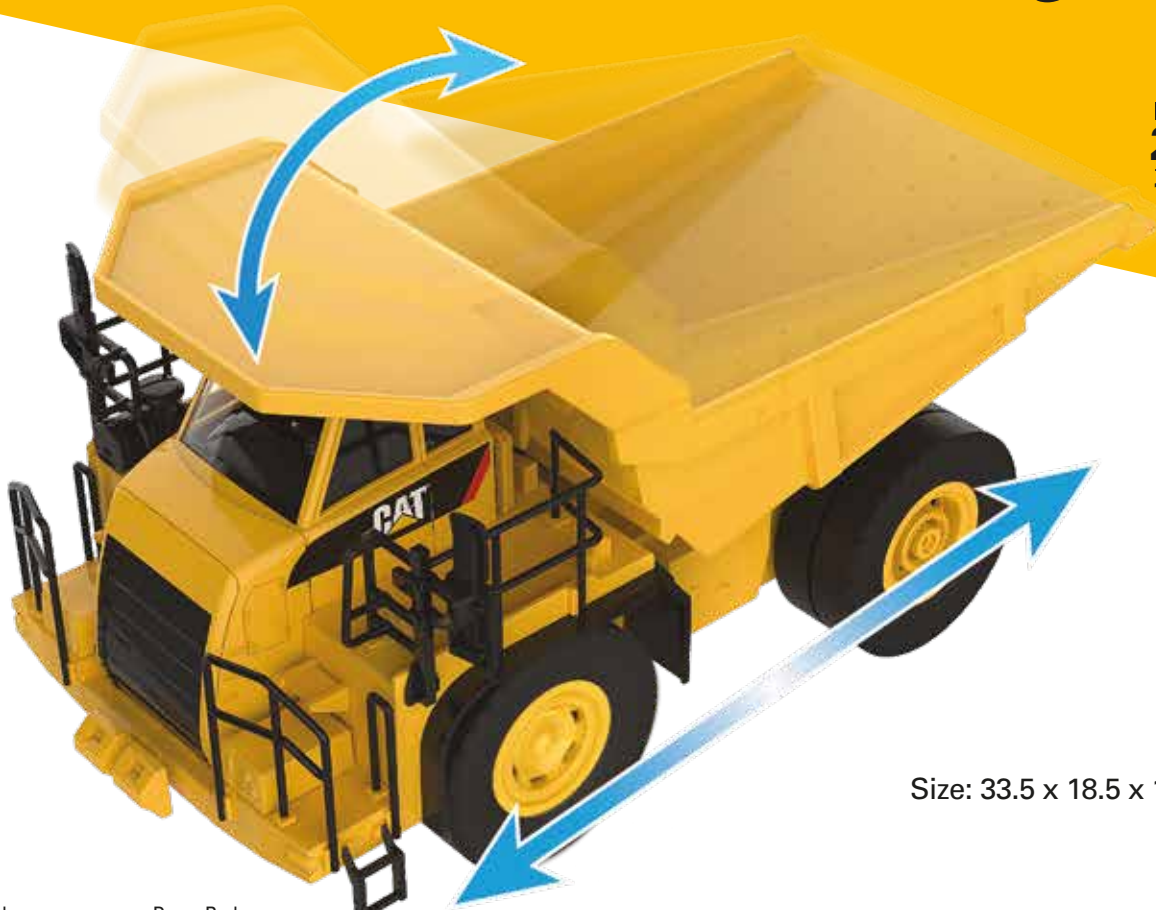

Cat® Radio Control 1:24 Scale 770 Mining Truck

ITEM NUMBER
25006
1:35 SCALE

Size: 33.5 x 18.5 x 16.5 in.

Package includes:

- Truck
- Controller
- Instruction Manual
- 5 x AAA batteries for vehicle (optional)
- 2 x AAA batteries for controller (optional)
- Window box package

CONSTRUCTION RC

8+ Diecast Masters scale models are adult collectibles, not toys. Not intended for children under 14.

www.cat.com / www.caterpillar.com

©2020 Caterpillar. CAT, CATERPILLAR, their respective logos, "Caterpillar Yellow," the "Power Edge" trade dress as well as corporate and product identity used herein, are trademarks of Caterpillar and may not be used without permission.