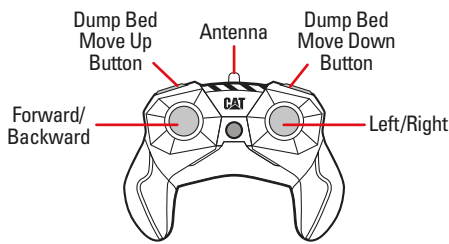

Cat® Radio Control 1:24 Scale 770 Mining Truck

ITEM NUMBER
25006
1:35 SCALE

Size: 33.5 x 18.5 x 16.5 in.

Package includes:

- Truck
- Controller
- Instruction Manual
- 5 x AAA batteries for vehicle (optional)
- 2 x AAA batteries for controller (optional)
- Window box package

CONSTRUCTION RC

8+ Diecast Masters scale models are adult collectibles, not toys. Not intended for children under 14.

www.cat.com / www.caterpillar.com

©2020 Caterpillar. CAT, CATERPILLAR, their respective logos, "Caterpillar Yellow," the "Power Edge" trade dress as well as corporate and product identity used herein, are trademarks of Caterpillar and may not be used without permission.