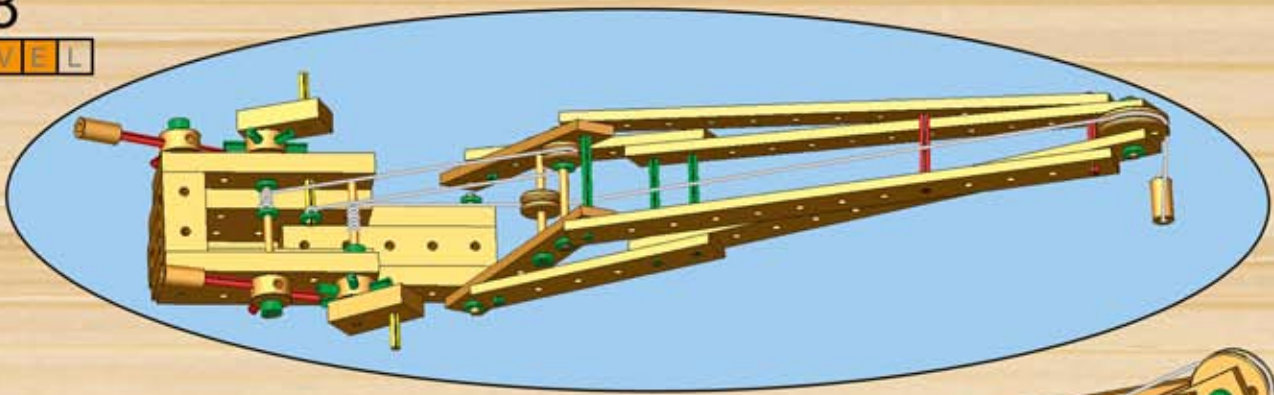

4x	2x	4x	1x	10x
2x	2x	4x	22x	5x
2x	2x	2x	11x	6x
2x	1x	2x	13x	1x
2x	5x	1x	14x	1x
2x	1x	3x	5x	3x
		2x		1x
				2x