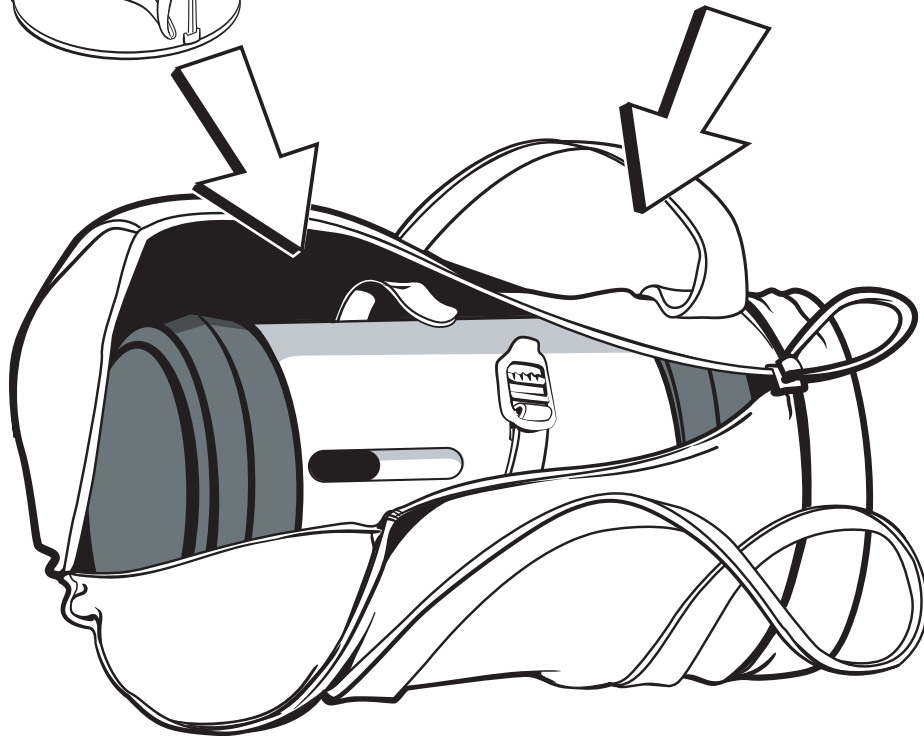

PADDED CARRYING BAG FOR

OPTICAL TUBE 8" #94026 / 9.25" #94030 / 11" #94027

1

a

b

PADDED CARRYING BAG FOR

OPTICAL TUBE 8" #94026 / 9.25" #94030 / 11" #94027