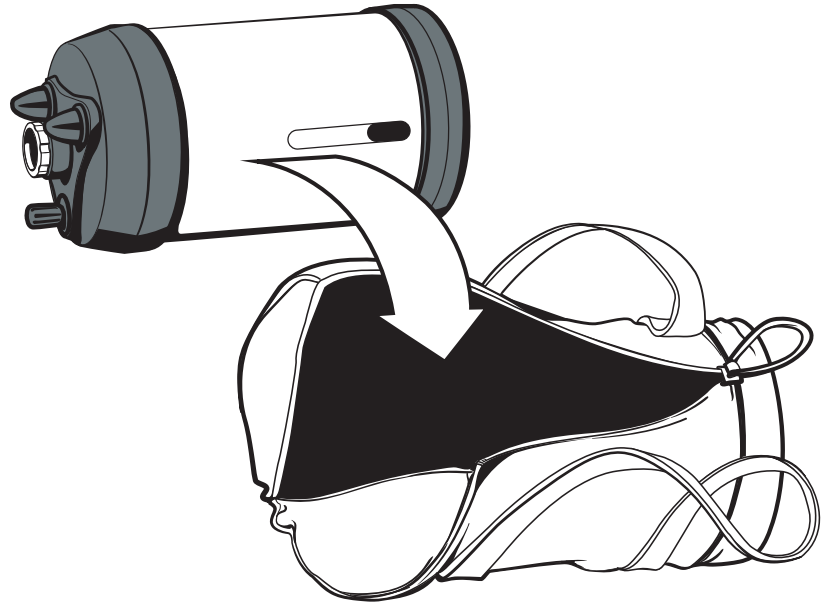

PADDED CARRYING BAG FOR

OPTICAL TUBE 8" #94026 / 9.25" #94030 / 11" #94027

1

a

b

PADDED CARRYING BAG FOR

OPTICAL TUBE 8" #94026 / 9.25" #94030 / 11" #94027