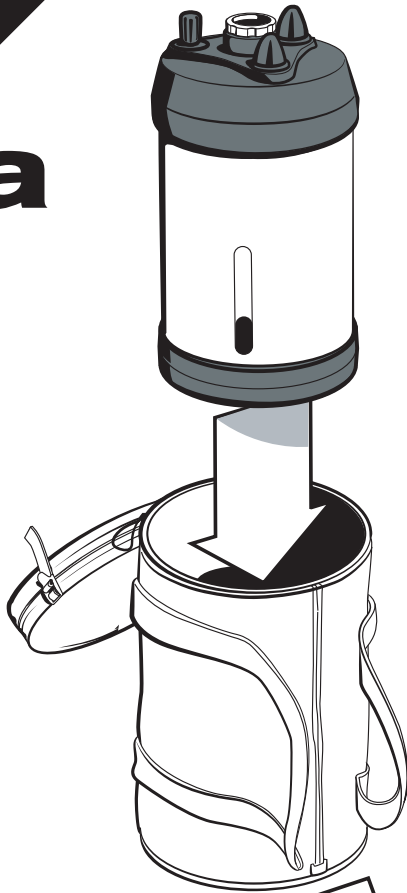

PADDED CARRYING BAG FOR

OPTICAL TUBE 8" #94026 / 9.25" #94030 / 11" #94027

1

a

b

PADDED CARRYING BAG FOR

OPTICAL TUBE 8" #94026 / 9.25" #94030 / 11" #94027