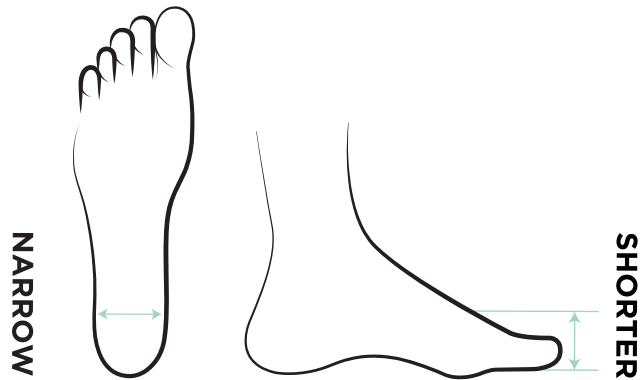

2. REGULAR NEUTRAL

REGULAR FOOT
MEN'S SIZING, REGULAR VOLUME

NEUTRAL CLIMBING SHOE
FLAT-LASTED, ADDITIONAL COMFORT,
BEGINNER/ADVANCED CLIMBER

FIND YOUR PERFECT CLIMBING SHOE

3. NARROW AGGRESSIVE

NARROW FOOT
WOMEN'S SIZING, LOW VOLUME

AGGRESSIVE CLIMBING SHOE
DOWNTURNED TOE, HIGH PERFORMANCE,
INTERMEDIATE/ADVANCED/ELITE CLIMBER

FIND YOUR PERFECT CLIMBING SHOE

4. NARROW NEUTRAL

NARROW FOOT
WOMEN'S SIZING, LOW VOLUME

NEUTRAL CLIMBING SHOE
FLAT-LASTED, ADDITIONAL COMFORT,
BEGINNER/ADVANCED CLIMBER

MOMOA PRO (LV)

1. REGULAR AGGRESSIVE - FIND YOUR SIZE

BEGINNER/INTERMEDIATE CLIMBER

MEN - BEGINNER/INTERMEDIATE CLIMBER (V4/5.12A AND BELOW)

1. FIND YOUR STREET SHOE SIZE	US MEN	2.5	3	3.5	4	4.5	5	5.5	6	6.5	7	7.5	8	8.5	9	9.5	10	10.5	11	11.5	12	12.5
	UK	1.5	2	2.5	3	3.5	4	4.5	5	5.5	6	6.5	7	7.5	8	8.5	9	9.5	10	10.5	11	11.5
	EUR	34	34.5	35	35.5	36	37	37.5	38	39	39.5	40	41	41.5	42	42.5	43	44	44.5	45	46	46.5
	JPN/CM	20.5	21	21.5	22	22.5	23	23.5	24	24.5	25	25.5	26	26.5	27	27.5	28	28.5	29	29.5	30	30.5
2. ORDER THIS SIZE	M 4 W 5.5	M 4.5 W 6	M 5 W 6.5	M 5.5 W 7	M 6 W 7.5	M 6.5 W 8	M 7 W 8.5	M 7.5 W 9	M 8 W 9.5	M 8.5 W 10	M 9 W 10.5	M 9.5 W 11	M 10 W 11.5	M 10.5 W 12	M 11 W 12.5	M 11.5 W 13	M 12 W 13.5	M 12.5 W 14	M 13 W 14.5	M 13.5 W 15	M 14 W 15.5	