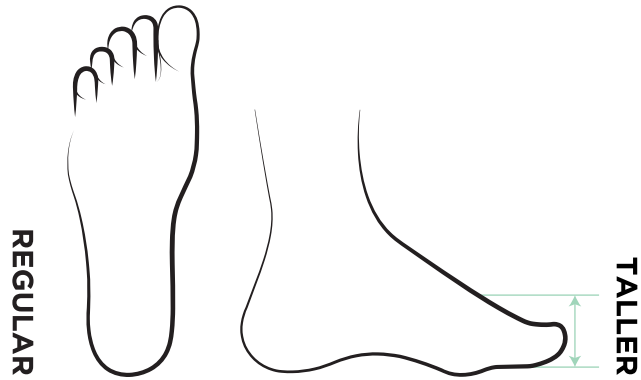

FIND YOUR PERFECT CLIMBING SHOE

1. REGULAR AGGRESSIVE

REGULAR FOOT
MEN'S SIZING, REGULAR VOLUME

AGGRESSIVE CLIMBING SHOE
DOWNTURNED TOE, HIGH PERFORMANCE,
INTERMEDIATE/ADVANCED/ELITE CLIMBER

FIND YOUR PERFECT CLIMBING SHOE

2. REGULAR NEUTRAL

REGULAR FOOT
MEN'S SIZING, REGULAR VOLUME

NEUTRAL CLIMBING SHOE
FLAT-LASTED, ADDITIONAL COMFORT,
BEGINNER/ADVANCED CLIMBER

FIND YOUR PERFECT CLIMBING SHOE

3. NARROW AGGRESSIVE

NARROW FOOT
WOMEN'S SIZING, LOW VOLUME