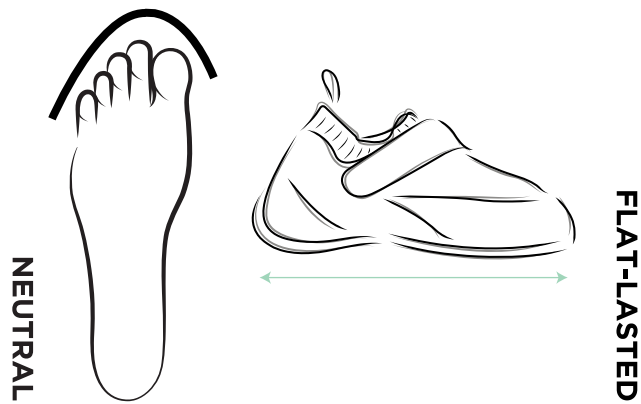

2. REGULAR NEUTRAL

REGULAR FOOT
MEN'S SIZING, REGULAR VOLUME

NEUTRAL CLIMBING SHOE
FLAT-LASTED, ADDITIONAL COMFORT,
BEGINNER/ADVANCED CLIMBER

FIND YOUR PERFECT CLIMBING SHOE

3. NARROW AGGRESSIVE

NARROW FOOT
WOMEN'S SIZING, LOW VOLUME

AGGRESSIVE CLIMBING SHOE
DOWNTURNED TOE, HIGH PERFORMANCE,
INTERMEDIATE/ADVANCED/ELITE CLIMBER

FIND YOUR PERFECT CLIMBING SHOE

4. NARROW NEUTRAL

NARROW FOOT
WOMEN'S SIZING, LOW VOLUME

NEUTRAL CLIMBING SHOE
FLAT-LASTED, ADDITIONAL COMFORT,
BEGINNER/ADVANCED CLIMBER

MOMOA PRO (LV)

1. REGULAR AGGRESSIVE - FIND YOUR SIZE

BEGINNER/INTERMEDIATE CLIMBER

MEN - BEGINNER/INTERMEDIATE CLIMBER (V4/5.12A AND BELOW)

1. FIND YOUR STREET SHOE SIZE	US MEN	2.5	3	3.5	4	4.5	5	5.5	6	6.5	7	7.5	8	8.5	9	9.5	10	10.5	11	11.5	12	12.5
	UK	1.5	2	2.5	3	3.5	4	4.5	5	5.5	6	6.5	7	7.5	8	8.5	9	9.5	10	10.5	11	11.5
	EUR	34	34.5	35	35.5	36	37	37.5	38	39	39.5	40	41	41.5	42	42.5	43	44	44.5	45	46	46.5
	JPN/CM	20.5	21	21.5	22	22.5	23	23.5	24	24.5	25	25.5	26	26.5	27	27.5	28	28.5	29	29.5	30	30.5
2. ORDER THIS SIZE	M 4 W 5.5	M 4.5 W 6	M 5 W 6.5	M 5.5 W 7	M 6 W 7.5	M 6.5 W 8	M 7 W 8.5	M 7.5 W 9	M 8 W 9.5	M 8.5 W 10	M 9 W 10.5	M 9.5 W 11	M 10 W 11.5	M 10.5 W 12	M 11 W 12.5	M 11.5 W 13	M 12 W 13.5	M 12.5 W 14	M 13 W 14.5	M 13.5 W 15	M 14 W 15.5	