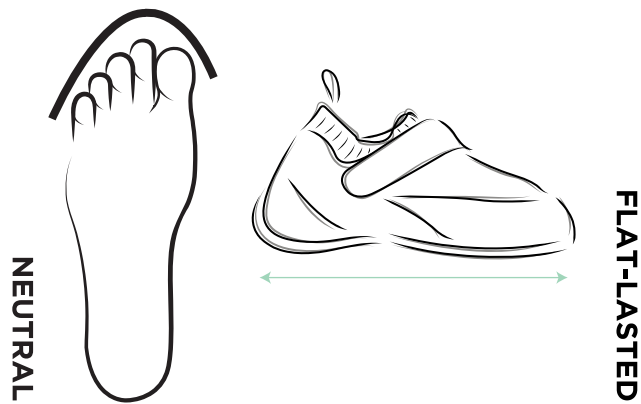

FIND YOUR PERFECT CLIMBING SHOE

1. REGULAR AGGRESSIVE

REGULAR FOOT
MEN'S SIZING, REGULAR VOLUME

AGGRESSIVE CLIMBING SHOE
DOWNTURNED TOE, HIGH PERFORMANCE,
INTERMEDIATE/ADVANCED/ELITE CLIMBER

FIND YOUR PERFECT CLIMBING SHOE

2. REGULAR NEUTRAL

REGULAR FOOT
MEN'S SIZING, REGULAR VOLUME

NEUTRAL CLIMBING SHOE
FLAT-LASTED, ADDITIONAL COMFORT,
BEGINNER/ADVANCED CLIMBER

FIND YOUR PERFECT CLIMBING SHOE

3. NARROW AGGRESSIVE

NARROW FOOT
WOMEN'S SIZING, LOW VOLUME