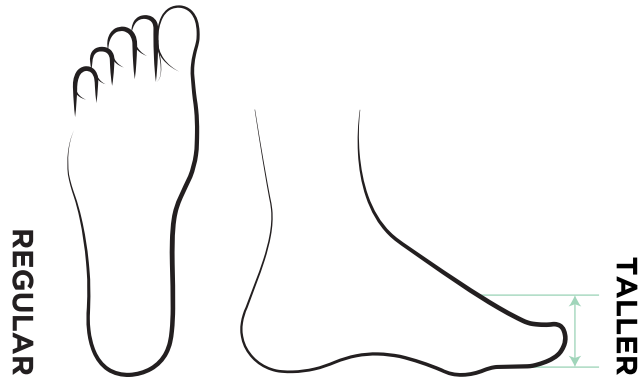

FIND YOUR PERFECT CLIMBING SHOE

1. REGULAR AGGRESSIVE

REGULAR FOOT
MEN'S SIZING, REGULAR VOLUME

AGGRESSIVE CLIMBING SHOE
DOWNTURNED TOE, HIGH PERFORMANCE,
INTERMEDIATE/ADVANCED/ELITE CLIMBER

FIND YOUR PERFECT CLIMBING SHOE

2. REGULAR NEUTRAL

REGULAR FOOT
MEN'S SIZING, REGULAR VOLUME

NEUTRAL CLIMBING SHOE
FLAT-LASTED, ADDITIONAL COMFORT,
BEGINNER/ADVANCED CLIMBER

FIND YOUR PERFECT CLIMBING SHOE

3. NARROW AGGRESSIVE

NARROW FOOT
WOMEN'S SIZING, LOW VOLUME