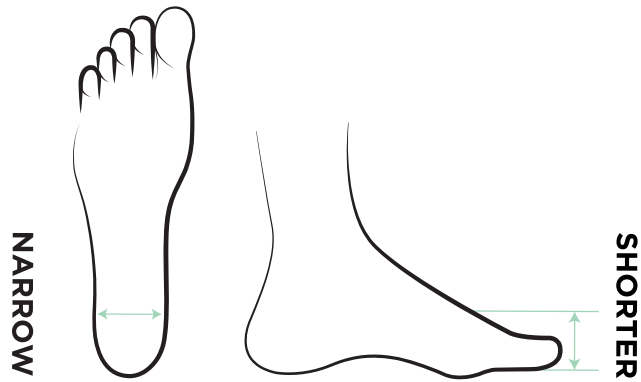

2. REGULAR NEUTRAL

REGULAR FOOT
MEN'S SIZING, REGULAR VOLUME

NEUTRAL CLIMBING SHOE
FLAT-LASTED, ADDITIONAL COMFORT,
BEGINNER/ADVANCED CLIMBER

FIND YOUR PERFECT CLIMBING SHOE

3. NARROW AGGRESSIVE

NARROW FOOT
WOMEN'S SIZING, LOW VOLUME

AGGRESSIVE CLIMBING SHOE
DOWNTURNED TOE, HIGH PERFORMANCE,
INTERMEDIATE/ADVANCED/ELITE CLIMBER

FIND YOUR PERFECT CLIMBING SHOE

4. NARROW NEUTRAL

NARROW FOOT
WOMEN'S SIZING, LOW VOLUME

NEUTRAL CLIMBING SHOE
FLAT-LASTED, ADDITIONAL COMFORT,
BEGINNER/ADVANCED CLIMBER

MOMOA PRO (LV)

1. REGULAR AGGRESSIVE - FIND YOUR SIZE

BEGINNER/INTERMEDIATE CLIMBER

MEN - BEGINNER/INTERMEDIATE CLIMBER (V4/5.12A AND BELOW)

1. FIND YOUR STREET SHOE SIZE	US MEN	2.5	3	3.5	4	4.5	5	5.5	6	6.5	7	7.5	8	8.5	9	9.5	10	10.5	11	11.5	12	12.5
	UK	1.5	2	2.5	3	3.5	4	4.5	5	5.5	6	6.5	7	7.5	8	8.5	9	9.5	10	10.5	11	11.5
	EUR	34	34.5	35	35.5	36	37	37.5	38	39	39.5	40	41	41.5	42	42.5	43	44	44.5	45	46	46.5
	JPN/CM	20.5	21	21.5	22	22.5	23	23.5	24	24.5	25	25.5	26	26.5	27	27.5	28	28.5	29	29.5	30	30.5
2. ORDER THIS SIZE	M 4 W 5.5	M 4.5 W 6	M 5 W 6.5	M 5.5 W 7	M 6 W 7.5	M 6.5 W 8	M 7 W 8.5	M 7.5 W 9	M 8 W 9.5	M 8.5 W 10	M 9 W 10.5	M 9.5 W 11	M 10 W 11.5	M 10.5 W 12	M 11 W 12.5	M 11.5 W 13	M 12 W 13.5	M 12.5 W 14	M 13 W 14.5	M 13.5 W 15	M 14 W 15.5	