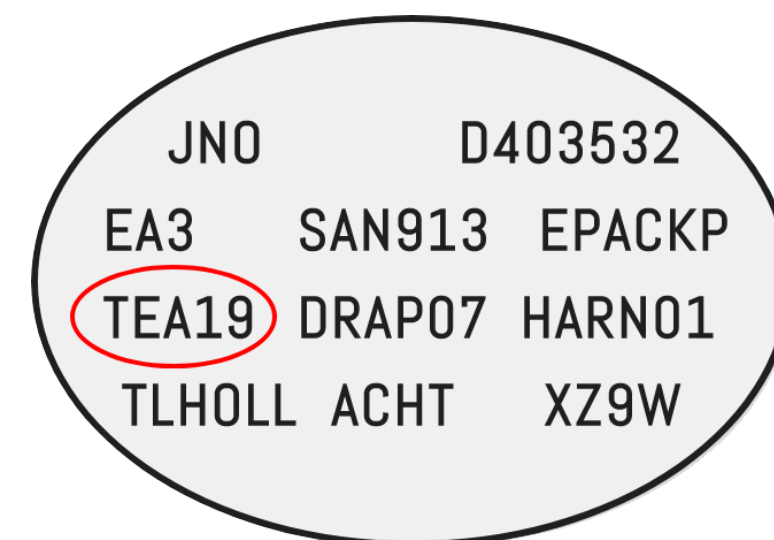

Don't forget! You can call your dealer with your VIN number and they can look up your colour code on their system.

Saab

Model

ALL MODELS (EXCEPT 9-5)

Position of Colour Label

IN THE GLOVE COMPARTMENT

9-5

ON THE DRIVER'S DOOR SHUT