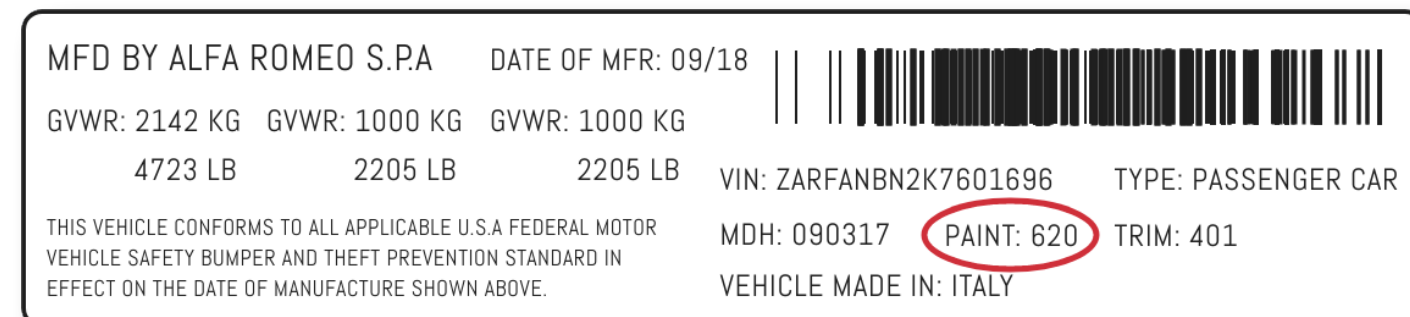

Alfa Romeo

Model

BRERA - MITO - GTV - SPIDER GIULIETTA

Position of Colour Label

ON THE ENGINE COMPARTMENT COVER

159 - 147 - MI.TO

ON THE TAILGATE OF LUGGAGE COMPARTMENT

Colour Code

Don't forget! You can call your dealer with your VIN number and they can look up your colour code on their system.

Alfa Romeo

ALFA ROMEO 8C

BODY PAINT SUPPLIER
IDENTIFICATION PLATE
1/29730/80 FIAT List /Table 19309