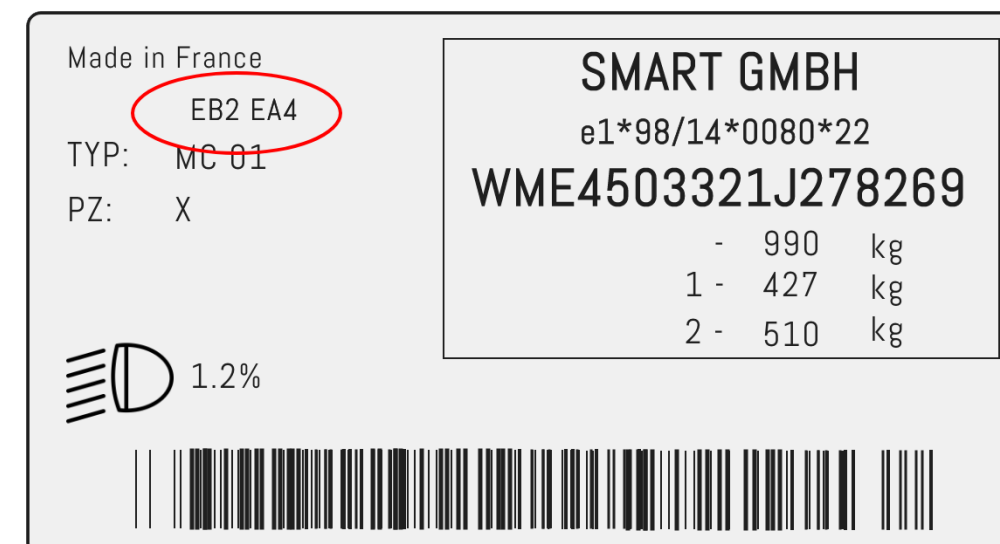

Smart

Model

FORTWO (OLD MODEL)

FORTWO (NEW MODEL)
FOR FOUR

Position of Colour Label

INSIDE THE ENGINE COMPARTMENT (REAR)

ON THE PASSENGER SIDE DOOR COLUMN

Colour Code

Don't forget! You can call your dealer with your VIN number and they can look up your colour code on their system.