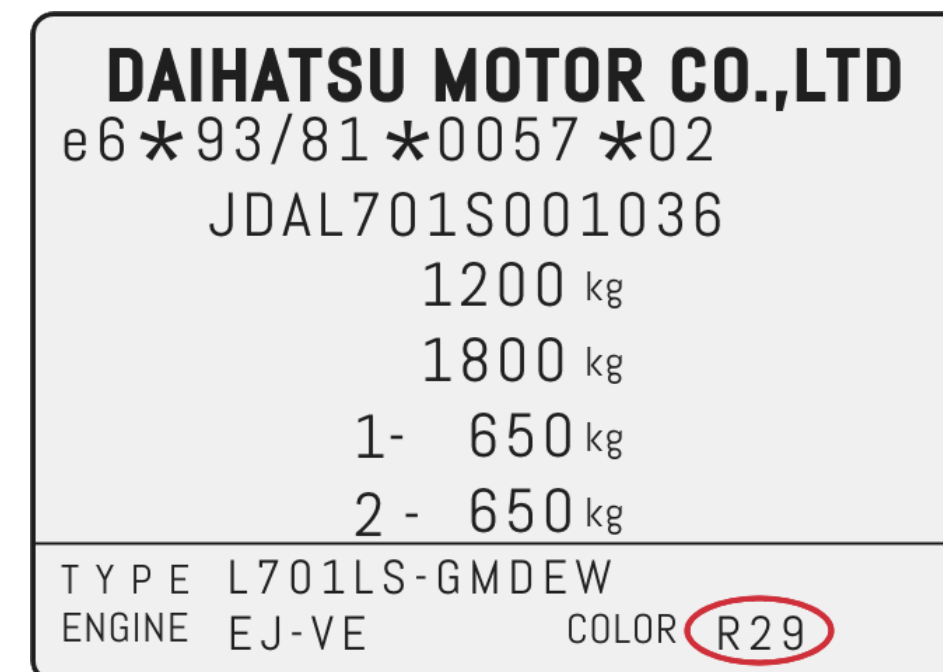

Daihatsu

Model

CUORE - MATERIA - TERIOS - YRV - SIRION-
COPEN

Position of Colour Label

INSIDE THE ENGINE COMPARTMENT

Colour Code

Don't forget! You can call your dealer with your VIN number
and they can look up your colour code on their system.