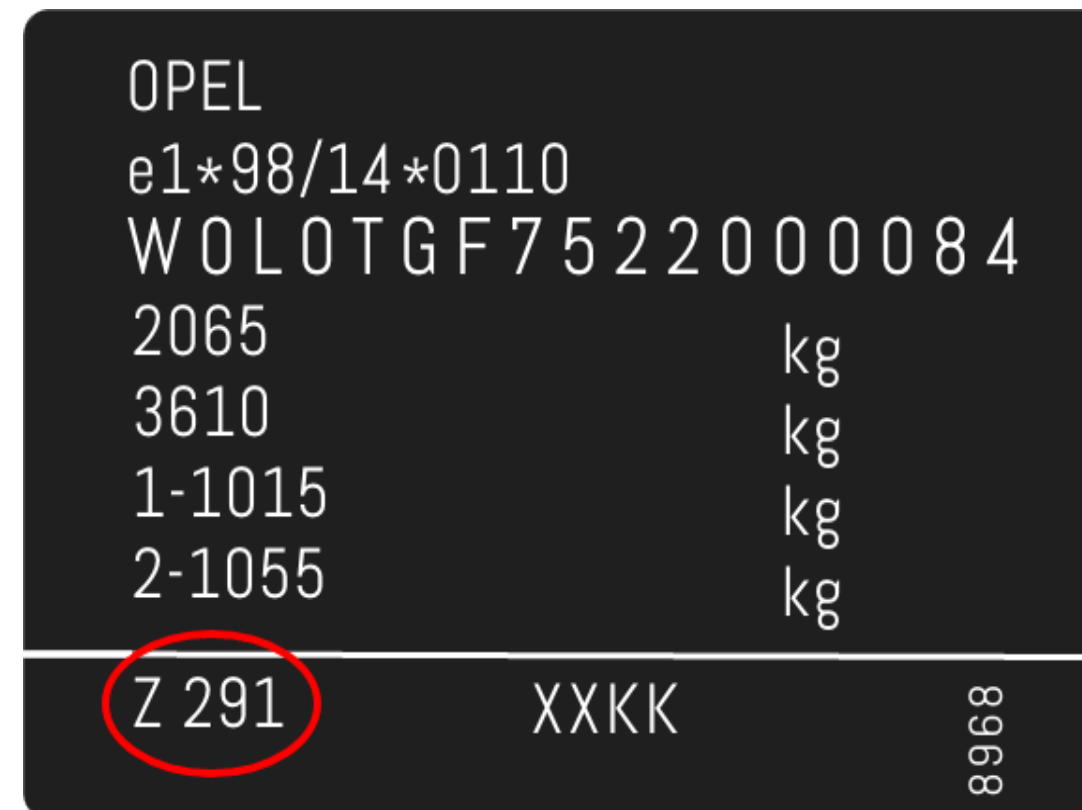

Opel

Model

AGILA

Position of Colour Label

ON THE COLUMN / POST DRIVER'S SIDE DOOR

ZAFIRE - CORSA - ASTRA - INSIGNA - VECTRA

ON THE COLUMN / POST PASSENGER SIDE FRONT DOOR

ANTARA - CORSA - MERIVA - SIGNUM

INSIDE THE ENGINE COMPARTMENT

Colour Code

Don't forget! You can call your dealer with your VIN number and they can look up your colour code on their system.