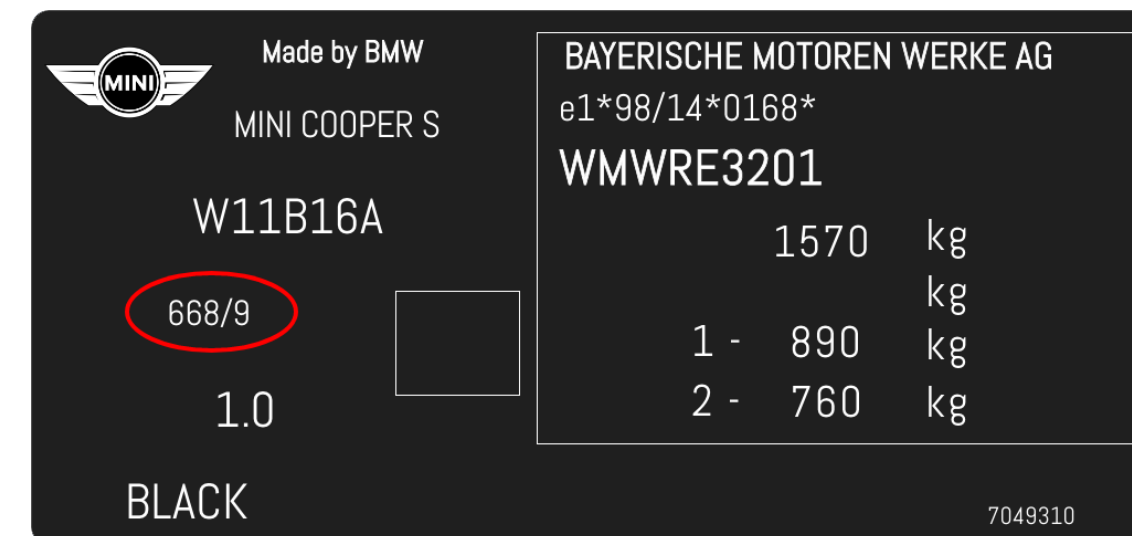

Mini

Model

ALL MODELS UP TO 2007

Position of Colour Label

INSIDE THE ENGINE COMPARTMENT

ALL MODELS AFTER 2007

ON THE PASSENGER SIDE DOOR COLUMN

Colour Code

Don't forget! You can call your dealer with your VIN number and they can look up your colour code on their system.