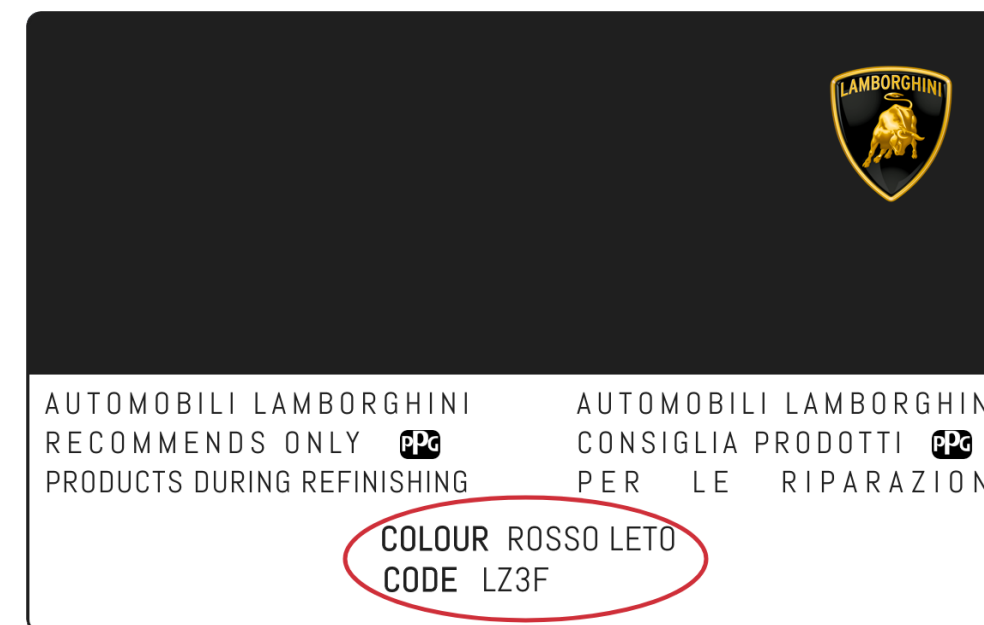

Don't forget! You can call your dealer with your VIN number and they can look up your colour code on their system.

Lamborghini

Model

GALLARDO - MURCIELAGO

Position of Colour Label

INSIDE THE ENGINE COMPARTMENT COVER

Colour Code

Don't forget! You can call your dealer with your VIN number and they can look up your colour code on their system.

Lancia

Model

DELTA - MUSA

Y

PHEDRA

Position of Colour Label