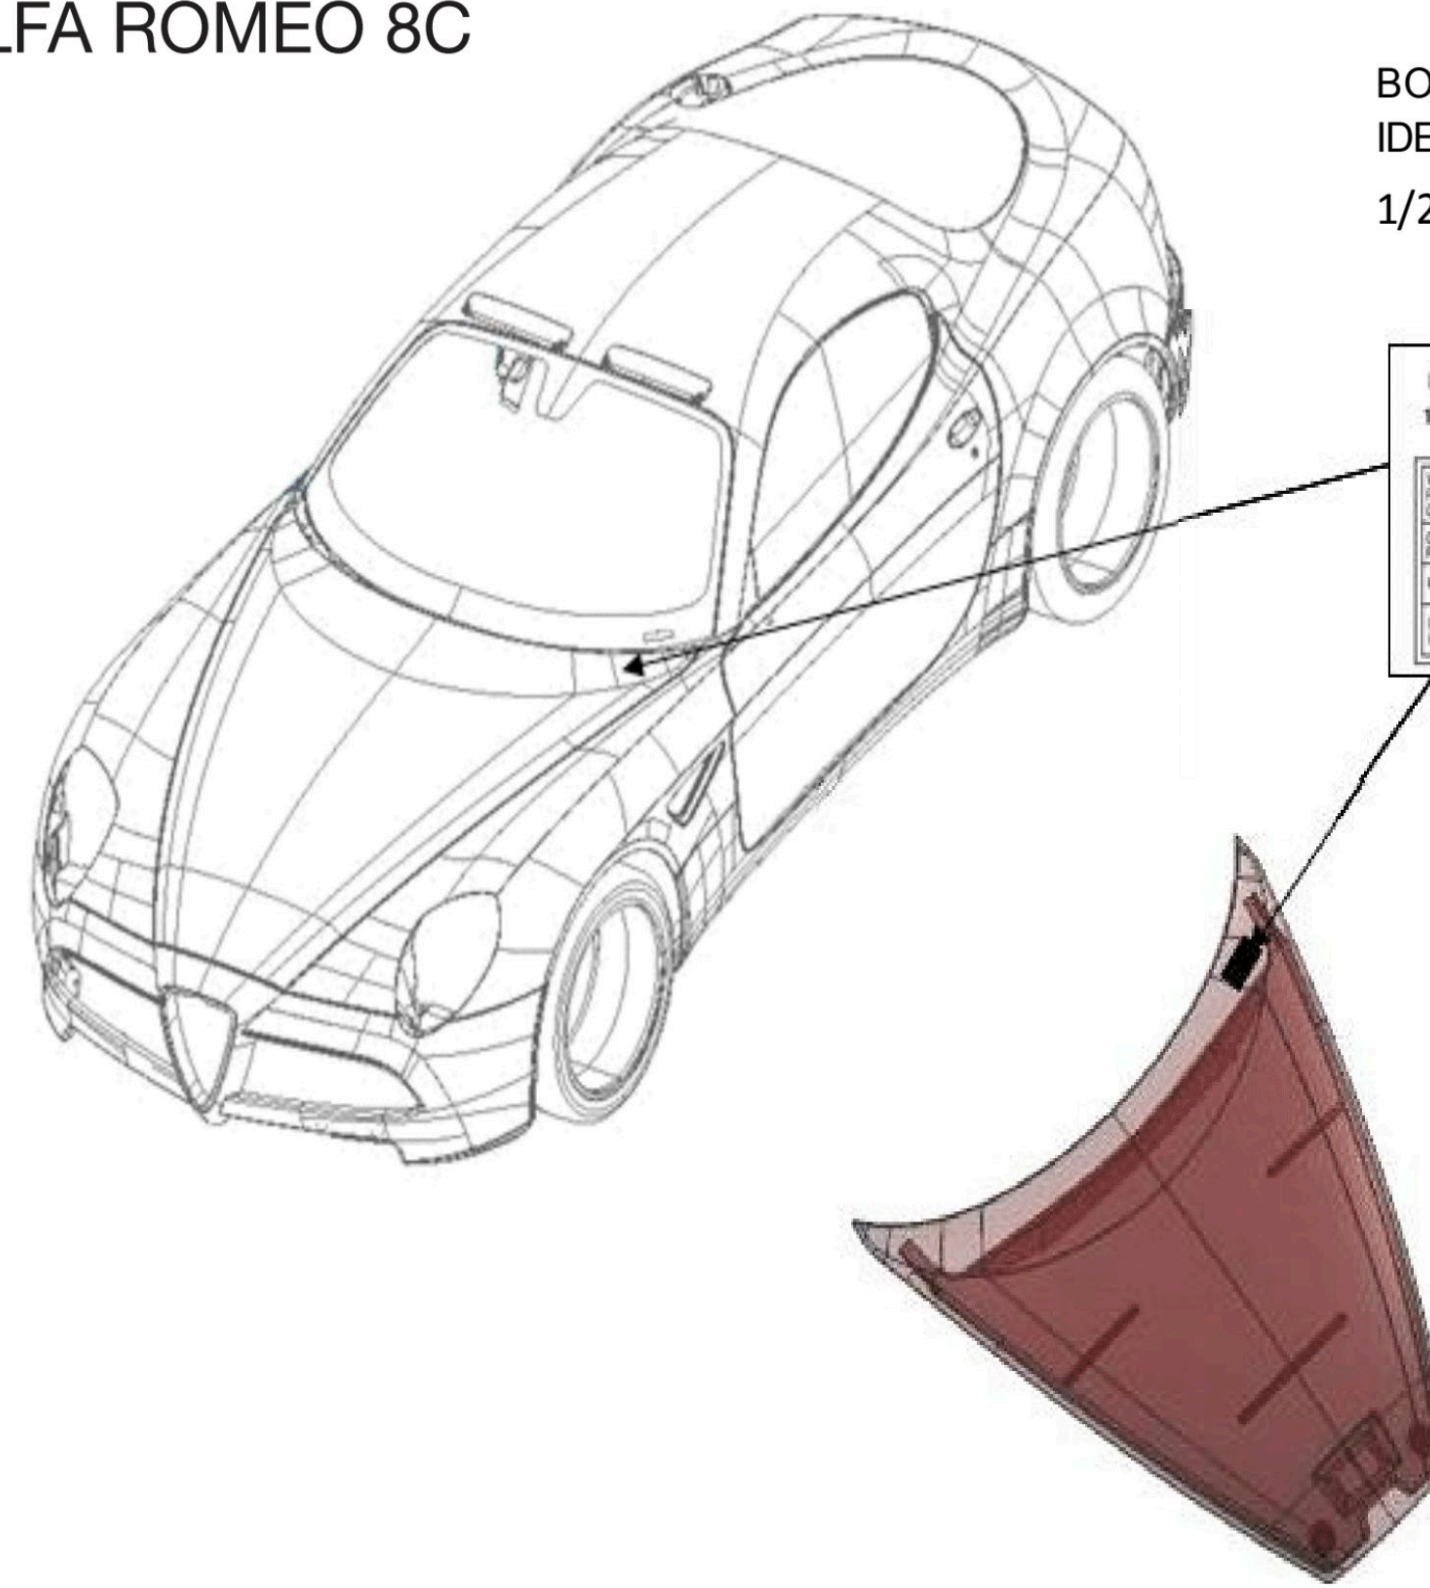

Alfa Romeo

ALFA ROMEO 8C

BODY PAINT SUPPLIER
IDENTIFICATION PLATE
1/29730/80 FIAT List /Table 19309

Per il fornitore PPG il pin FIAT è:
1/29730/80 Tabella 19309 Foglio 2

Versionatura originale:	_____
Paintur originale/Original painting	_____
Originalisierung/Prifato original	_____
Colore/Tiermo/Colour	_____
Farbton/Color	_____
Code/Code/Codigo	_____
FOR RICOCCHE/ REVERNATURE	_____