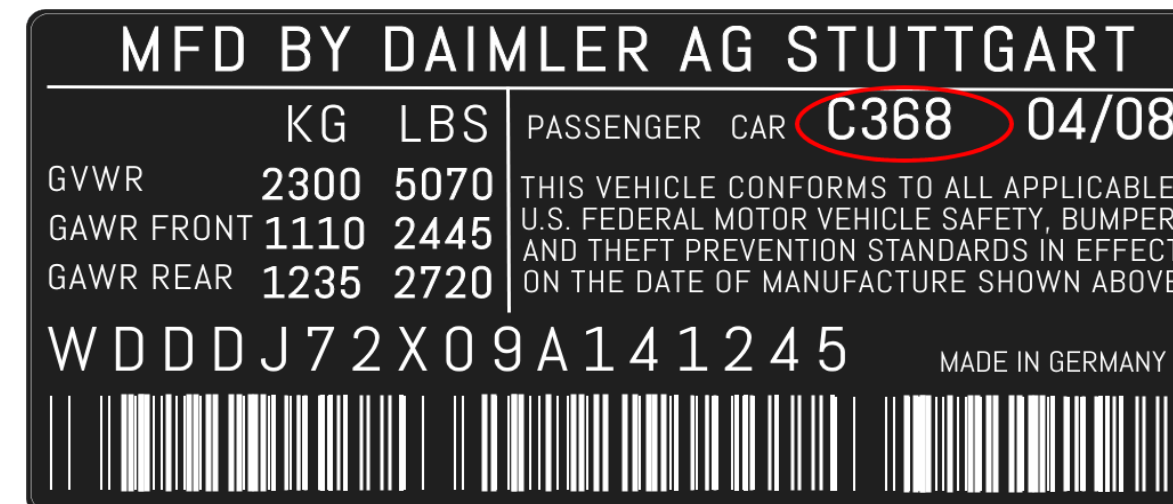

Mercedes

Model

ALL MODELS

Position of Colour Label

ON THE FRONT PASSENGER SIDE DOOR COLUMN

Colour Code

Don't forget! You can call your dealer with your VIN number and they can look up your colour code on their system.

Mercedes-Benz