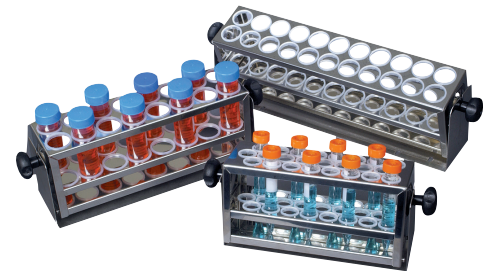

2. Test Tube Racks

The following table gives a list of test tube racks that can be ordered, as well as their dimensions and tube capacities for different test tube sizes.

Rack size	Test tube diameter		Tubes/ rack	Order no.	Height		Length		Width		Hole diameter	
	mm	in			mm	in	mm	in	mm	in	mm	in
Small	8-11	0.315-0.433	48	M1289-0001	129	5.08	300	11.8	80	3.2	14	0.551
	12-15	0.472-0.591	34	M1289-0002	129	5.08	300	11.8	80	3.2	18	0.709
	15-18	0.591-0.709	24	M1289-0003	129	5.08	300	11.8	80	3.2	21	0.827
	18-21	0.709-0.827	18	M1289-0004	129	5.08	300	11.8	80	3.2	24.5	0.965
	22-26	0.866-1.02	13	M1289-0005	129	5.08	300	11.8	80	3.2	29.5	1.16
	26-30	1.02-1.18	12	M1289-0006	129	5.08	300	11.8	80	3.2	32.3	1.27
Medium	8-11	0.315-0.433	60	M1289-0010	129	5.08	360	14.2	80	3.2	14	0.551
	12-15	0.472-0.591	44	M1289-0020	129	5.08	360	14.2	80	3.2	18	0.709
	15-18	0.591-0.709	31	M1289-0030	129	5.08	360	14.2	80	3.2	21	0.827
	18-21	0.709-0.827	23	M1289-0040	129	5.08	360	14.2	80	3.2	24.5	0.965
	22-26	0.866-1.02	16	M1289-0050	129	5.08	360	14.2	80	3.2	29.5	1.16
	26-30	1.02-1.18	16	M1289-0060	129	5.08	360	14.2	80	3.2	32.3	1.27
Large	8-11	0.315-0.433	80	M1289-0100	129	5.08	450	17.7	80	3.2	14	0.551
	12-15	0.472-0.591	60	M1289-0200	129	5.08	450	17.7	80	3.2	18	0.709
	15-18	0.591-0.709	42	M1289-0300	129	5.08	450	17.7	80	3.2	21	0.827
	18-21	0.709-0.827	30	M1289-0400	129	5.08	450	17.7	80	3.2	24.5	0.965
	22-26	0.866-1.02	22	M1289-0500	129	5.08	450	17.7	80	3.2	29.5	1.16
	26-30	1.02-1.18	20	M1289-0600	129	5.08	450	17.7	80	3.2	32.3	1.27

Test tube diameter

15 - 18 mm
0.59 - 0.71 in
26 - 30 mm
1.02 - 1.18 in
8 - 11 mm
0.31 - 0.43 in

Tubes (mL)

15 mL conical tube "Falcon"
5 mL Eppendorf tube
50 mL conical tube "Falcon"
1.5 mL Eppendorf safe-lock tube