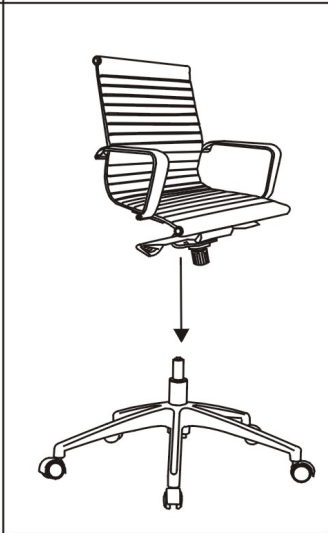

PU605M

(1)	(2)	(3)	(4)	(5)	(6)
	 X2		 X5		 X4 8X16 M6

A

B

CHAIR CARE

- ***Clean regularly.
- ***Use leather cleaner where leather is applicable.
- ***Test on concealed area before proceeding

PLEASE NOTE

- ***This is a chair for one person to sit on. Do not stand on.
- ***The bolts may require tightening periodically.