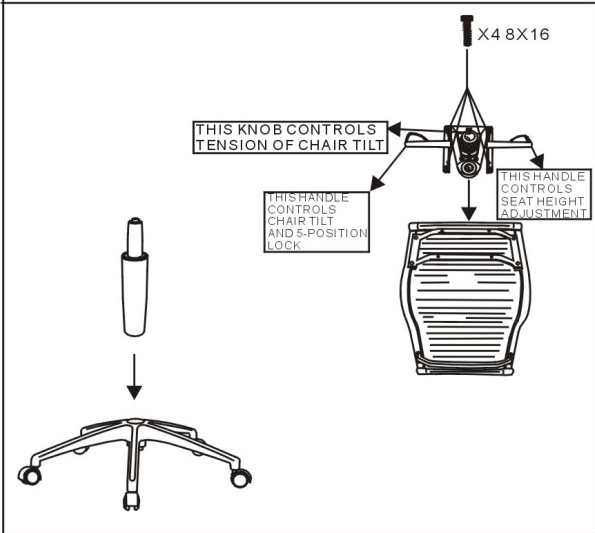

PU605M

(1)	(2)	(3)	(4)	(5)	(6)
	 X2		 X5		 X4 8X16 M6

A

B

CHAIR CARE

- ***Clean regularly.
- ***Use leather cleaner where leather is applicable.
- ***Test on concealed area before proceeding

PLEASE NOTE

- ***This is a chair for one person to sit on. Do not stand on.
- ***The bolts may require tightening periodically.