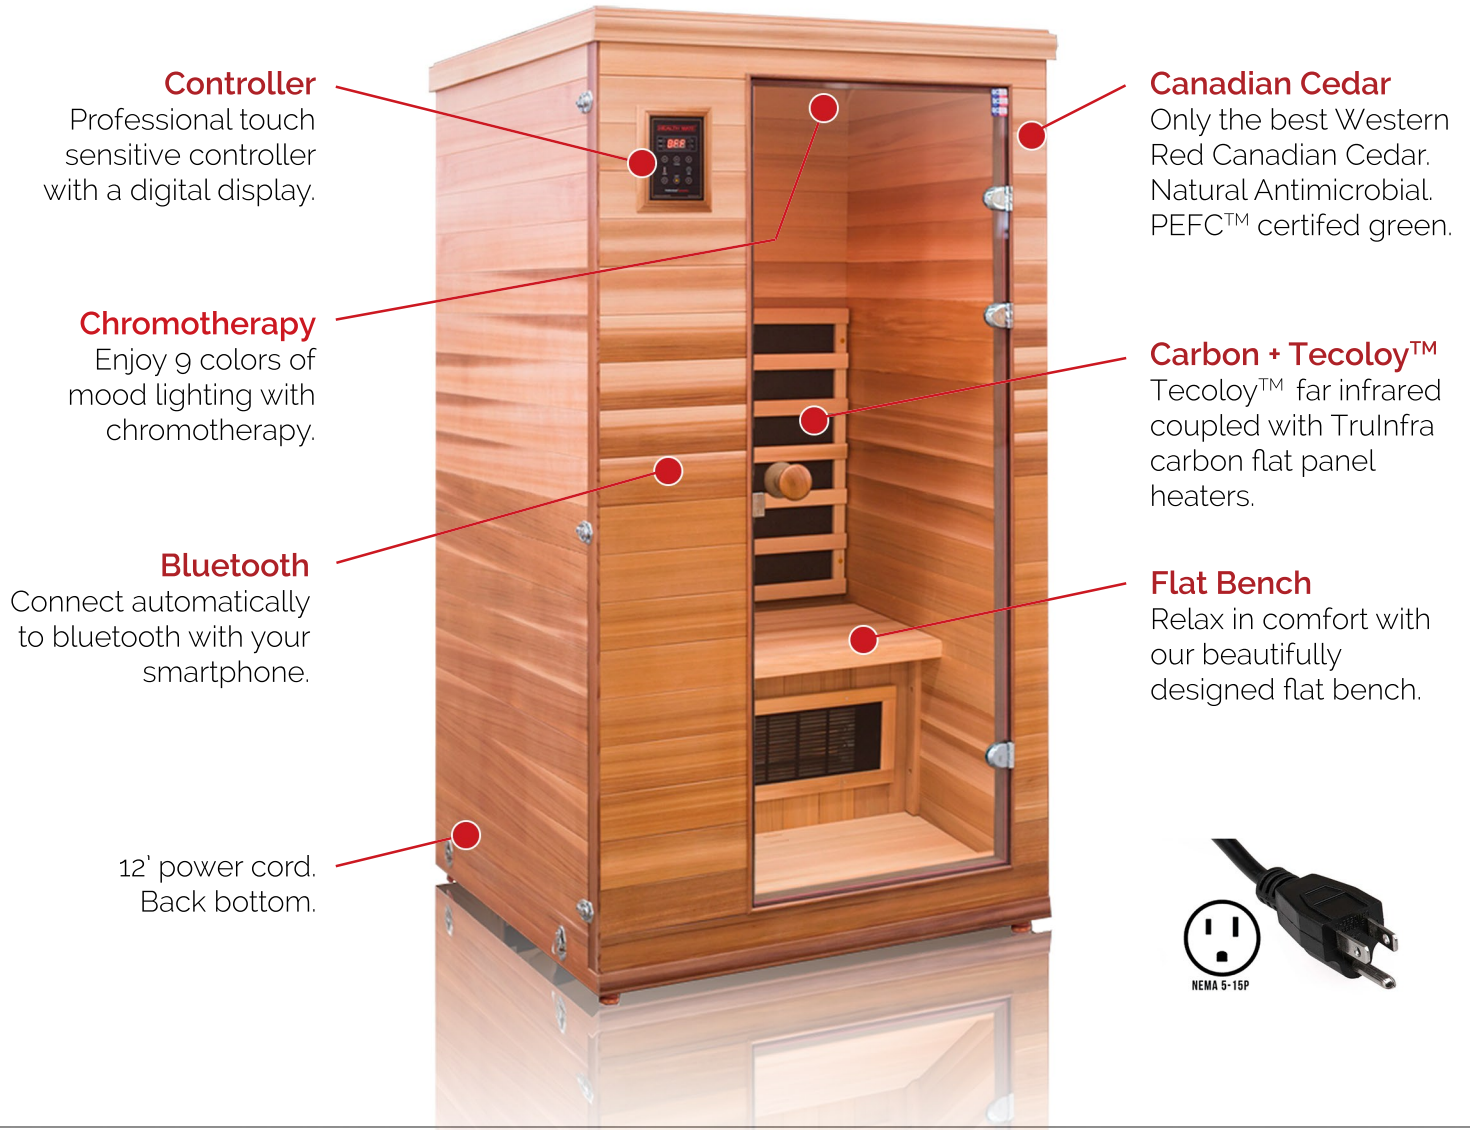

RENEW 1

FAR INFRARED

Controller

Professional touch sensitive controller with a digital display.

Canadian Cedar

Only the best Western Red Canadian Cedar. Natural Antimicrobial. PEFC™ certified green.

Chromotherapy

Enjoy 9 colors of mood lighting with chromotherapy.

Carbon + Tecoloy™

Tecoloy™ far infrared coupled with Trulinfra carbon flat panel heaters.

Bluetooth

Connect automatically to bluetooth with your smartphone.

Flat Bench

Relax in comfort with our beautifully designed flat bench.

12' power cord. Back bottom.

SPECIFICATIONS

Electrical

120v
1230 Watts
15 amps
NEMA 5-15P

Wood

Western Red Cedar
PEFC™
Vertical Grain

Interior

Width: 37 1/4"
Depth: 35 3/4"
Height: 69 7/8"

Exterior

Width: 40"
Depth: 40 1/2"
Height: 75 1/4"