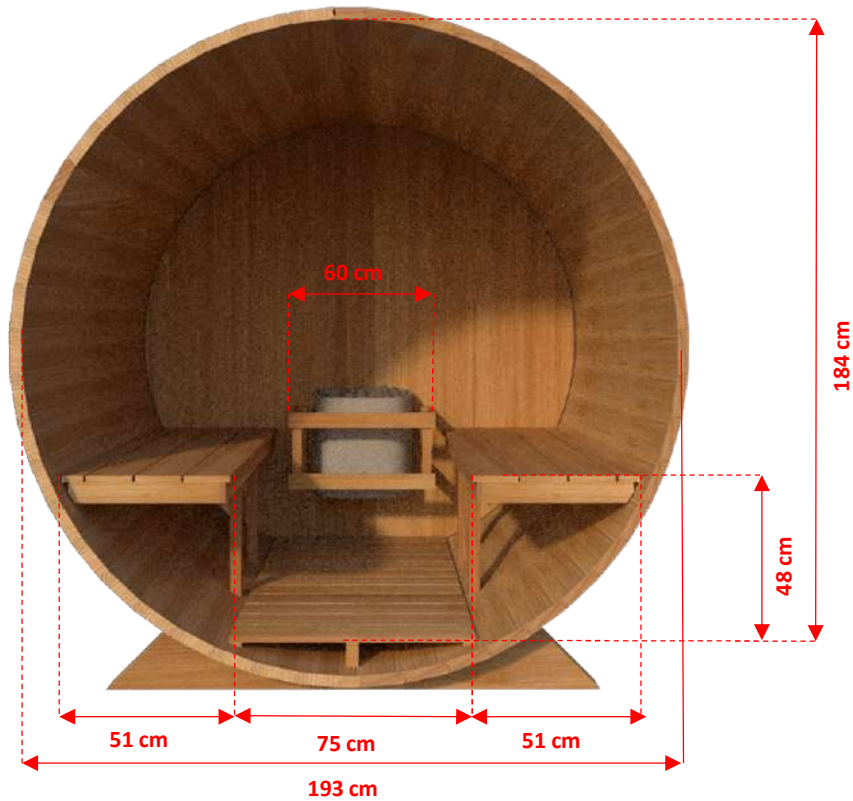

CT Harmony CTC22W 2m x 2m White Cedar Barrel Sauna

CT Harmony CTC22W 2m x 2m White Cedar Barrel Sauna

CT Harmony CTC22W 2m x 2m White Cedar Barrel Sauna

TC-01	46	201cm Standard Sauna Staves
TC-02	1	201cm Special Top Stave (Concave on both sides)
TC-03	1	201cm Special Bottom Stave (Convex on both sides)
TC-04	2	Barrel Cradles
TC-05	4	Half Moon Wall Sections with Bench Mount Brackets.
TC-06	1	Front Middle Wall Section + Pre-Hung Door
TC-07	1	Back Wall Section
TC-08	2	Pre Assembled Bench 180cm
TC-09	4	Bench Support Brackets
TC-10	1	Flat Floor (75cm x 180cm)
AB-01	3	Aluminum Sauna Bands
TR-01	1	Single Hook Towel Rack
DH-01	1	Outer Door Handle

Crate Size: 218cmx114cmx86cm