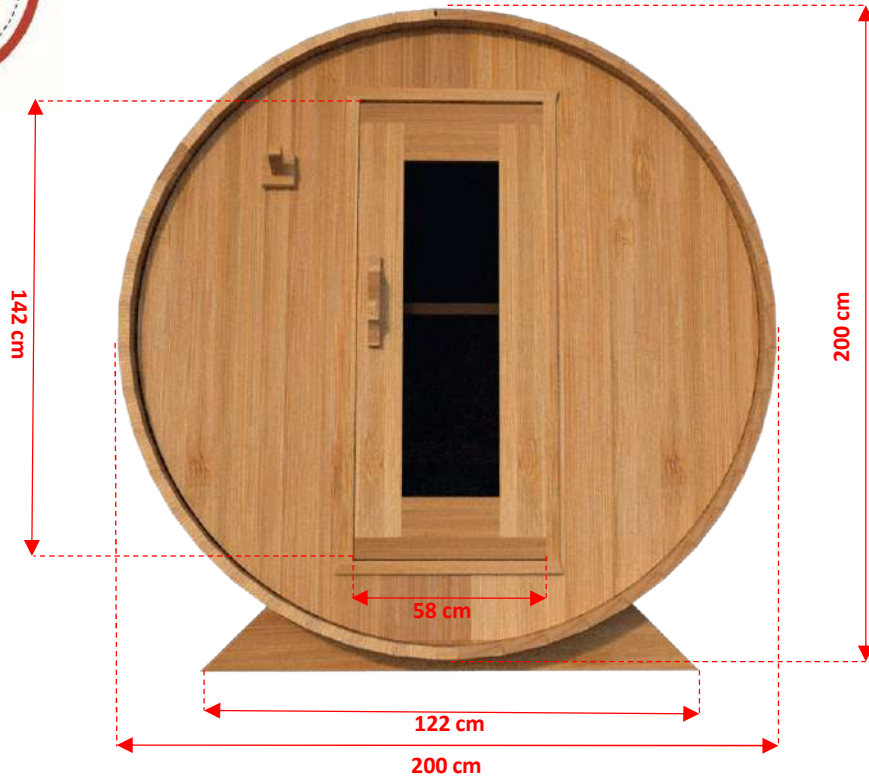

CT Harmony CTC22W 2m x 2m White Cedar Barrel Sauna

CT Harmony CTC22W 2m x 2m White Cedar Barrel Sauna

CT Harmony CTC22W 2m x 2m White Cedar Barrel Sauna

TC-01	46	201cm Standard Sauna Staves
TC-02	1	201cm Special Top Stave (Concave on both sides)
TC-03	1	201cm Special Bottom Stave (Convex on both sides)
TC-04	2	Barrel Cradles
TC-05	4	Half Moon Wall Sections with Bench Mount Brackets.
TC-06	1	Front Middle Wall Section + Pre-Hung Door
TC-07	1	Back Wall Section
TC-08	2	Pre Assembled Bench 180cm
TC-09	4	Bench Support Brackets
TC-10	1	Flat Floor (75cm x 180cm)
AB-01	3	Aluminum Sauna Bands
TR-01	1	Single Hook Towel Rack
DH-01	1	Outer Door Handle

Crate Size: 218cmx114cmx86cm