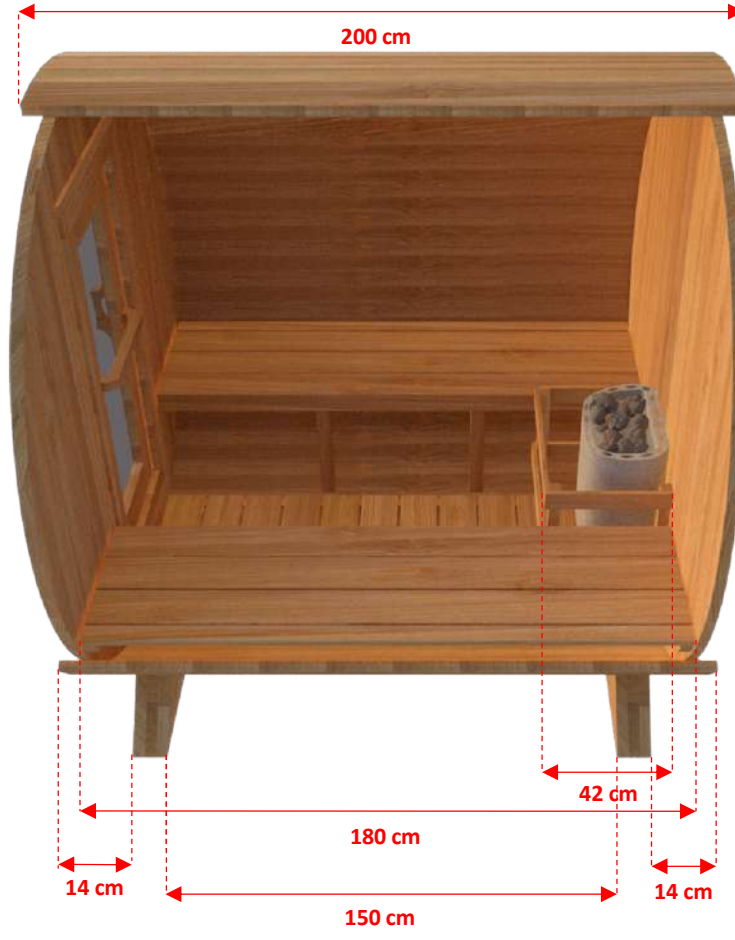

CT Harmony CTC22W 2m x 2m White Cedar Barrel Sauna

CT Harmony CTC22W 2m x 2m White Cedar Barrel Sauna

CT Harmony CTC22W 2m x 2m White Cedar Barrel Sauna

TC-01	46	201cm Standard Sauna Staves
TC-02	1	201cm Special Top Stave (Concave on both sides)
TC-03	1	201cm Special Bottom Stave (Convex on both sides)
TC-04	2	Barrel Cradles
TC-05	4	Half Moon Wall Sections with Bench Mount Brackets.
TC-06	1	Front Middle Wall Section + Pre-Hung Door
TC-07	1	Back Wall Section
TC-08	2	Pre Assembled Bench 180cm
TC-09	4	Bench Support Brackets
TC-10	1	Flat Floor (75cm x 180cm)
AB-01	3	Aluminum Sauna Bands
TR-01	1	Single Hook Towel Rack
DH-01	1	Outer Door Handle

Crate Size: 218cmx114cmx86cm