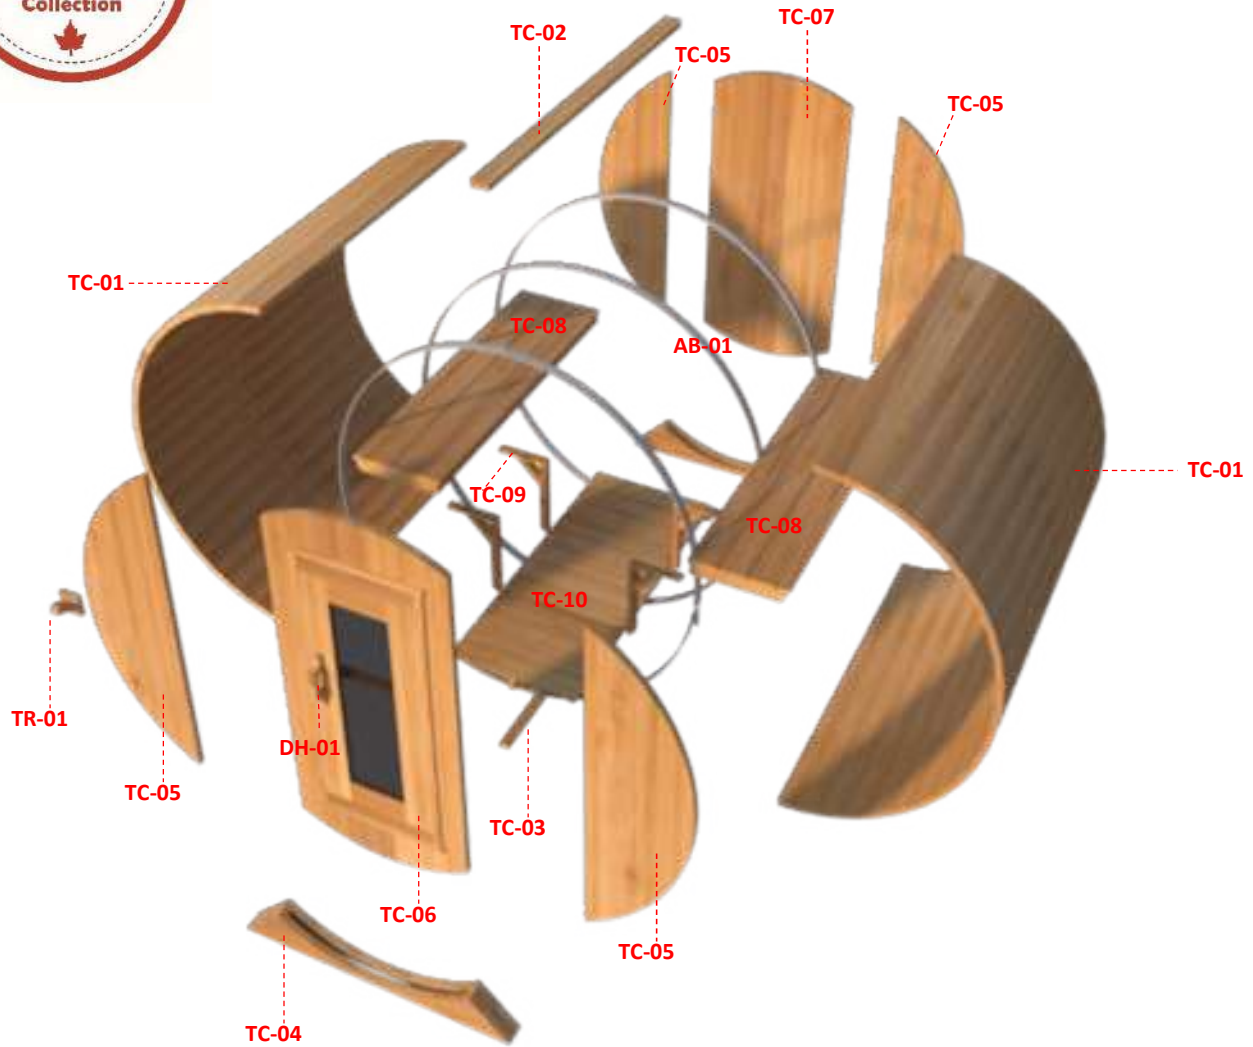

CT Harmony CTC22W 2m x 2m White Cedar Barrel Sauna

CT Harmony CTC22W 2m x 2m White Cedar Barrel Sauna

CT Harmony CTC22W 2m x 2m White Cedar Barrel Sauna

TC-01	46	201cm Standard Sauna Staves
TC-02	1	201cm Special Top Stave (Concave on both sides)
TC-03	1	201cm Special Bottom Stave (Convex on both sides)
TC-04	2	Barrel Cradles
TC-05	4	Half Moon Wall Sections with Bench Mount Brackets.
TC-06	1	Front Middle Wall Section + Pre-Hung Door
TC-07	1	Back Wall Section
TC-08	2	Pre Assembled Bench 180cm
TC-09	4	Bench Support Brackets
TC-10	1	Flat Floor (75cm x 180cm)
AB-01	3	Aluminum Sauna Bands
TR-01	1	Single Hook Towel Rack
DH-01	1	Outer Door Handle

Crate Size: 218cmx114cmx86cm