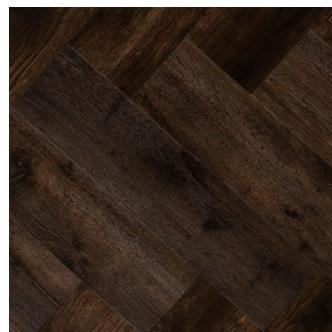

Silvery Clay
PLF4262GH

Burnt Cocoa
PLF4268GH