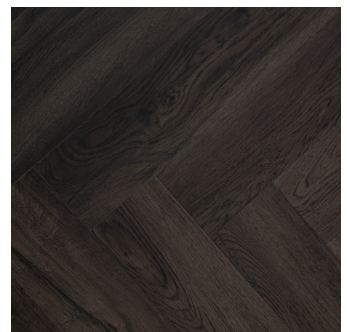

Pitted Magma
PLF4278GH

Prairie Jute
PLF4274GH