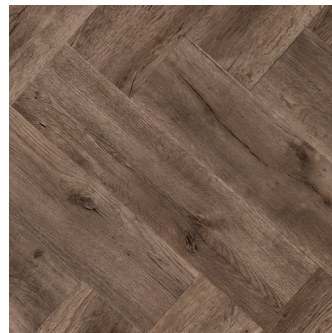

French Loft
PLF4254GH

Technical

Slip Resistance	36+PTV / R10*	DIN 51130
Water Resistance		
Stain Resistance	Resistant	EN ISO 26987
Scratch Resistance	Class T	EN ISO 660-2
Underfloor Heating	Suitable, max. 27°C	EN 12524
Inflammability	Bfl-S1	EN 13501
Squareness	≤ 0.35mm	EN ISO 24342
Straightness	≤ 0.35mm	EN ISO 24342
Residual Indentation	≤ 0.10mm	EN ISO 24343-1
Curling	≤ 2mm	EN ISO 23999
Dimensional Stability	Norm: ≤ 0.25mm%	EN ISO 23999
Thermal Resistance R	0.0100m²K/W	EN 12664
Formaldehyde Group	E1	EN 717-1
Castor Chair Resistance	Resistant	EN ISO 4918
Light Fastness	≥ 6	EN ISO 105-B02
Warranty (Years)	20 (Residential)	10 (Commercial)

Silvery Clay
PLF4262GH