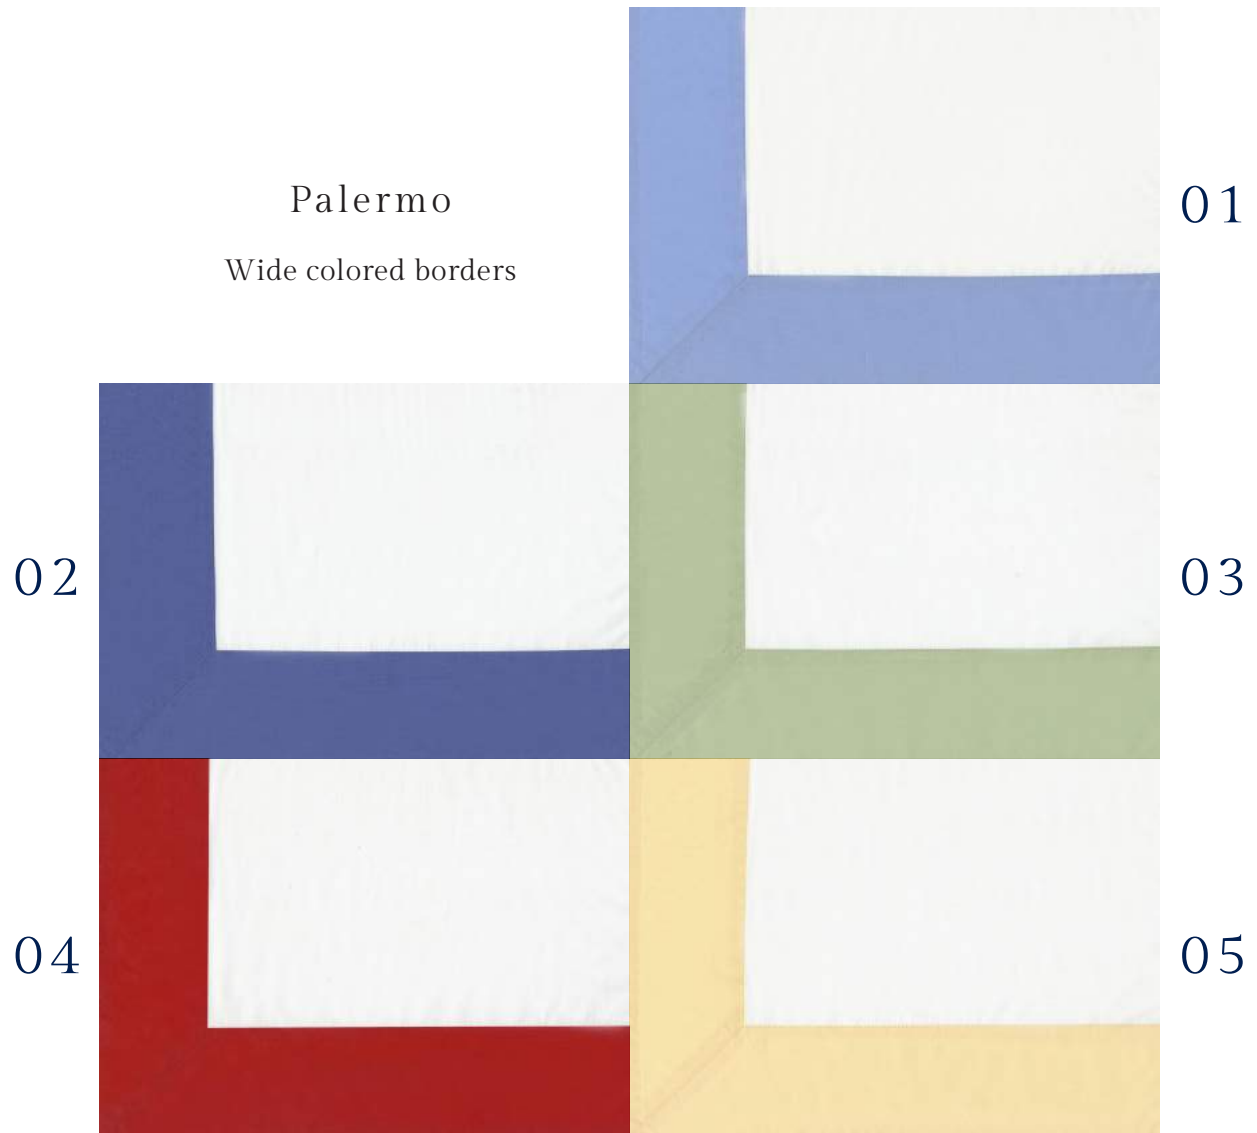

### PALERMO

Wide colored borders  
Available in cotton or linen

03

### ROMA

Pleated colored borders  
Available in cotton or linen

Lido  
Twin appliqué lines

This page, 01 Light blue border, 02 Indigo border, 03 Green border, 04 Red border, 05 Light blue with white border, 06 Pink with white border, 07 Yellow with white border.

Palermo  
Wide colored borders

## Pleated colored borders