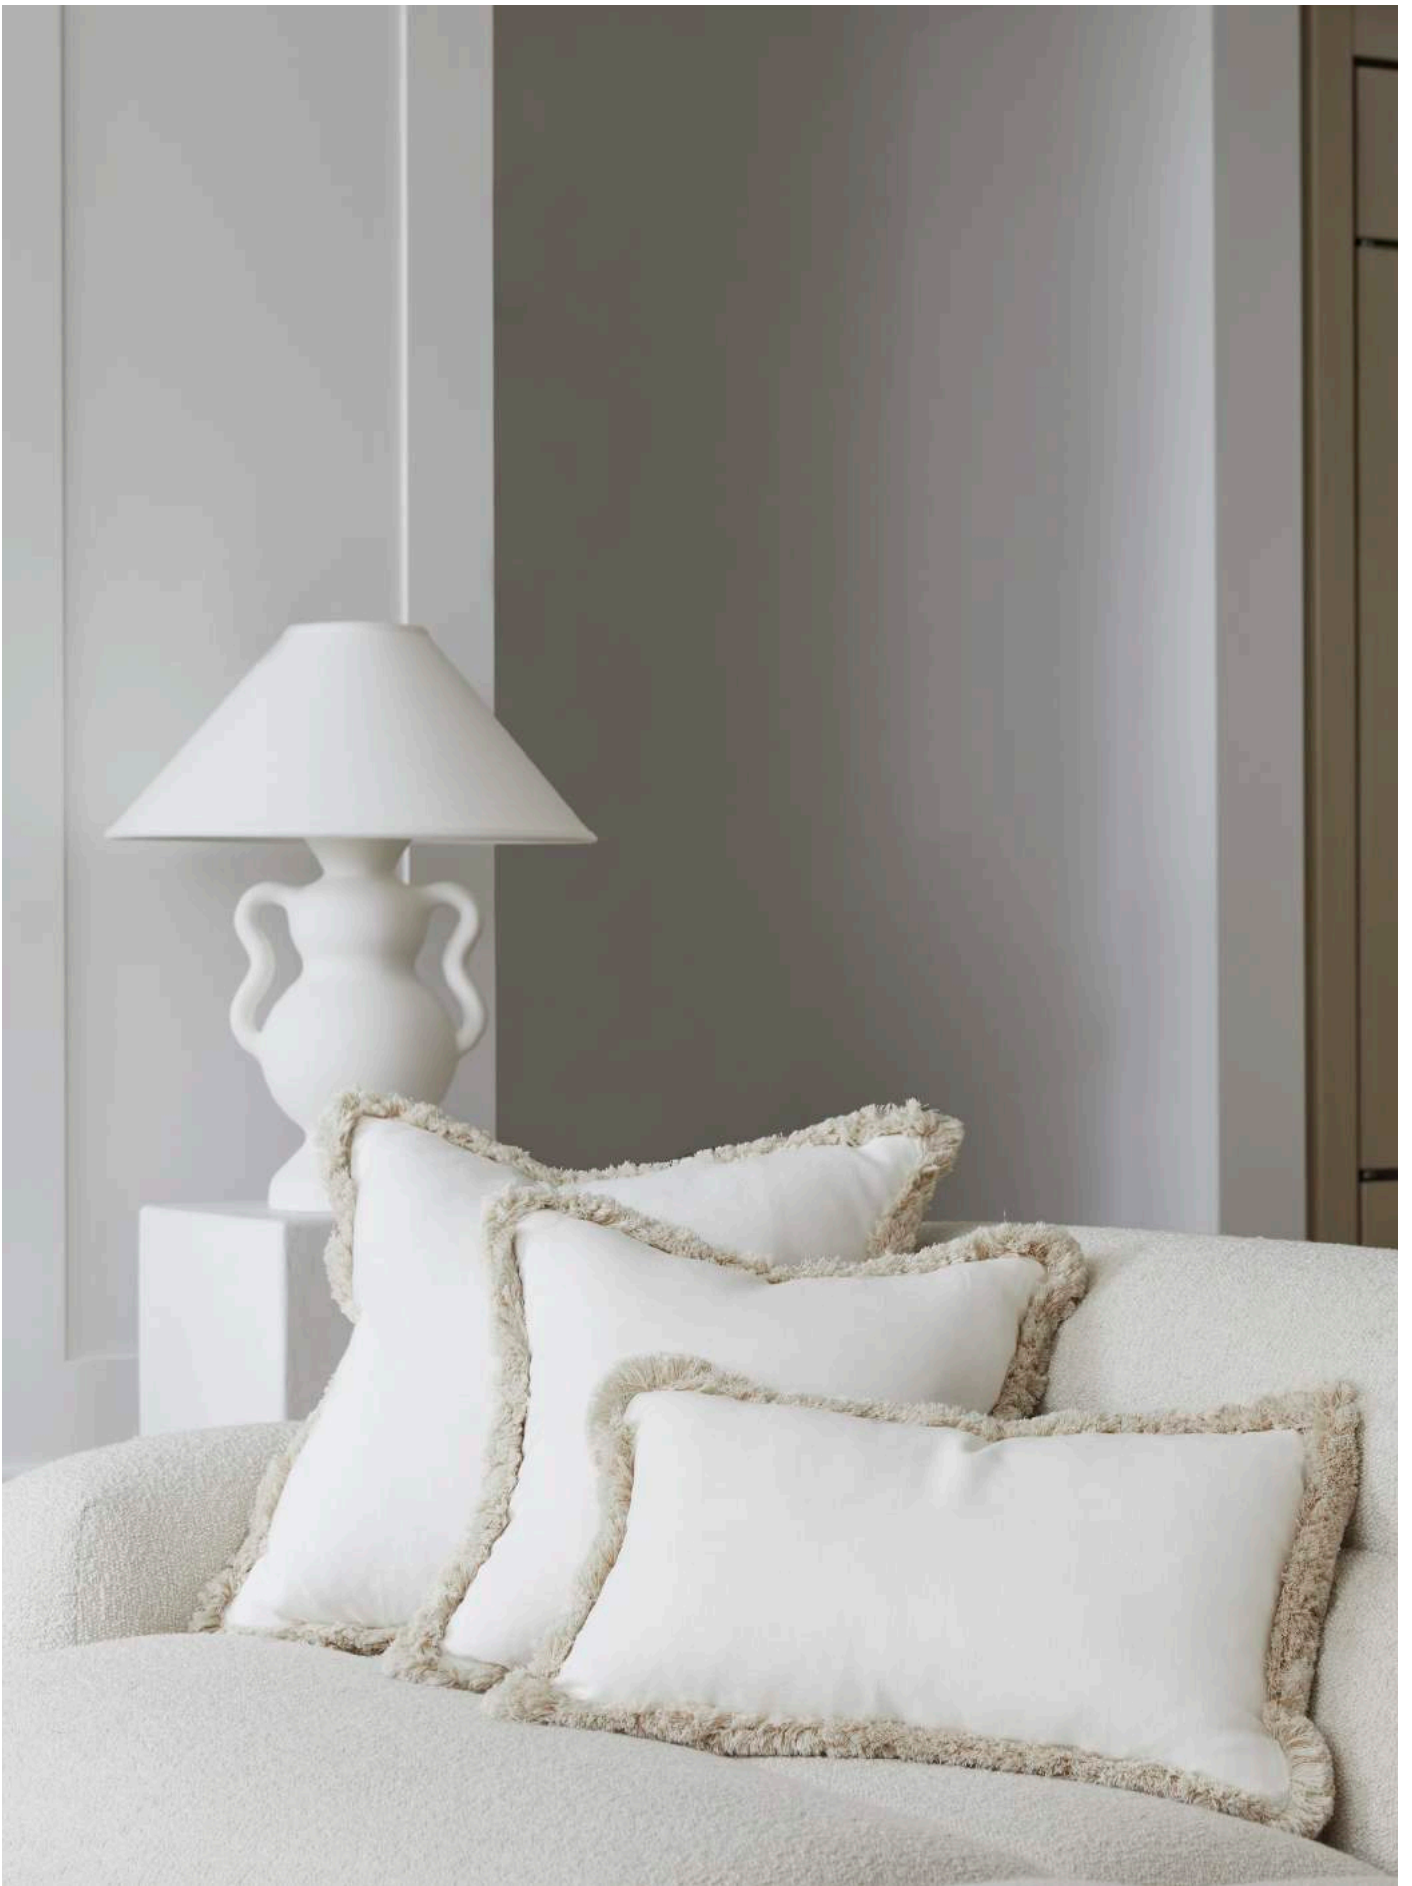

## THE DETAILS

Round Le Sirenuse in situ  
Dimensions: approx. 60cm DIA

Floor Mirror Le Sirenuse  
Dimensions: approx. 200 x 115cm

Large Portrait Le Sirenuse  
Dimensions: approx. 90 x 140cm

Large Landscape Le Sirenuse  
Dimensions: approx. 140 x 90cm