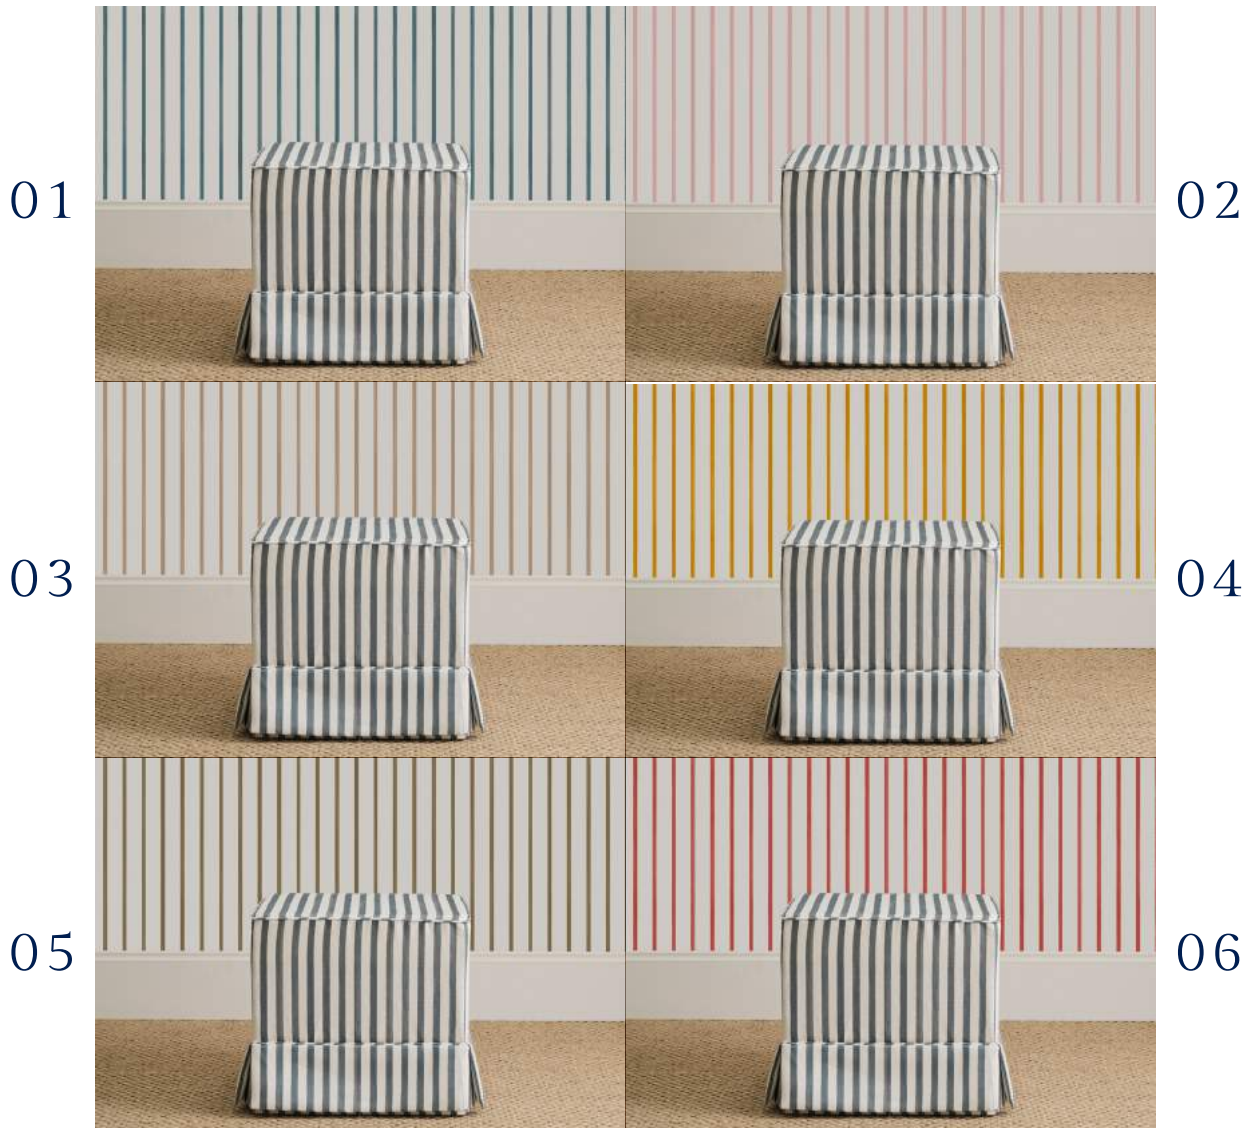

## THE DETAILS

Lucy styling trio & single candelabra

Trio & Single Candelabra in situ

Single Candelabra

Trio & Single Candelabra

## Fabrics & Wallpapers

Narrow Stripe, Wide Stripe, White / Coloured Linen & Signature Stripe Wallpaper

All fabrics available as indoor / outdoor

## Wallpaper In Situ with Small Square Ottman

Vongole  
Wall Hooks