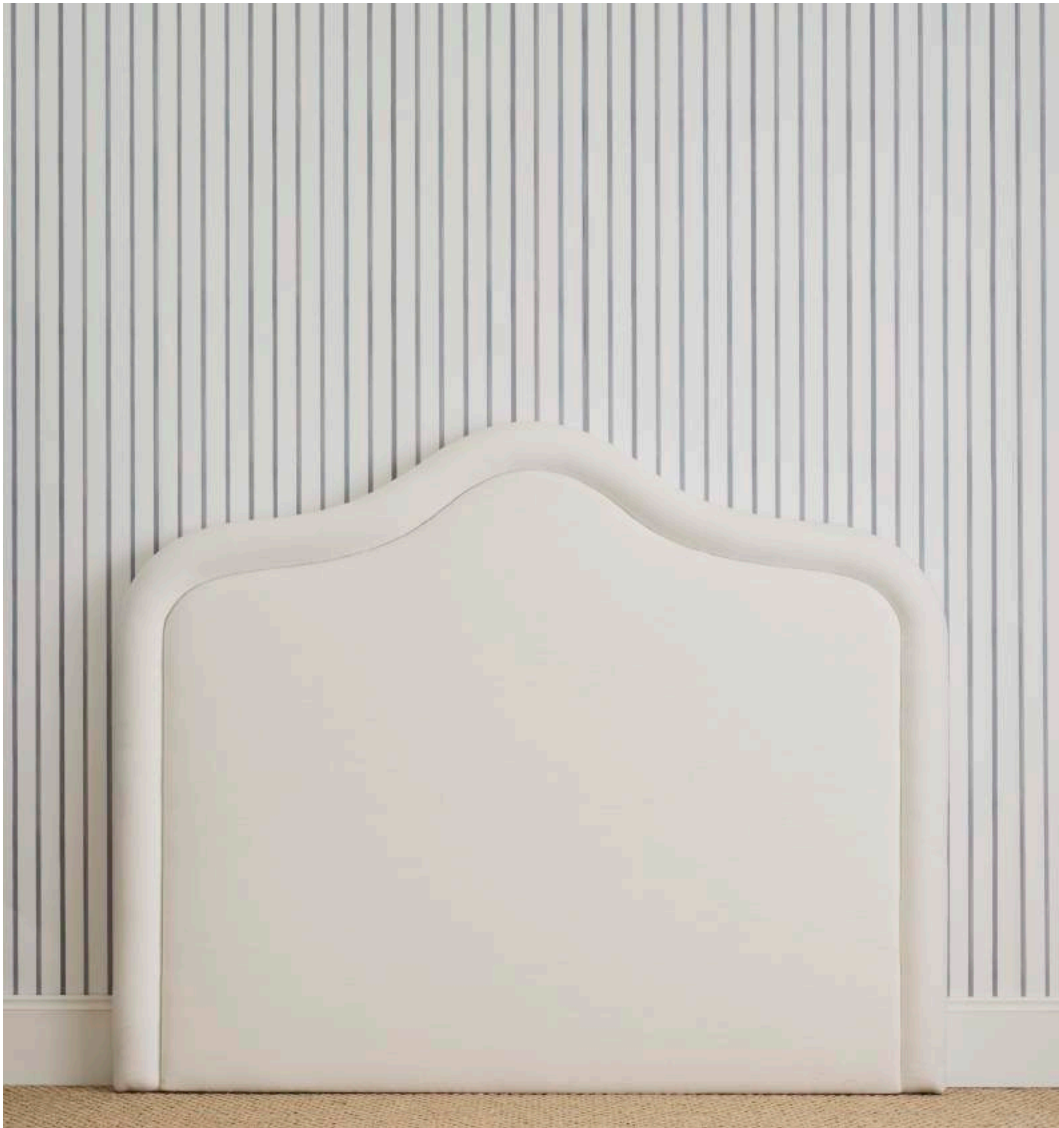

The Classic

LMC white with white
tube