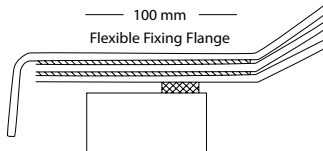

Clear or diffused glazing options

Minimum 50mm builder's kerb required, ideally 100mm maximum.

IMPORTANT NOTE:

The glazing tape between the polycarbonate layers is 100mm and therefore can be visible on builder's kerbs of less than 100mm width.

All Galaxy domes are supplied with fixings, and undrilled for maximum flexibility.

Pyramids, trapezoids and circular domes are not available in the Galaxy range.